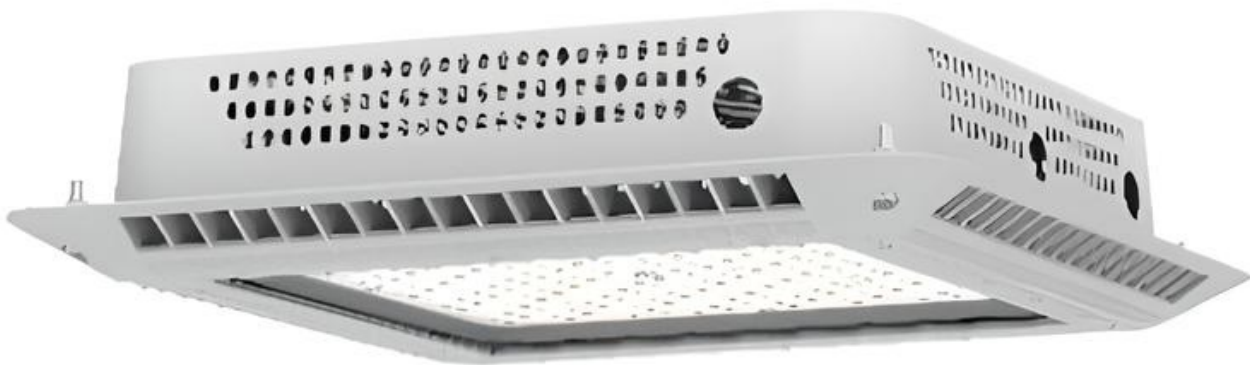

# Pacific Series - Surface Mounted - 80W

[AES-03-GS01-G3-SM-80W]

## Technical Specifications

ATTRIBUTE	VALUES
Wattages	TBC, 80W

ATTRIBUTE	VALUES
Efficacy	140lm/W
Correlated Colour Index (CRI)	>80, TBC
MacAdam Ellipse (SDCM)	<6
IP Rating	65, TBC
IK Rating	08
Voltage	AC100-277V, 50/60Hz
Light Source & Brand	LED: SMD 3030
Driver	Driver: SOSEN
Size - Length	Length: 348mmL
Size - Width	Width: 348mmW
Size - Height	Height: 97mmH
Weight	Weight: 8.2kg
Beam Angle	TBC, Beam Angle: 80°
Dimming Options	Non-Dimmable, TBC, 0-10V Dimmable, DALI Dimmable
Material of Housing	Housing Material: Die-Cast ADC12 Aluminum Alloy
Material of Optics- Glare control	Optics Material: Polycarbonate Lens
Corrosion Resistance	Corrosion Resistance: C5
Operating Temperature	Operating Temperature: -40°C to+50°C
Trim / Outer Colour	Trim/Outer: White
Reflector / Internal Colour	Reflector/Internal: White
Correlated Colour Temperature (CCT)	CCT: 3000K, CCT: 4000K, CCT: 5700K
Mounting Options	Surface Mounted, TBC
Accessories	Microwave Sensor, Remote Control
Lamp Life	Lamp Life: L80 B10 @ 4K, CRI80

## Product Options

ATTRIBUTE	VALUES
Size - Length	Length: 348mmL
Size - Height	Height: 97mmH
Beam Angle	TBC, Beam Angle: 80°

ATTRIBUTE	VALUES
Dimming Options	Non-Dimmable, TBC, 0-10V Dimmable, DALI Dimmable
Material of Housing	Housing Material: Die-Cast ADC12 Aluminum Alloy
Operating Temperature	Operating Temperature: -40°C to+50°C
Accessories	Microwave Sensor, Remote Control