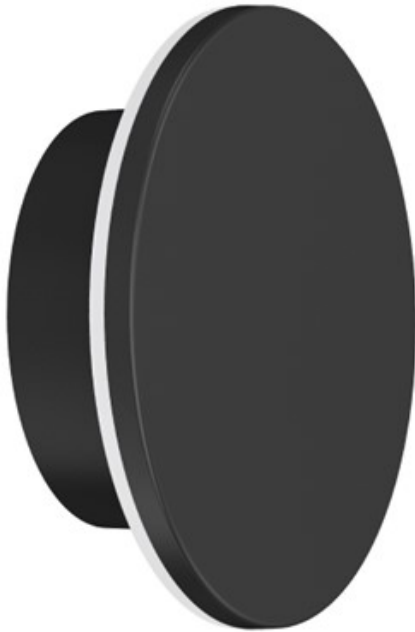

## Seacliff Series - 250

### Technical Specifications

ATTRIBUTE	VALUES
Wattages	TBC, 15W
Efficacy	80lm/W
Correlated Colour Index (CRI)	>80, TBC
MacAdam Ellipse (SDCM)	<6
IP Rating	65, TBC
IK Rating	06
Voltage	AC220-240V
Driver	Driver: Built In
Light Source & Brand	LED: SMD 2835
Size - Diameter	Diameter: 250mmØ
Size - Width	Width: 50mmW

ATTRIBUTE	VALUES
Weight	Weight: 1.13kg
Beam Angle	TBC, Beam Angle: 90°
Dimming Options	Non-Dimmable, Triac Dimmable, TBC
Material of Housing	Housing Material: Aluminum+PC transparent cover
Material of Optics- Glare control	Optics Material: Polycarbonate
Operating Temperature	Operating Temperature: -20°C to 45°C
Trim / Outer Colour	Trim/Outer: White, Trim/Outer: Black, Trim/Outer: Wood Grain
Correlated Colour Temperature (CCT)	CCT: 3000K, CCT: 4000K, CCT: 5000K, CCT: 5700K, CCT: 3CCT: 3000K+4000K+5700K
Mounting Options	TBC, Wall Mounted
Lamp Life	Lamp Life: L80 B10 @ 4K, CRI80

## Product Options

ATTRIBUTE	VALUES
Size - Diameter	Diameter: 250mmØ
Beam Angle	TBC, Beam Angle: 90°
Dimming Options	Non-Dimmable, Triac Dimmable, TBC
Material of Housing	Housing Material: Aluminum+PC transparent cover
Operating Temperature	Operating Temperature: -20°C to 45°C