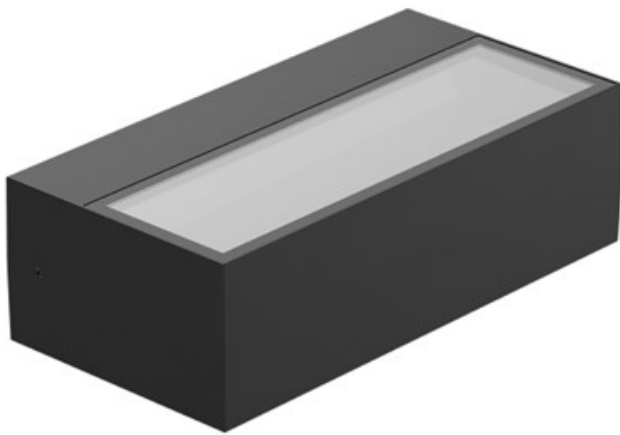

# Ultimo Series - 300 - Up/Down

[AES-27-WL88-300]

## Technical Specifications

ATTRIBUTE	VALUES
Wattages	TBC, 2 x 7.5W (15W), 2 x 7.5W (15) Switchable)
Efficacy	70lm/W
Correlated Colour Index (CRI)	>80, TBC
MacAdam Ellipse (SDCM)	<6
IP Rating	65, TBC
Voltage	AC220-240V
Light Source & Brand	LED: SMD 2835
Driver	Driver: Built In
Size - Length	Length: 300mmL

ATTRIBUTE	VALUES
Size - Width	Width: 100mmW
Size - Height	Height: 60mmH
Weight	Weight: 1.09kg
Beam Angle	TBC, Beam Angle: 60° x 115° x 40°, Beam Angle: 90° x 100° x 40°
Dimming Options	Non-Dimmable, Triac Dimmable, TBC
Material of Housing	Housing Material: Die-Casting Aluminum
Material of Optics- Glare control	Optics Material: Polycarbonate
Operating Temperature	Operating Temperature: -20°C to 45°C
Trim / Outer Colour	Trim/Outer: White, Trim/Outer: Black
Correlated Colour Temperature (CCT)	CCT: 3000K, CCT: 4000K, CCT: 5000K, CCT: 2CCT: 3000+4000K
Mounting Options	TBC, Wall Mounted
Lamp Life	Lamp Life: L80 B10 @ 4K, CRI80

## Product Options

ATTRIBUTE	VALUES
Size - Length	Length: 300mmL
Size - Height	Height: 60mmH
Beam Angle	TBC, Beam Angle: 60° x 115° x 40°, Beam Angle: 90° x 100° x 40°
Dimming Options	Non-Dimmable, Triac Dimmable, TBC
Material of Housing	Housing Material: Die-Casting Aluminum
Operating Temperature	Operating Temperature: -20°C to 45°C