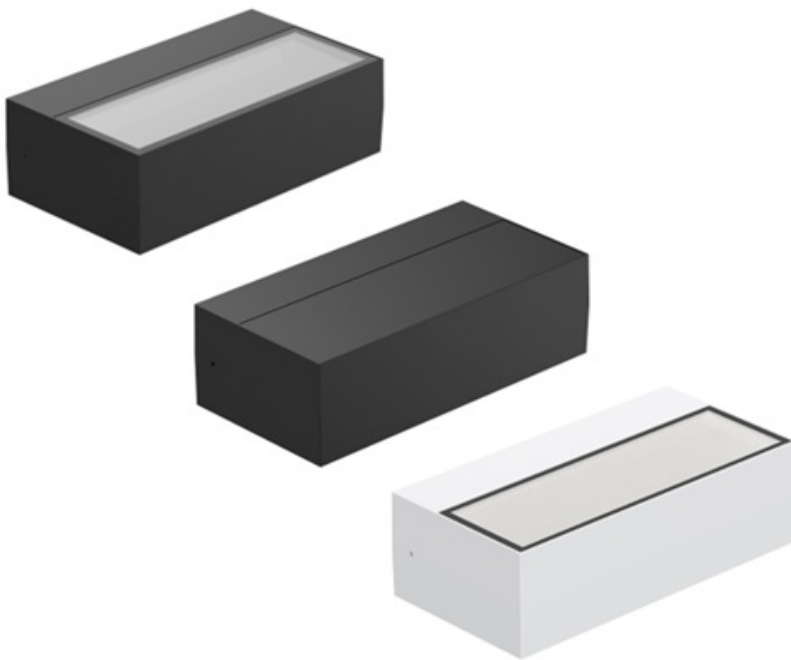

Ultimo Series - 200 - Down Only

Technical Specifications

ATTRIBUTE	VALUES
Wattages	10W, TBC
Efficacy	70lm/W
Correlated Colour Index (CRI)	>80, TBC
MacAdam Ellipse (SDCM)	<6
IP Rating	65, TBC
Voltage	AC220-240V
Light Source & Brand	LED: SMD 2835
Driver	Driver: Built In

ATTRIBUTE	VALUES
Size - Length	Length: 200mmL
Size - Width	Width: 100mmW
Size - Height	Height: 60mmH
Weight	Weight: 0.71kg
Beam Angle	TBC, Beam Angle: 90° x 100° x 40°
Dimming Options	Non-Dimmable, Triac Dimmable, TBC
Material of Housing	Housing Material: Die-Casting Aluminum
Material of Optics- Glare control	Optics Material: Polycarbonate
Operating Temperature	Operating Temperature: -20°C to 45°C
Trim / Outer Colour	Trim/Outer: White, Trim/Outer: Black
Correlated Colour Temperature (CCT)	CCT: 3000K, CCT: 4000K, CCT: 5000K, CCT: 2CCT: 3000+4000K
Mounting Options	TBC, Wall Mounted
Lamp Life	Lamp Life: L80 B10 @ 4K, CRI80

Product Options

ATTRIBUTE	VALUES
Size - Length	Length: 200mmL
Size - Height	Height: 60mmH
Beam Angle	TBC, Beam Angle: 90° x 100° x 40°
Dimming Options	Non-Dimmable, Triac Dimmable, TBC
Material of Housing	Housing Material: Die-Casting Aluminum
Operating Temperature	Operating Temperature: -20°C to 45°C