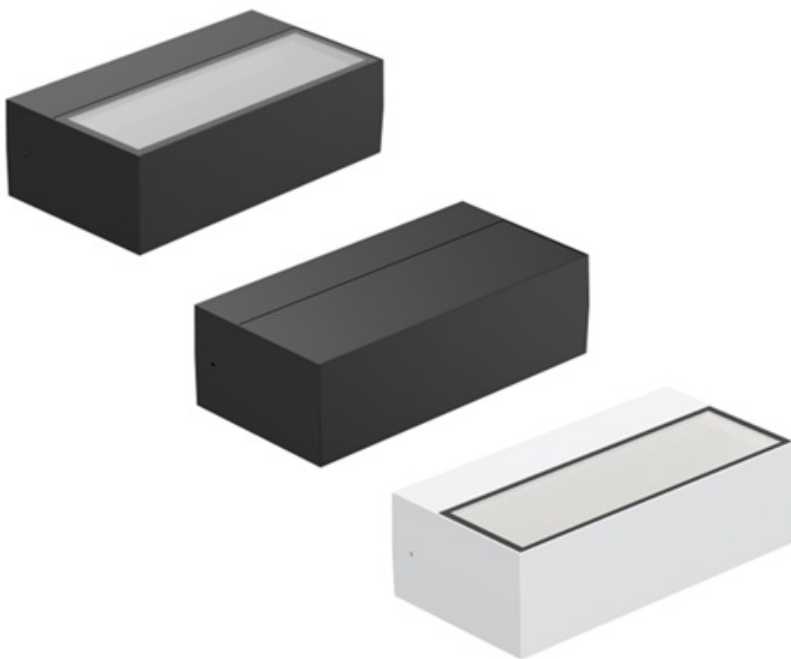

Ultimo Series - 200 - Down Only

[AES-27-WL88C-200]

Technical Specifications

ATTRIBUTE	VALUES
Wattages	10W, TBC
Efficacy	70lm/W
Correlated Colour Index (CRI)	>80, TBC
MacAdam Ellipse (SDCM)	<6
IP Rating	65, TBC
Voltage	AC220-240V
Light Source & Brand	LED: SMD 2835

ATTRIBUTE	VALUES
Driver	Driver: Built In
Size - Length	Length: 200mmL
Size - Width	Width: 100mmW
Size - Height	Height: 60mmH
Weight	Weight: 0.71kg
Beam Angle	TBC, Beam Angle: 90° x 100° x 40°
Dimming Options	Non-Dimmable, Triac Dimmable, TBC
Material of Housing	Housing Material: Die-Casting Aluminum
Material of Optics- Glare control	Optics Material: Polycarbonate
Operating Temperature	Operating Temperature: -20°C to 45°C
Trim / Outer Colour	Trim/Outer: White, Trim/Outer: Black
Correlated Colour Temperature (CCT)	CCT: 3000K, CCT: 4000K, CCT: 5000K, CCT: 2CCT: 3000+4000K
Mounting Options	TBC, Wall Mounted
Lamp Life	Lamp Life: L80 B10 @ 4K, CRI80

Product Options

ATTRIBUTE	VALUES
Size - Length	Length: 200mmL
Size - Height	Height: 60mmH
Beam Angle	TBC, Beam Angle: 90° x 100° x 40°
Dimming Options	Non-Dimmable, Triac Dimmable, TBC
Material of Housing	Housing Material: Die-Casting Aluminum
Operating Temperature	Operating Temperature: -20°C to 45°C