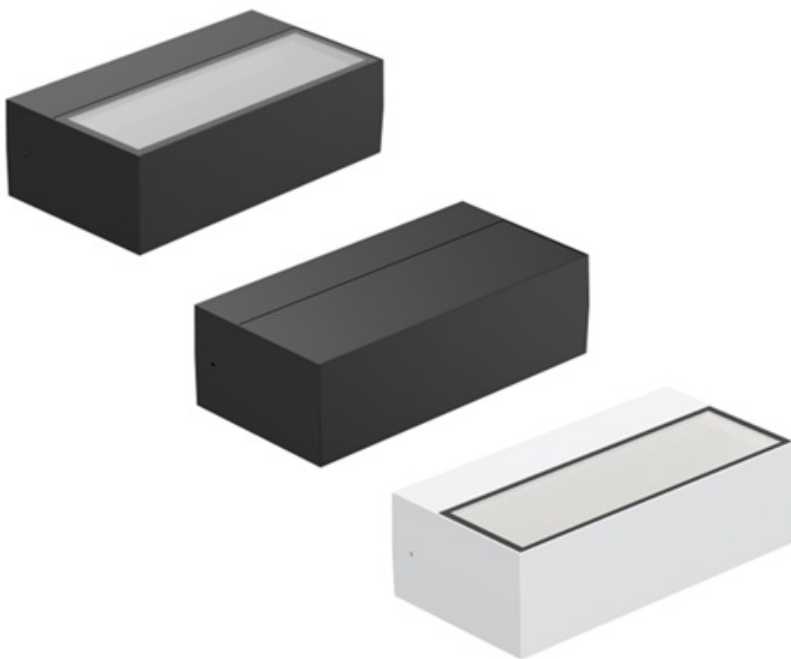

Ultimo Series - 300 - Down Only

[AES-27-WL88C-300]

Technical Specifications

ATTRIBUTE	VALUES
Wattages	TBC, 15W
Efficacy	70lm/W
Correlated Colour Index (CRI)	>80, TBC
MacAdam Ellipse (SDCM)	<6
IP Rating	65, TBC
Voltage	AC220-240V
Light Source & Brand	LED: SMD 2835

ATTRIBUTE	VALUES
Driver	Driver: Built In
Size - Length	Length: 300mmL
Size - Width	Width: 100mmW
Size - Height	Height: 60mmH
Weight	Weight: 1.09kg
Beam Angle	TBC, Beam Angle: 60° x 115° x 40°
Dimming Options	Non-Dimmable, Triac Dimmable, TBC
Material of Housing	Housing Material: Die-Casting Aluminum
Material of Optics- Glare control	Optics Material: Polycarbonate
Operating Temperature	Operating Temperature: -20°C to 45°C
Trim / Outer Colour	Trim/Outer: White, Trim/Outer: Black
Correlated Colour Temperature (CCT)	CCT: 3000K, CCT: 4000K, CCT: 5000K, CCT: 2CCT: 3000+4000K
Mounting Options	TBC, Wall Mounted
Lamp Life	Lamp Life: L80 B10 @ 4K, CRI80

Product Options

ATTRIBUTE	VALUES
Size - Length	Length: 300mmL
Size - Height	Height: 60mmH
Beam Angle	TBC, Beam Angle: 60° x 115° x 40°
Dimming Options	Non-Dimmable, Triac Dimmable, TBC
Material of Housing	Housing Material: Die-Casting Aluminum
Operating Temperature	Operating Temperature: -20°C to 45°C