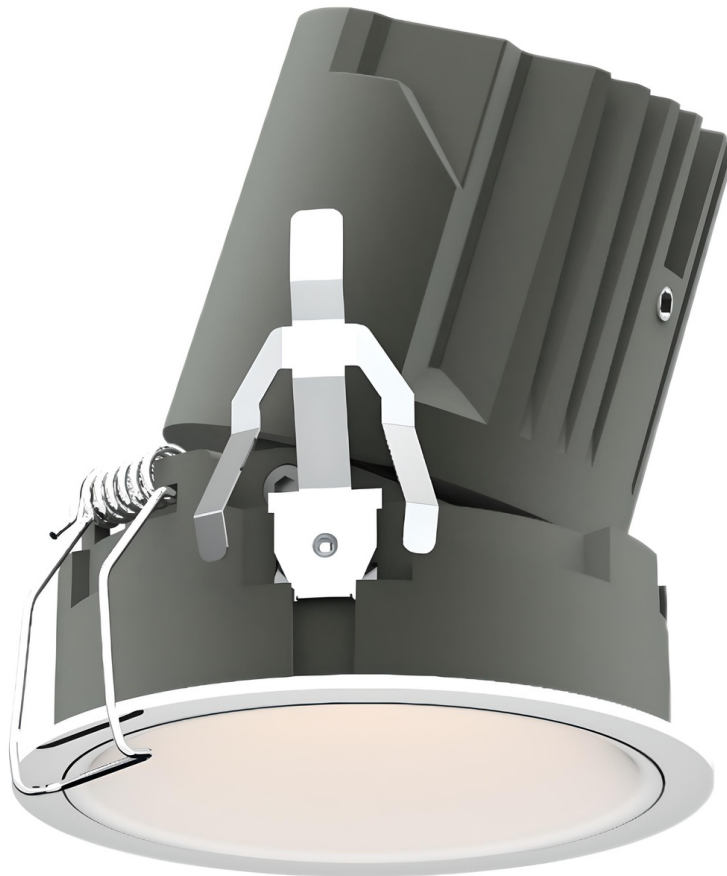

Macedon Series - Adjustable - 82

[AES-15-7100-A-82]

Technical Specifications

ATTRIBUTE	VALUES
Wattages	8W, 10W, 12W, TBC
Efficacy	90lm/W
Correlated Colour Index (CRI)	>90, >95, >97, TBC
MacAdam Ellipse (SDCM)	<3
IP Rating	20, 44, TBC
IK Rating	01
Voltage	AC220-240V, 50/60Hz
Light Source & Brand	LED: Bridgelux COB
Driver	Driver: Lifud, Driver: AIDimming, Driver: CUPower
Size - Diameter	Diameter: 82mmØ
Size - Height	Height: 86mmH
Cut Out Size - Diameter	Cut Out: 75mmØ
Weight	Weight: 0.36kg
Tilt	Tilt: 25°
Beam Angle	TBC, Beam Angle: 8°, Beam Angle: 15°, Beam Angle: 24°, Beam Angle: 38°, Beam Angle: 50°
Dimming Options	Non-Dimmable, Triac Dimmable, TBC, 0-10V Dimmable, DALI Dimmable
Material of Housing	Housing Material: Aluminium
Material of Optics- Glare control	Optics Material: Aluminium Reflector
Operating Temperature	Operating Temperature: -20°C to +40°C
Trim / Outer Colour	Trim/Outer: White, Trim/Outer: Black
Reflector / Internal Colour	Reflector/Internal: White, Reflector/Internal: Silver, Reflector/Internal: Matt Black, Reflector/Internal: Shiny Black
Correlated Colour Temperature (CCT)	CCT: 2700K, CCT: 3000K, CCT: 3500K, CCT: 4000K, CCT: 5000K, CCT: 6500K
Mounting Options	Recessed
Frame Option	Framed
Lamp Life	Lamp Life: L80 B10 @ 4K, CRI80
Light Source & Brand	LED: SMD, LED: Bridgelux ECA Series

Product Options

ATTRIBUTE	VALUES
Size - Diameter	Diameter: 82mmØ
Size - Height	Height: 86mmH
Beam Angle	TBC, Beam Angle: 8°, Beam Angle: 15°, Beam Angle: 24°, Beam Angle: 38°, Beam Angle: 50°
Dimming Options	Non-Dimmable, Triac Dimmable, TBC, 0-10V Dimmable, DALI Dimmable
Material of Housing	Housing Material: Aluminium
Operating Temperature	Operating Temperature: -20°C to +40°C