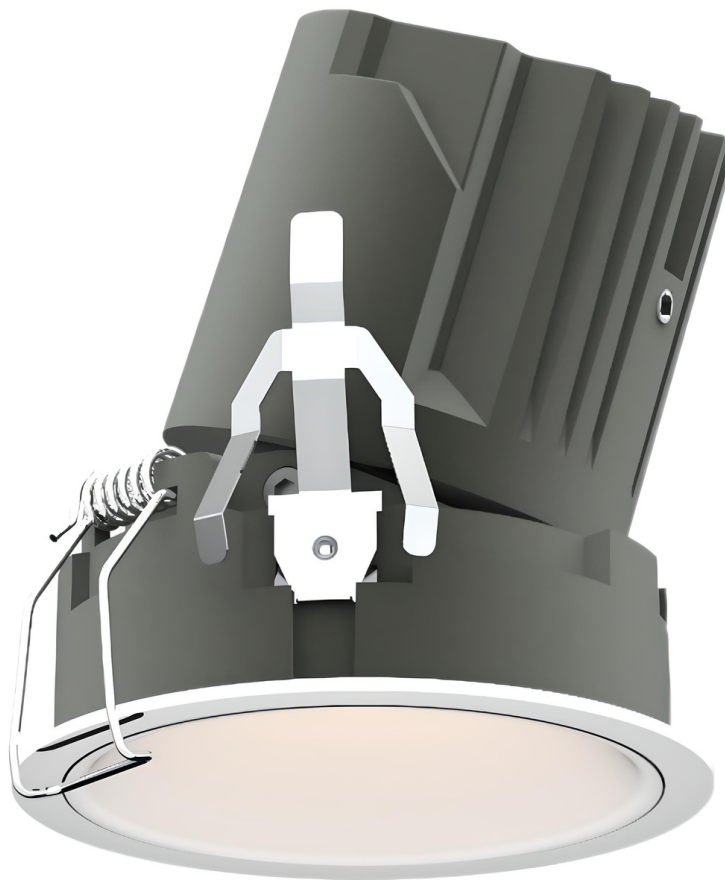

## Macedon Series - Adjustable - 82

### Technical Specifications

ATTRIBUTE	VALUES
Wattages	8W, 10W, 12W, TBC
Efficacy	90lm/W
Correlated Colour Index (CRI)	>90, >95, >97, TBC
MacAdam Ellipse (SDCM)	<3
IP Rating	20, 44, TBC
IK Rating	01
Voltage	AC220-240V, 50/60Hz
Light Source & Brand	LED: Bridgelux COB
Driver	Driver: Lifud, Driver: AIDimming, Driver: CUPower
Size - Diameter	Diameter: 82mmØ
Size - Height	Height: 86mmH
Cut Out Size - Diameter	Cut Out: 75mmØ
Weight	Weight: 0.36kg
Tilt	Tilt: 25°
Beam Angle	TBC, Beam Angle: 8°, Beam Angle: 15°, Beam Angle: 24°, Beam Angle: 38°, Beam Angle: 50°
Dimming Options	Non-Dimmable, Triac Dimmable, TBC, 0-10V Dimmable, DALI Dimmable
Material of Housing	Housing Material: Aluminium
Material of Optics- Glare control	Optics Material: Aluminium Reflector
Operating Temperature	Operating Temperature: -20°C to +40°C
Trim / Outer Colour	Trim/Outer: White, Trim/Outer: Black
Reflector / Internal Colour	Reflector/Internal: White, Reflector/Internal: Silver, Reflector/Internal: Matt Black, Reflector/Internal: Shiny Black
Correlated Colour Temperature (CCT)	CCT: 2700K, CCT: 3000K, CCT: 3500K, CCT: 4000K, CCT: 5000K, CCT: 6500K
Mounting Options	TBC, Recessed
Frame Option	Framed
Lamp Life	Lamp Life: L80 B10 @ 4K, CRI80

## Product Options

ATTRIBUTE	VALUES
-----------	--------

ATTRIBUTE	VALUES
Size - Diameter	Diameter: 82mmØ
Size - Height	Height: 86mmH
Beam Angle	TBC, Beam Angle: 8°, Beam Angle: 15°, Beam Angle: 24°, Beam Angle: 38°, Beam Angle: 50°
Dimming Options	Non-Dimmable, Triac Dimmable, TBC, 0-10V Dimmable, DALI Dimmable
Material of Housing	Housing Material: Aluminium
Operating Temperature	Operating Temperature: -20°C to +40°C