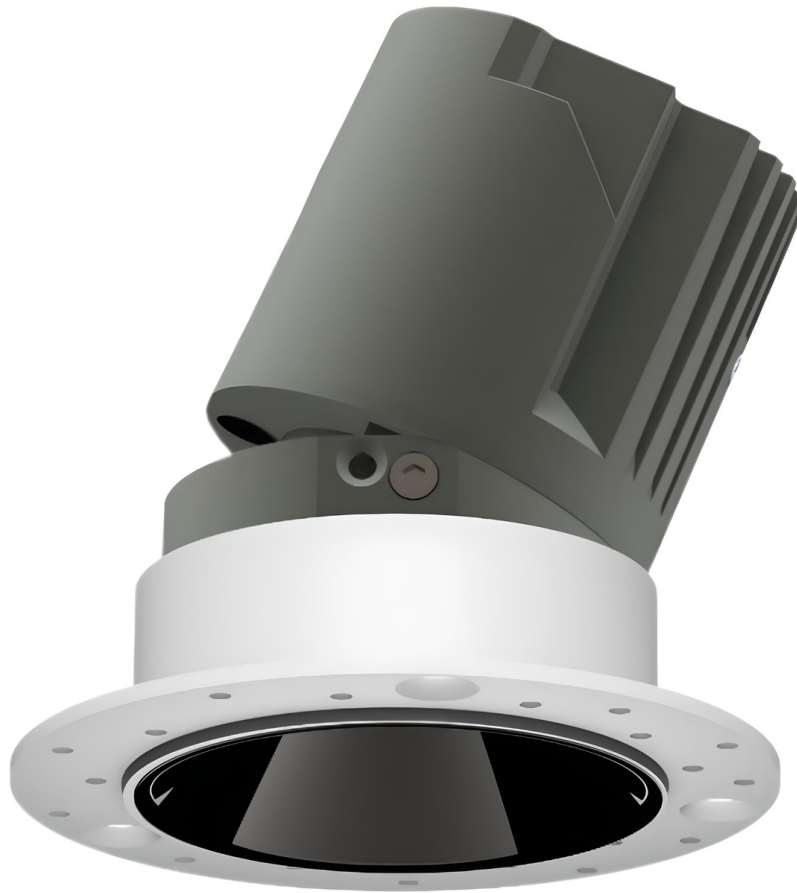

Macedon Series - Adjustable - Trimless - 90

[AES-15-1012-T-90]

Technical Specifications

ATTRIBUTE	VALUES
Wattages	6W, 8W, 10W, TBC
Efficacy	90lm/W
Correlated Colour Index (CRI)	>90, >95, >97, TBC
MacAdam Ellipse (SDCM)	<3
IP Rating	20, 40, TBC
IK Rating	01
Voltage	AC220-240V, 50/60Hz
Light Source & Brand	LED: Bridgelux COB
Driver	Driver: Lifud, Driver: AIDimming, Driver: CUPower
Size - Diameter	Diameter: 90mmØ
Size - Height	Height: 86mmH
Cut Out Size - Diameter	Cut Out: 65mmØ
Weight	Weight: 0.25kg
Tilt	Tilt: 25°
Beam Angle	TBC, Beam Angle: 8°, Beam Angle: 15°, Beam Angle: 24°, Beam Angle: 38°, Beam Angle: 50°
Dimming Options	Non-Dimmable, Triac Dimmable, TBC, 0-10V Dimmable, DALI Dimmable
Material of Housing	Housing Material: Aluminium
Material of Optics- Glare control	Optics Material: Aluminium Reflector
Operating Temperature	Operating Temperature: -20°C to +40°C
Trim / Outer Colour	Trim/Outer: White, Trim/Outer: Black
Reflector / Internal Colour	Reflector/Internal: White, Reflector/Internal: Silver, Reflector/Internal: Matt Black, Reflector/Internal: Shiny Black
Correlated Colour Temperature (CCT)	CCT: 2700K, CCT: 3000K, CCT: 3500K, CCT: 4000K, CCT: 5000K, CCT: 6500K
Mounting Options	TBC, Recessed
Frame Option	Trimless
Lamp Life	Lamp Life: L80 B10 @ 4K, CRI80

Product Options

ATTRIBUTE	VALUES
Size - Diameter	Diameter: 90mmØ
Size - Height	Height: 86mmH
Beam Angle	TBC, Beam Angle: 8°, Beam Angle: 15°, Beam Angle: 24°, Beam Angle: 38°, Beam Angle: 50°
Dimming Options	Non-Dimmable, Triac Dimmable, TBC, 0-10V Dimmable, DALI Dimmable
Material of Housing	Housing Material: Aluminium
Operating Temperature	Operating Temperature: -20°C to +40°C