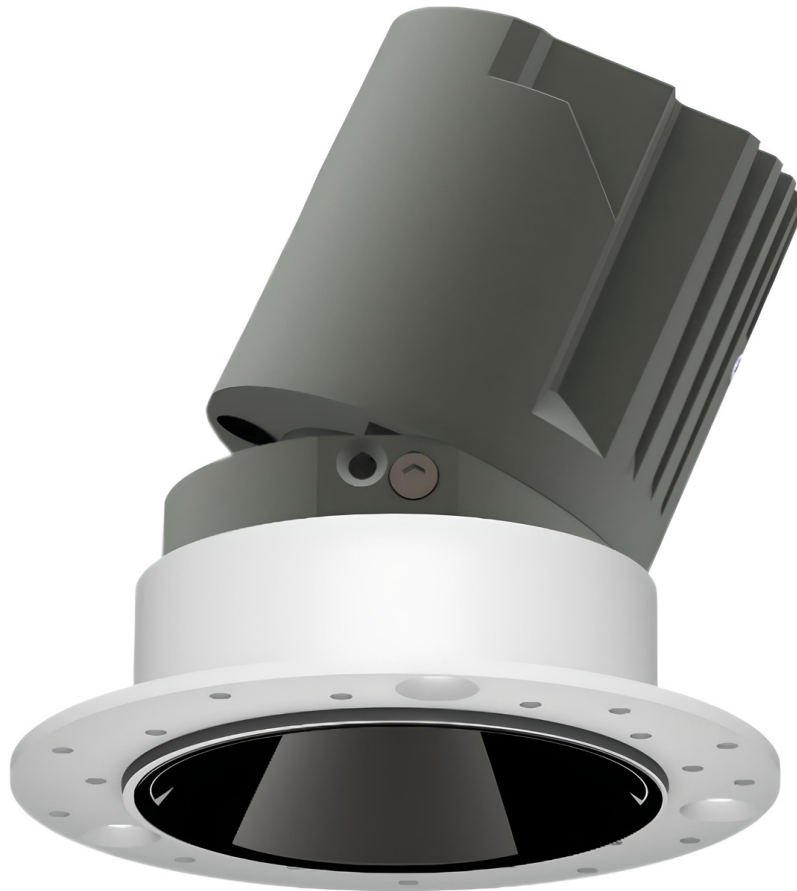

Macedon Series - Adjustable - Trimless - 90

[AES-15-1012-T-90]

Technical Specifications

ATTRIBUTE	VALUES
Wattages	6W, 8W, 10W, TBC
Efficacy	90lm/W
Correlated Colour Index (CRI)	>90, >95, >97, TBC
MacAdam Ellipse (SDCM)	<3
IP Rating	20, 40, TBC
IK Rating	01
Voltage	AC220-240V, 50/60Hz
Light Source & Brand	LED: Bridgelux COB
Driver	Driver: Lifud, Driver: AIDimming, Driver: CUPower
Size - Diameter	Diameter: 90mmØ
Size - Height	Height: 86mmH
Cut Out Size - Diameter	Cut Out: 65mmØ
Weight	Weight: 0.25kg
Tilt	Tilt: 25°
Beam Angle	TBC, Beam Angle: 8°, Beam Angle: 15°, Beam Angle: 24°, Beam Angle: 38°, Beam Angle: 50°
Dimming Options	Non-Dimmable, Triac Dimmable, TBC, 0-10V Dimmable, DALI Dimmable
Material of Housing	Housing Material: Aluminium
Material of Optics- Glare control	Optics Material: Aluminium Reflector
Operating Temperature	Operating Temperature: -20°C to +40°C
Trim / Outer Colour	Trim/Outer: White, Trim/Outer: Black
Reflector / Internal Colour	Reflector/Internal: White, Reflector/Internal: Silver, Reflector/Internal: Matt Black, Reflector/Internal: Shiny Black
Correlated Colour Temperature (CCT)	CCT: 2700K, CCT: 3000K, CCT: 3500K, CCT: 4000K, CCT: 5000K, CCT: 6500K
Mounting Options	TBC, Recessed
Frame Option	Trimless
Lamp Life	Lamp Life: L80 B10 @ 4K, CRI80

Product Options

ATTRIBUTE	VALUES
Size - Diameter	Diameter: 90mmØ
Size - Height	Height: 86mmH
Beam Angle	TBC, Beam Angle: 8°, Beam Angle: 15°, Beam Angle: 24°, Beam Angle: 38°, Beam Angle: 50°
Dimming Options	Non-Dimmable, Triac Dimmable, TBC, 0-10V Dimmable, DALI Dimmable
Material of Housing	Housing Material: Aluminium
Operating Temperature	Operating Temperature: -20°C to +40°C