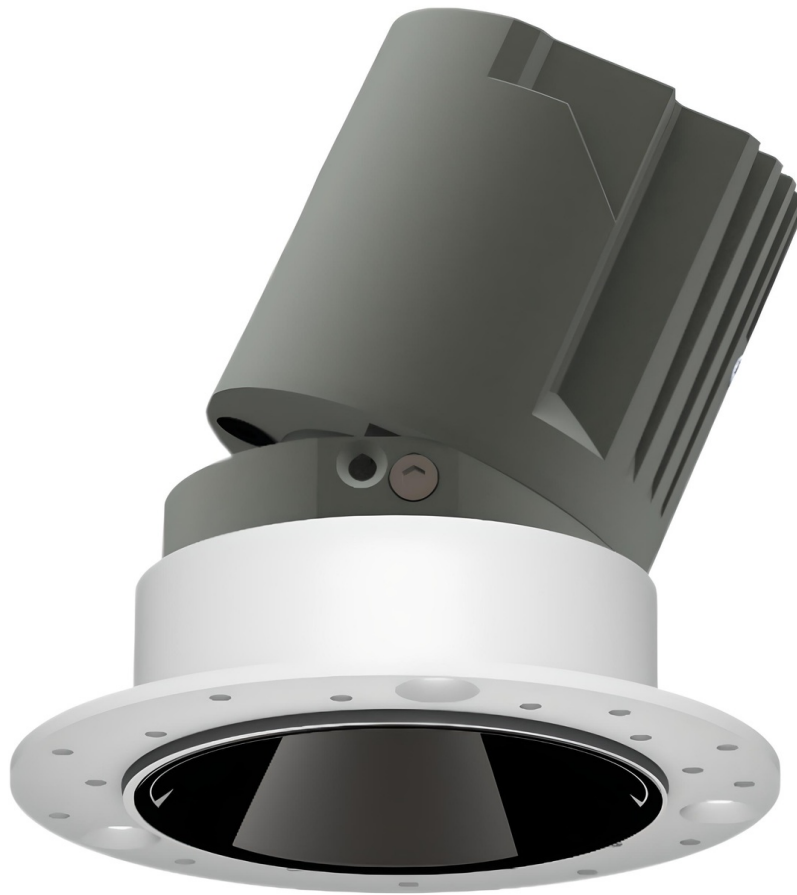

# Macedon Series - Adjustable - Trimless - 90

## Technical Specifications

ATTRIBUTE	VALUES
Wattages	6, 8, 10W, TBC
Efficacy	90lm/W
Correlated Colour Index (CRI)	>90, >95, >97, TBC
MacAdam Ellipse (SDCM)	<3
IP Rating	20, 40, TBC
IK Rating	01
Voltage	AC220-240V, 50/60Hz
Light Source & Brand	LED: Bridgelux COB
Driver	Driver: Lifud, Driver: AIDimming, Driver: CUPower
Size - Diameter	Diameter: 90mmØ
Size - Height	Height: 86mmH
Cut Out Size - Diameter	Cut Out: 65mmØ
Weight	Weight: 0.25kg
Tilt	Tilt: 25°
Beam Angle	TBC, Beam Angle: 8°, Beam Angle: 15°, Beam Angle: 24°, Beam Angle: 38°, Beam Angle: 50°
Dimming Options	Non-Dimmable, Triac Dimmable, TBC, 0-10V Dimmable, DALI Dimmable
Material of Housing	Housing Material: Aluminium
Material of Optics- Glare control	Optics Material: Aluminium Reflector
Operating Temperature	Operating Temperature: -20°C to +40°C
Trim / Outer Colour	Trim/Outer: White, Trim/Outer: Black
Reflector / Internal Colour	Reflector/Internal: White, Reflector/Internal: Silver, Reflector/Internal: Matt Black, Reflector/Internal: Shiny Black
Correlated Colour Temperature (CCT)	CCT: 2700K, CCT: 3000K, CCT: 3500K, CCT: 4000K, CCT: 5000K, CCT: 6500K
Mounting Options	TBC, Recessed
Frame Option	Trimless
Lamp Life	Lamp Life: L80 B10 @ 4K, CRI80

## Product Options

ATTRIBUTE	VALUES
-----------	--------

ATTRIBUTE	VALUES
Size - Diameter	Diameter: 90mmØ
Size - Height	Height: 86mmH
Beam Angle	TBC, Beam Angle: 8°, Beam Angle: 15°, Beam Angle: 24°, Beam Angle: 38°, Beam Angle: 50°
Dimming Options	Non-Dimmable, Triac Dimmable, TBC, 0-10V Dimmable, DALI Dimmable
Material of Housing	Housing Material: Aluminium
Operating Temperature	Operating Temperature: -20°C to +40°C