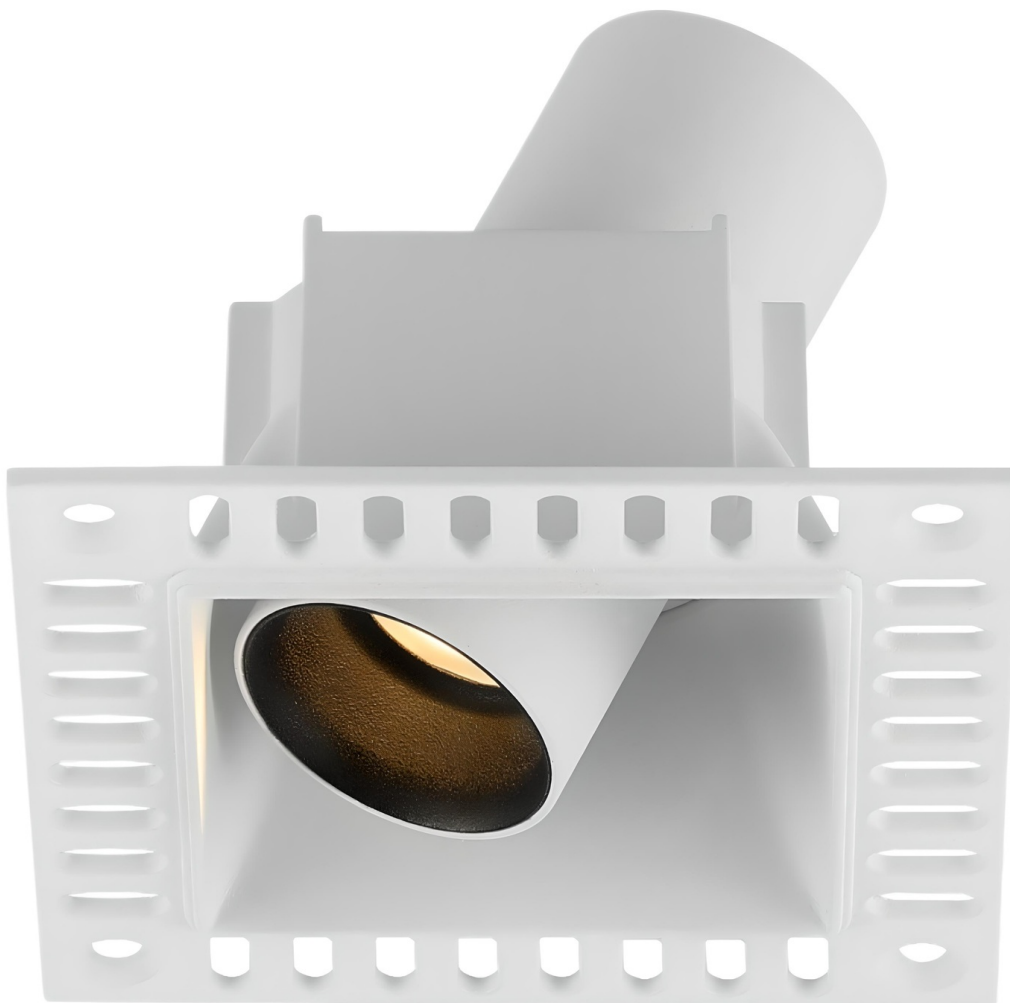

# Pagewood Series - Square Trimless - 71

[AES-15-510-ST-71]

## Technical Specifications

ATTRIBUTE	VALUES
Wattages	3W, 5W, 7W, TBC
Efficacy	100lm/W
Correlated Colour Index (CRI)	>90, >95, >97, TBC
MacAdam Ellipse (SDCM)	<3
IP Rating	20, TBC
IK Rating	01
Voltage	AC220-240V, 50/60Hz
Light Source & Brand	LED: Cree COB
Driver	Driver: Lifud, Driver: AIDimming, Driver: CUPower
Size - Length	Length: 71mmL
Size - Width	Width: 71mmW
Size - Height	Height: 66mmH
Cut Out Size - Length	Cut Out: 65mmL
Cut Out Size - Width	Mounting Sleeve: 65mmW
Tilt	Tilt: 30°
Horizontal Rotation	Horizontal Rotation: 360°
Beam Angle	TBC, Beam Angle: 15°, Beam Angle: 24°, Beam Angle: 36°, Beam Angle: 60°
Dimming Options	Non-Dimmable, Triac Dimmable, TBC, 0-10V Dimmable, DALI Dimmable
Material of Housing	Housing Material: Aluminium
Material of Optics- Glare control	Optics Material: Polycarbonate
Operating Temperature	Operating Temperature: -20°C to +40°C
Trim / Outer Colour	Trim/Outer: White, Trim/Outer: Black
Correlated Colour Temperature (CCT)	CCT: 2700K, CCT: 3000K, CCT: 3500K, CCT: 4000K, CCT: 5000K, CCT: 6500K
Mounting Options	TBC, Recessed
Frame Option	Trimless
Lamp Life	Lamp Life: L80 B10 @ 4K, CRI80

## Product Options

ATTRIBUTE	VALUES
-----------	--------

ATTRIBUTE	VALUES
Size - Length	Length: 71mmL
Size - Height	Height: 66mmH
Cut Out Size - Length	Cut Out: 65mmL
Cut Out Size - Width	Mounting Sleeve: 65mmW
Beam Angle	TBC, Beam Angle: 15°, Beam Angle: 24°, Beam Angle: 36°, Beam Angle: 60°
Dimming Options	Non-Dimmable, Triac Dimmable, TBC, 0-10V Dimmable, DALI Dimmable
Material of Housing	Housing Material: Aluminium
Operating Temperature	Operating Temperature: -20°C to +40°C