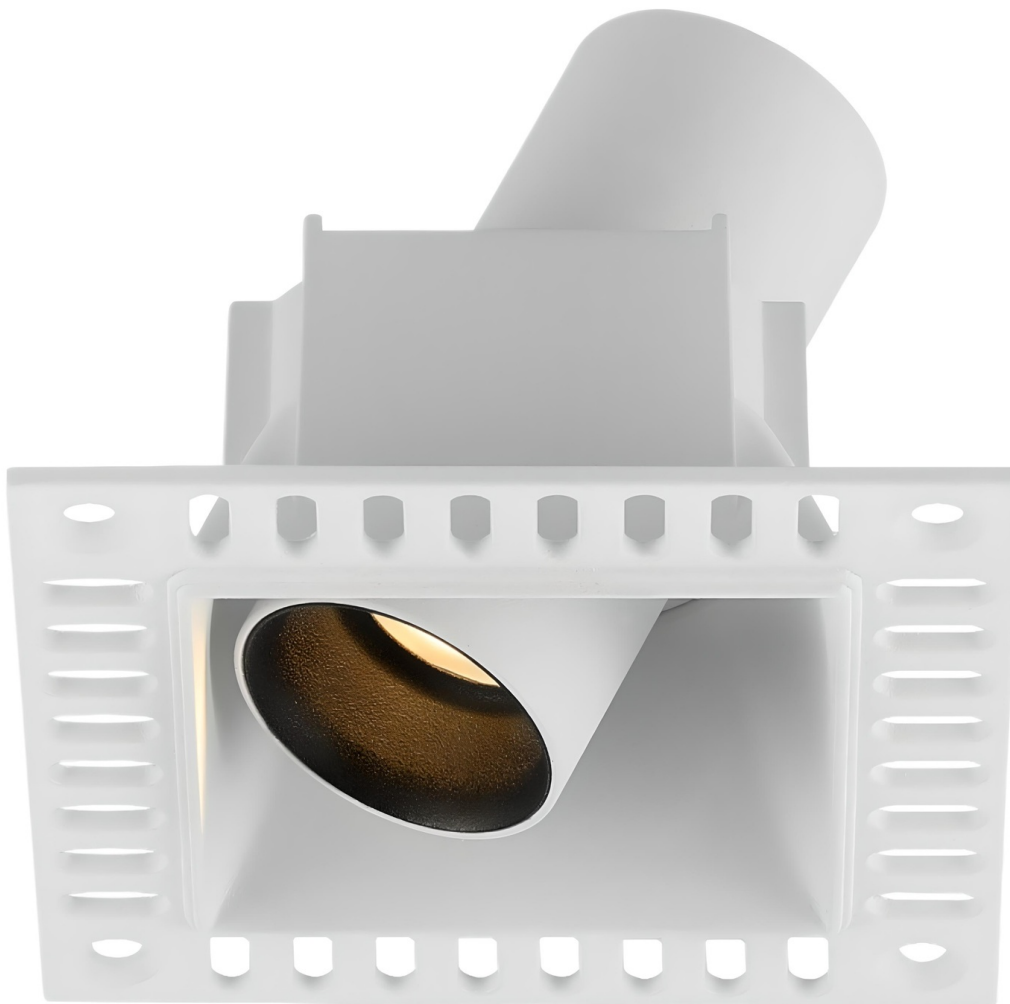

Pagewood Series - Square Trimless - 71

Technical Specifications

ATTRIBUTE	VALUES
Wattages	3, 5, 7, TBC
Efficacy	100lm/W
Correlated Colour Index (CRI)	>90, >95, >97, TBC
MacAdam Ellipse (SDCM)	<3
IP Rating	20, TBC
IK Rating	01
Voltage	AC220-240V, 50/60Hz
Light Source & Brand	LED: Cree COB
Driver	Driver: Lifud, Driver: AIDimming, Driver: CUPower
Size - Length	Length: 71mmL
Size - Width	Width: 71mmW
Size - Height	Height: 66mmH
Cut Out Size - Length	Cut Out: 65mmL
Cut Out Size - Width	Mounting Sleeve: 65mmW
Tilt	Tilt: 30°
Horizontal Rotation	Horizontal Rotation: 360°
Beam Angle	TBC, Beam Angle: 15°, Beam Angle: 24°, Beam Angle: 36°, Beam Angle: 60°
Dimming Options	Non-Dimmable, Triac Dimmable, TBC, 0-10V Dimmable, DALI Dimmable
Material of Housing	Housing Material: Aluminium
Material of Optics- Glare control	Optics Material: Polycarbonate
Operating Temperature	Operating Temperature: -20°C to +40°C
Trim / Outer Colour	Trim/Outer: White, Trim/Outer: Black
Correlated Colour Temperature (CCT)	CCT: 2700K, CCT: 3000K, CCT: 3500K, CCT: 4000K, CCT: 5000K, CCT: 6500K
Mounting Options	TBC, Recessed
Frame Option	Trimless
Lamp Life	Lamp Life: L80 B10 @ 4K, CRI80

Product Options

ATTRIBUTE	VALUES
Size - Length	Length: 71mmL

ATTRIBUTE	VALUES
Size - Height	Height: 66mmH
Cut Out Size - Length	Cut Out: 65mmL
Cut Out Size - Width	Mounting Sleeve: 65mmW
Beam Angle	TBC, Beam Angle: 15°, Beam Angle: 24°, Beam Angle: 36°, Beam Angle: 60°
Dimming Options	Non-Dimmable, Triac Dimmable, TBC, 0-10V Dimmable, DALI Dimmable
Material of Housing	Housing Material: Aluminium
Operating Temperature	Operating Temperature: -20°C to +40°C