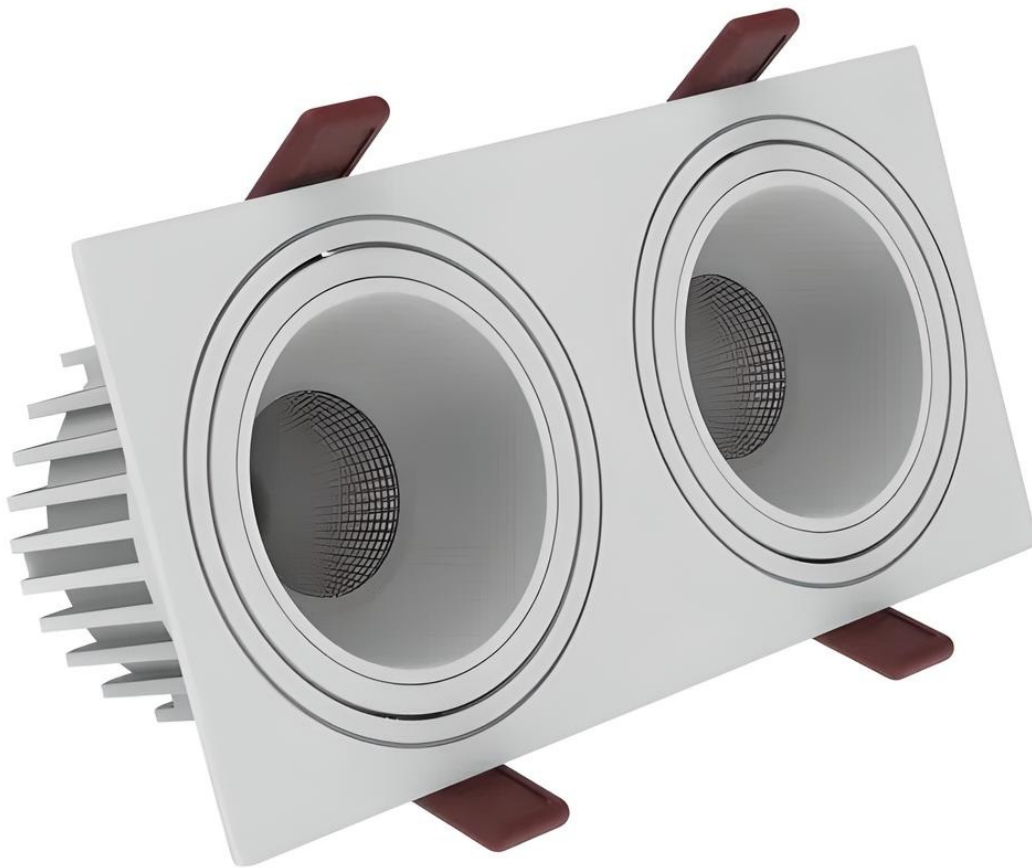

# Ramsgate Series - Square - 175

## Technical Specifications

ATTRIBUTE	VALUES
Wattages	TBC, 2 x 8W (16W), 2 x 10W (20W), 2 x 12W (24W)
Efficacy	90lm/W
Correlated Colour Index (CRI)	>90, >95, >97, TBC
MacAdam Ellipse (SDCM)	<3
IP Rating	20, TBC
IK Rating	01
Voltage	AC220-240V, 50/60Hz
Light Source & Brand	LED: Citizen COB
Driver	Driver: Lifud, Driver: AIDimming, Driver: CUPower
Size - Length	Length: 175mmL
Size - Width	Width: 92mmW
Size - Height	Height: 59mmH
Cut Out Size - Length	Cut Out: 160mmL
Cut Out Size - Width	Mounting Sleeve: 75mmW
Weight	Weight: 1.5kg
Tilt	Tilt: 15°-25°
Beam Angle	TBC, Beam Angle: 15°, Beam Angle: 30°, Beam Angle: 45°
Dimming Options	Non-Dimmable, Triac Dimmable, TBC, 0-10V Dimmable, DALI Dimmable
Material of Housing	Housing Material: Aluminium
Material of Optics-Glare control	Optics Material: Plastic
Operating Temperature	Operating Temperature: -20°C to +40°C
Trim / Outer Colour	Trim/Outer: White, Trim/Outer: Black
Reflector / Internal Colour	Reflector/Internal: White, Reflector/Internal: Black, Reflector/Internal: Silver, Reflector/Internal: Gold, Reflector/Internal: Bronze, Reflector/Internal: Shiny Silver
Correlated Colour Temperature (CCT)	CCT: 2700K, CCT: 3000K, CCT: 3500K, CCT: 4000K, CCT: 5000K, CCT: 6000K
Mounting Options	TBC, Recessed
Lamp Life	Lamp Life: L80 B10 @ 4K, CRI80

## Product Options

ATTRIBUTE	VALUES
Size - Length	Length: 175mmL
Size - Height	Height: 59mmH
Cut Out Size - Length	Cut Out: 160mmL
Cut Out Size - Width	Mounting Sleeve: 75mmW
Beam Angle	TBC, Beam Angle: 15°, Beam Angle: 30°, Beam Angle: 45°
Dimming Options	Non-Dimmable, Triac Dimmable, TBC, 0-10V Dimmable, DALI Dimmable
Material of Housing	Housing Material: Aluminium
Operating Temperature	Operating Temperature: -20°C to +40°C