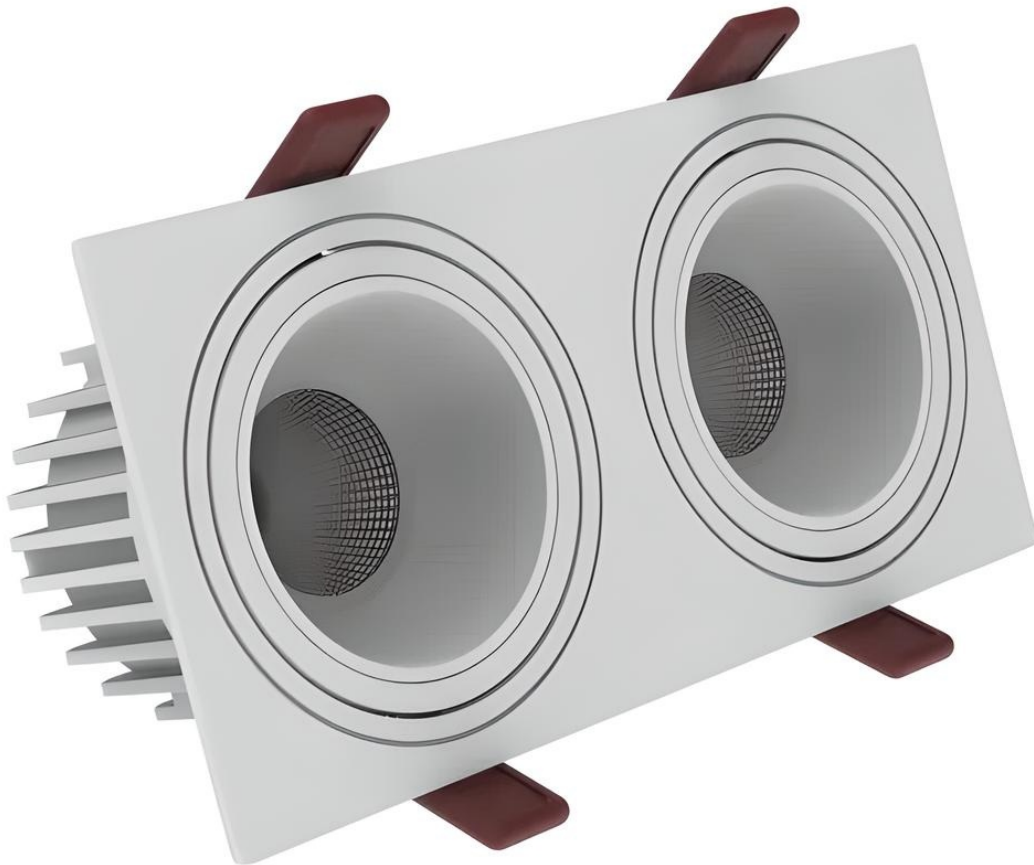

Ramsgate Series - Square - 175

[AES-15-YTLD-B-175]

Technical Specifications

ATTRIBUTE	VALUES
Wattages	TBC, 2 x 8W (16W), 2 x 10W (20W), 2 x 12W (24W)
Efficacy	90lm/W
Correlated Colour Index (CRI)	>90, >95, >97, TBC
MacAdam Ellipse (SDCM)	<3
IP Rating	20, TBC
IK Rating	01
Voltage	AC220-240V, 50/60Hz
Light Source & Brand	LED: Citizen COB
Driver	Driver: Lifud, Driver: AIDimming, Driver: CUPower
Size - Length	Length: 175mmL
Size - Width	Width: 92mmW
Size - Height	Height: 59mmH
Cut Out Size - Length	Cut Out: 160mmL
Cut Out Size - Width	Mounting Sleeve: 75mmW
Weight	Weight: 1.5kg
Tilt	Tilt: 15°-25°
Beam Angle	TBC, Beam Angle: 15°, Beam Angle: 30°, Beam Angle: 45°
Dimming Options	Non-Dimmable, Triac Dimmable, TBC, 0-10V Dimmable, DALI Dimmable
Material of Housing	Housing Material: Aluminium
Material of Optics-Glare control	Optics Material: Plastic
Operating Temperature	Operating Temperature: -20°C to +40°C
Trim / Outer Colour	Trim/Outer: White, Trim/Outer: Black
Reflector / Internal Colour	Reflector/Internal: White, Reflector/Internal: Black, Reflector/Internal: Silver, Reflector/Internal: Gold, Reflector/Internal: Bronze, Reflector/Internal: Shiny Silver
Correlated Colour Temperature (CCT)	CCT: 2700K, CCT: 3000K, CCT: 3500K, CCT: 4000K, CCT: 5000K, CCT: 6000K
Mounting Options	TBC, Recessed
Lamp Life	Lamp Life: L80 B10 @ 4K, CRI80

Product Options

ATTRIBUTE	VALUES
Size - Length	Length: 175mmL
Size - Height	Height: 59mmH
Cut Out Size - Length	Cut Out: 160mmL
Cut Out Size - Width	Mounting Sleeve: 75mmW
Beam Angle	TBC, Beam Angle: 15°, Beam Angle: 30°, Beam Angle: 45°
Dimming Options	Non-Dimmable, Triac Dimmable, TBC, 0-10V Dimmable, DALI Dimmable
Material of Housing	Housing Material: Aluminium
Operating Temperature	Operating Temperature: -20°C to +40°C