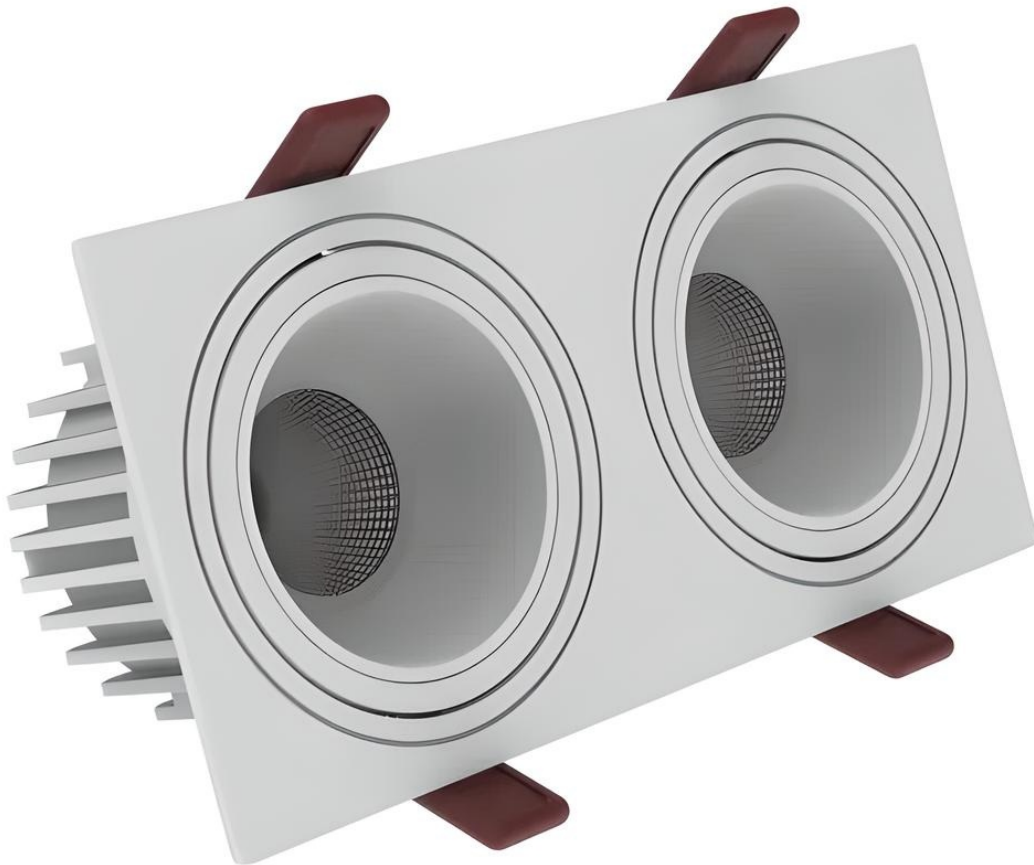

Ramsgate Series - Square - 228

[AES-15-YTLD-B-228]

Technical Specifications

ATTRIBUTE	VALUES
Wattages	TBC, 2 x 14W (28W), 2 x 16W (32W), 2 x 18W (36W)
Efficacy	90lm/W
Correlated Colour Index (CRI)	>90, >95, >97, TBC
MacAdam Ellipse (SDCM)	<3
IP Rating	20, TBC
IK Rating	01
Voltage	AC220-240V, 50/60Hz
Light Source & Brand	LED: Citizen COB
Driver	Driver: Lifud, Driver: AIDimming, Driver: CUPower
Size - Length	Length: 228mmL
Size - Width	Width: 120mmW
Size - Height	Height: 71mmH
Cut Out Size - Length	Cut Out: 205mmL
Cut Out Size - Width	Mounting Sleeve: 95mmW
Weight	Weight: 1.5kg
Tilt	Tilt: 15°-25°
Beam Angle	TBC, Beam Angle: 15°, Beam Angle: 30°, Beam Angle: 45°
Dimming Options	Non-Dimmable, Triac Dimmable, TBC, 0-10V Dimmable, DALI Dimmable
Material of Housing	Housing Material: Aluminium
Material of Optics-Glare control	Optics Material: Plastic
Operating Temperature	Operating Temperature: -20°C to +40°C
Trim / Outer Colour	Trim/Outer: White, Trim/Outer: Black
Reflector / Internal Colour	Reflector/Internal: White, Reflector/Internal: Black, Reflector/Internal: Silver, Reflector/Internal: Gold, Reflector/Internal: Bronze, Reflector/Internal: Shiny Silver
Correlated Colour Temperature (CCT)	CCT: 2700K, CCT: 3000K, CCT: 3500K, CCT: 4000K, CCT: 5000K, CCT: 6000K
Mounting Options	TBC, Recessed
Lamp Life	Lamp Life: L80 B10 @ 4K, CRI80

Product Options

ATTRIBUTE	VALUES
Size - Length	Length: 228mmL
Size - Height	Height: 71mmH
Cut Out Size - Length	Cut Out: 205mmL
Cut Out Size - Width	Mounting Sleeve: 95mmW
Beam Angle	TBC, Beam Angle: 15°, Beam Angle: 30°, Beam Angle: 45°
Dimming Options	Non-Dimmable, Triac Dimmable, TBC, 0-10V Dimmable, DALI Dimmable
Material of Housing	Housing Material: Aluminium
Operating Temperature	Operating Temperature: -20°C to +40°C