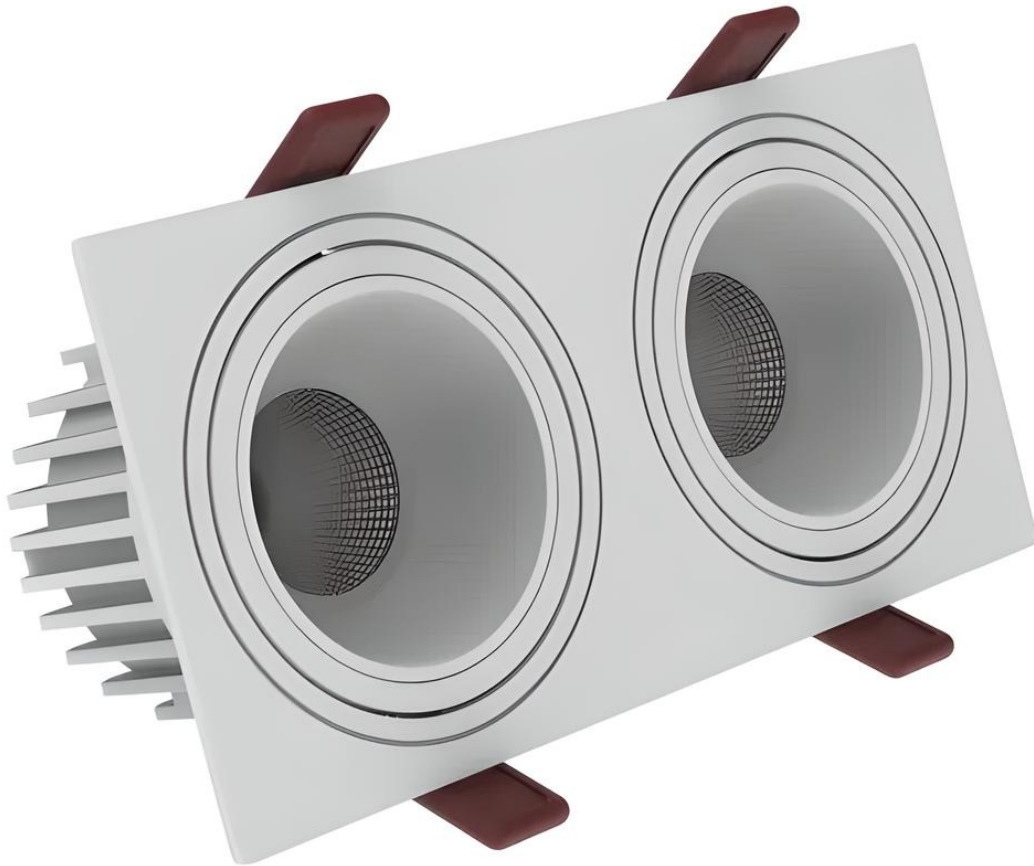

Ramsgate Series - Square - 228

Technical Specifications

ATTRIBUTE	VALUES
Wattages	TBC, 2 x 14W (28W), 2 x 16W (32W), 2 x 18W (36W)
Efficacy	90lm/W
Correlated Colour Index (CRI)	>90, >95, >97, TBC
MacAdam Ellipse (SDCM)	<3
IP Rating	20, TBC
IK Rating	01
Voltage	AC220-240V, 50/60Hz
Light Source & Brand	LED: Citizen COB
Driver	Driver: Lifud, Driver: AIDimming, Driver: CUPower
Size - Length	Length: 228mmL
Size - Width	Width: 120mmW
Size - Height	Height: 71mmH
Cut Out Size - Length	Cut Out: 205mmL
Cut Out Size - Width	Mounting Sleeve: 95mmW
Weight	Weight: 1.5kg
Tilt	Tilt: 15°-25°
Beam Angle	TBC, Beam Angle: 15°, Beam Angle: 30°, Beam Angle: 45°
Dimming Options	Non-Dimmable, Triac Dimmable, TBC, 0-10V Dimmable, DALI Dimmable
Material of Housing	Housing Material: Aluminium
Material of Optics-Glare control	Optics Material: Plastic
Operating Temperature	Operating Temperature: -20°C to +40°C
Trim / Outer Colour	Trim/Outer: White, Trim/Outer: Black
Reflector / Internal Colour	Reflector/Internal: White, Reflector/Internal: Black, Reflector/Internal: Silver, Reflector/Internal: Gold, Reflector/Internal: Bronze, Reflector/Internal: Shiny Silver
Correlated Colour Temperature (CCT)	CCT: 2700K, CCT: 3000K, CCT: 3500K, CCT: 4000K, CCT: 5000K, CCT: 6000K
Mounting Options	TBC, Recessed
Lamp Life	Lamp Life: L80 B10 @ 4K, CRI80

Product Options

ATTRIBUTE	VALUES
Size - Length	Length: 228mmL
Size - Height	Height: 71mmH
Cut Out Size - Length	Cut Out: 205mmL
Cut Out Size - Width	Mounting Sleeve: 95mmW
Beam Angle	TBC, Beam Angle: 15°, Beam Angle: 30°, Beam Angle: 45°
Dimming Options	Non-Dimmable, Triac Dimmable, TBC, 0-10V Dimmable, DALI Dimmable
Material of Housing	Housing Material: Aluminium
Operating Temperature	Operating Temperature: -20°C to +40°C