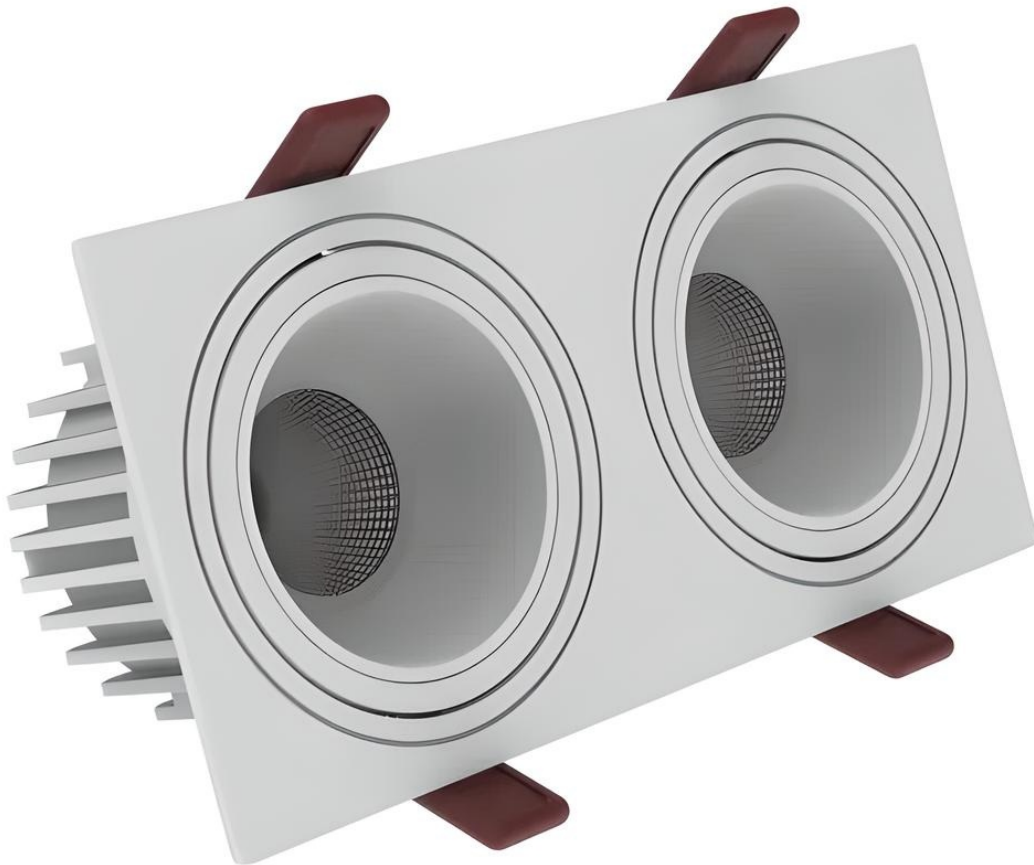

Ramsgate Series - Square - 270

[AES-15-YTLD-B-270]

Technical Specifications

ATTRIBUTE	VALUES
Wattages	TBC, 2 x 19W (38W), 2 x 21W (42W), 2 x 23W (46W), 2 x 25W (50W)
Efficacy	90lm/W
Correlated Colour Index (CRI)	>90, >95, >97, TBC
MacAdam Ellipse (SDCM)	<3
IP Rating	20, TBC
IK Rating	01
Voltage	AC220-240V, 50/60Hz
Light Source & Brand	LED: Citizen COB
Driver	Driver: Lifud, Driver: AIDimming, Driver: CUPower
Size - Length	Length: 270mmL
Size - Width	Width: 139mmW
Size - Height	Height: 86mmH
Cut Out Size - Length	Cut Out: 225mmL
Cut Out Size - Width	Mounting Sleeve: 120mmW
Weight	Weight: 1.5kg
Tilt	Tilt: 15°-25°
Beam Angle	TBC, Beam Angle: 15°, Beam Angle: 30°, Beam Angle: 45°
Dimming Options	Non-Dimmable, Triac Dimmable, TBC, 0-10V Dimmable, DALI Dimmable
Material of Housing	Housing Material: Aluminium
Material of Optics- Glare control	Optics Material: Plastic
Operating Temperature	Operating Temperature: -20°C to +40°C
Trim / Outer Colour	Trim/Outer: White, Trim/Outer: Black
Reflector / Internal Colour	Reflector/Internal: White, Reflector/Internal: Black, Reflector/Internal: Silver, Reflector/Internal: Gold, Reflector/Internal: Bronze, Reflector/Internal: Shiny Silver
Correlated Colour Temperature (CCT)	CCT: 2700K, CCT: 3000K, CCT: 3500K, CCT: 4000K, CCT: 5000K, CCT: 6000K
Mounting Options	TBC, Recessed

ATTRIBUTE	VALUES
Lamp Life	Lamp Life: L80 B10 @ 4K, CRI80

Product Options

ATTRIBUTE	VALUES
Size - Length	Length: 270mmL
Size - Height	Height: 86mmH
Cut Out Size - Length	Cut Out: 225mmL
Cut Out Size - Width	Mounting Sleeve: 120mmW
Beam Angle	TBC, Beam Angle: 15°, Beam Angle: 30°, Beam Angle: 45°
Dimming Options	Non-Dimmable, Triac Dimmable, TBC, 0-10V Dimmable, DALI Dimmable
Material of Housing	Housing Material: Aluminium
Operating Temperature	Operating Temperature: -20°C to +40°C