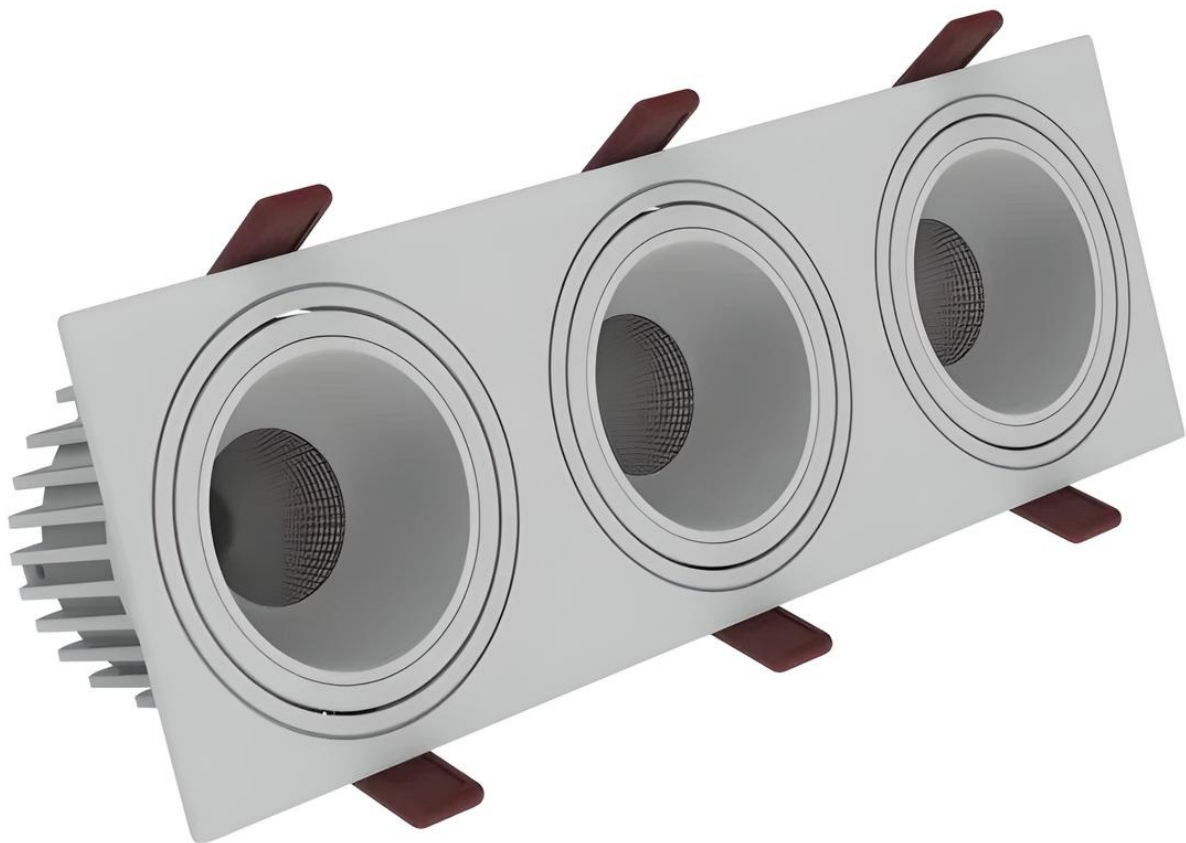

Ramsgate Series - Square - 258

[AES-15-YTLD-B-258]

Technical Specifications

ATTRIBUTE	VALUES
Wattages	TBC, 3 x 8W (24W), 3 x 10W (30W), 3 x 12W (36W)
Efficacy	90lm/W
Correlated Colour Index (CRI)	>90, >95, >97, TBC
MacAdam Ellipse (SDCM)	<3
IP Rating	20, TBC
IK Rating	01
Voltage	AC220-240V, 50/60Hz
Light Source & Brand	LED: Citizen COB
Driver	Driver: Lifud, Driver: AIDimming, Driver: CUPower
Size - Length	Length: 258mmL
Size - Width	Width: 92mmW
Size - Height	Height: 59mmH
Cut Out Size - Length	Cut Out: 250mmL
Cut Out Size - Width	Mounting Sleeve: 75mmW
Weight	Weight: 2.25kg
Tilt	Tilt: 15°-25°
Beam Angle	TBC, Beam Angle: 15°, Beam Angle: 30°, Beam Angle: 45°
Dimming Options	Non-Dimmable, Triac Dimmable, TBC, 0-10V Dimmable, DALI Dimmable
Material of Housing	Housing Material: Aluminium
Material of Optics-Glare control	Optics Material: Plastic
Operating Temperature	Operating Temperature: -20°C to +40°C
Trim / Outer Colour	Trim/Outer: White, Trim/Outer: Black
Reflector / Internal Colour	Reflector/Internal: White, Reflector/Internal: Black, Reflector/Internal: Silver, Reflector/Internal: Gold, Reflector/Internal: Bronze, Reflector/Internal: Shiny Silver
Correlated Colour Temperature (CCT)	CCT: 2700K, CCT: 3000K, CCT: 3500K, CCT: 4000K, CCT: 5000K, CCT: 6000K
Mounting Options	TBC, Recessed
Lamp Life	Lamp Life: L80 B10 @ 4K, CRI80

Product Options

ATTRIBUTE	VALUES
Size - Length	Length: 258mmL
Size - Height	Height: 59mmH
Cut Out Size - Length	Cut Out: 250mmL
Cut Out Size - Width	Mounting Sleeve: 75mmW
Beam Angle	TBC, Beam Angle: 15°, Beam Angle: 30°, Beam Angle: 45°
Dimming Options	Non-Dimmable, Triac Dimmable, TBC, 0-10V Dimmable, DALI Dimmable
Material of Housing	Housing Material: Aluminium
Operating Temperature	Operating Temperature: -20°C to +40°C