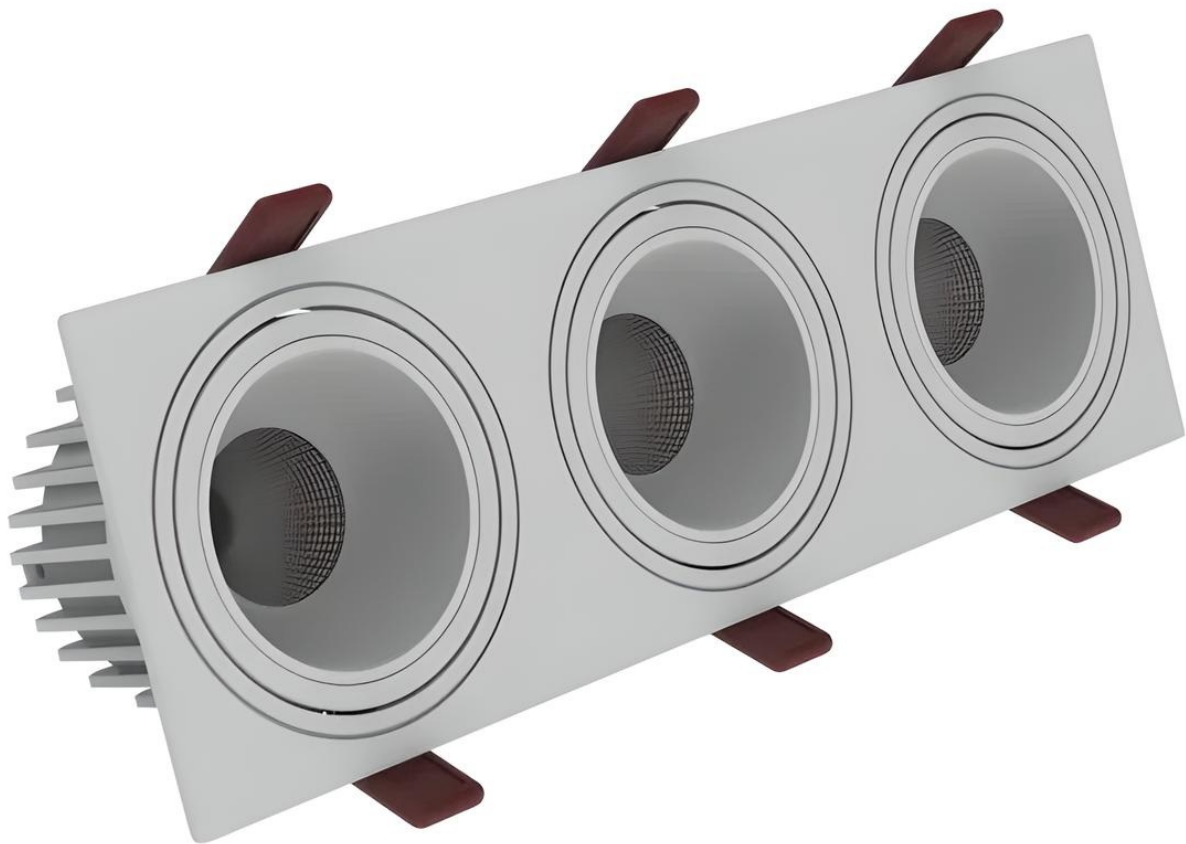

Ramsgate Series - Square - 332

Technical Specifications

ATTRIBUTE	VALUES
Wattages	TBC, 3 x 14W (42W), 3 x 16W (48W), 3 x 18W (54W)
Efficacy	90lm/W
Correlated Colour Index (CRI)	>90, >95, >97, TBC
MacAdam Ellipse (SDCM)	<3
IP Rating	20, TBC
IK Rating	01
Voltage	AC220-240V, 50/60Hz
Light Source & Brand	LED: Citizen COB
Driver	Driver: Lifud, Driver: AIDimming, Driver: CUPower
Size - Length	Length: 332mmL
Size - Width	Width: 120mmW
Size - Height	Height: 71mmH
Cut Out Size - Length	Cut Out: 310mmL
Cut Out Size - Width	Mounting Sleeve: 95mmW
Weight	Weight: 2.25kg
Tilt	Tilt: 15°-25°
Beam Angle	TBC, Beam Angle: 15°, Beam Angle: 30°, Beam Angle: 45°
Dimming Options	Non-Dimmable, Triac Dimmable, TBC, 0-10V Dimmable, DALI Dimmable
Material of Housing	Housing Material: Aluminium
Material of Optics- Glare control	Optics Material: Plastic
Operating Temperature	Operating Temperature: -20°C to +40°C
Trim / Outer Colour	Trim/Outer: White, Trim/Outer: Black
Reflector / Internal Colour	Reflector/Internal: White, Reflector/Internal: Black, Reflector/Internal: Silver, Reflector/Internal: Gold, Reflector/Internal: Bronze, Reflector/Internal: Shiny Silver
Correlated Colour Temperature (CCT)	CCT: 2700K, CCT: 3000K, CCT: 3500K, CCT: 4000K, CCT: 5000K, CCT: 6000K
Mounting Options	TBC, Recessed
Lamp Life	Lamp Life: L80 B10 @ 4K, CRI80

Product Options

ATTRIBUTE	VALUES
Size - Length	Length: 332mmL
Size - Height	Height: 71mmH
Cut Out Size - Length	Cut Out: 310mmL
Cut Out Size - Width	Mounting Sleeve: 95mmW
Beam Angle	TBC, Beam Angle: 15°, Beam Angle: 30°, Beam Angle: 45°
Dimming Options	Non-Dimmable, Triac Dimmable, TBC, 0-10V Dimmable, DALI Dimmable
Material of Housing	Housing Material: Aluminium
Operating Temperature	Operating Temperature: -20°C to +40°C