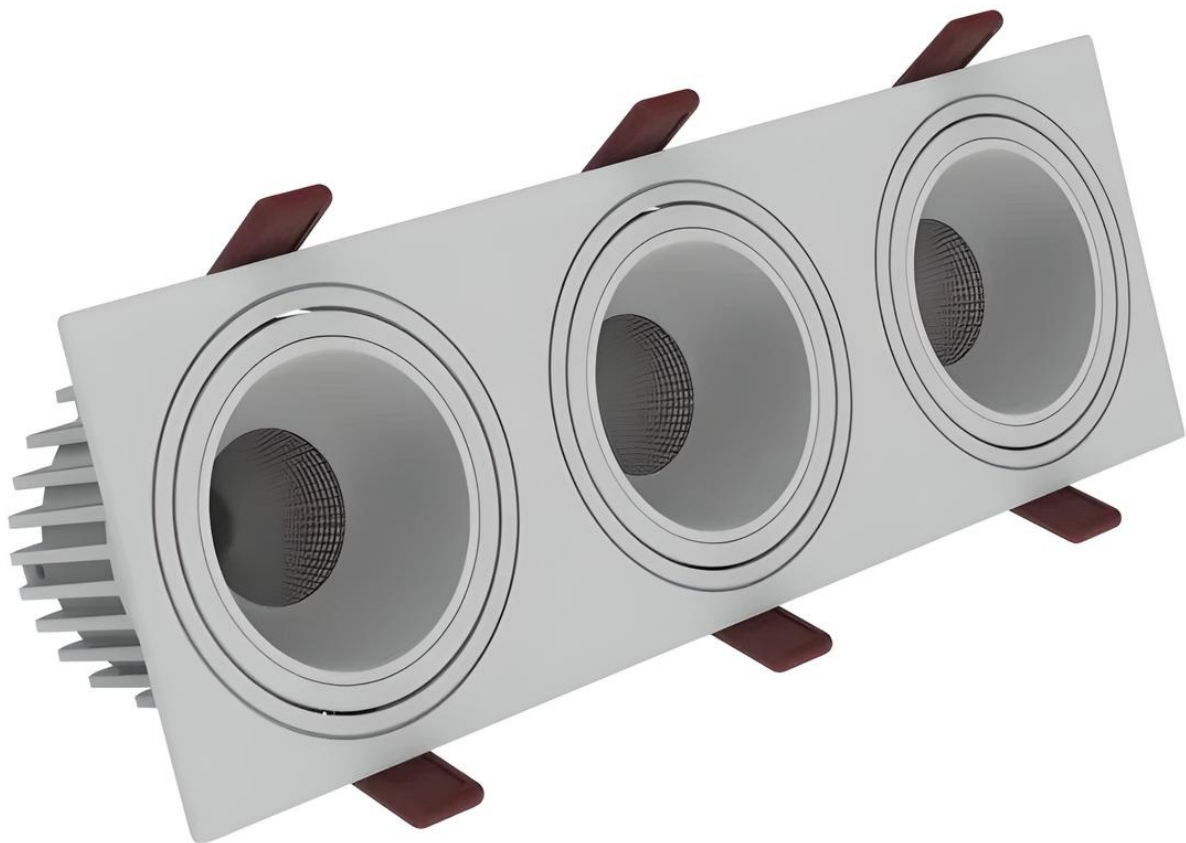

# Ramsgate Series - Square - 332

[AES-15-YTLD-B-332]

## Technical Specifications

ATTRIBUTE	VALUES
Wattages	TBC, 3 x 14W (42W), 3 x 16W (48W), 3 x 18W (54W)
Efficacy	90lm/W
Correlated Colour Index (CRI)	>90, >95, >97, TBC
MacAdam Ellipse (SDCM)	<3
IP Rating	20, TBC
IK Rating	01
Voltage	AC220-240V, 50/60Hz
Light Source & Brand	LED: Citizen COB
Driver	Driver: Lifud, Driver: AIDimming, Driver: CUPower
Size - Length	Length: 332mmL
Size - Width	Width: 120mmW
Size - Height	Height: 71mmH
Cut Out Size - Length	Cut Out: 310mmL
Cut Out Size - Width	Mounting Sleeve: 95mmW
Weight	Weight: 2.25kg
Tilt	Tilt: 15°-25°
Beam Angle	TBC, Beam Angle: 15°, Beam Angle: 30°, Beam Angle: 45°
Dimming Options	Non-Dimmable, Triac Dimmable, TBC, 0-10V Dimmable, DALI Dimmable
Material of Housing	Housing Material: Aluminium
Material of Optics-Glare control	Optics Material: Plastic
Operating Temperature	Operating Temperature: -20°C to +40°C
Trim / Outer Colour	Trim/Outer: White, Trim/Outer: Black
Reflector / Internal Colour	Reflector/Internal: White, Reflector/Internal: Black, Reflector/Internal: Silver, Reflector/Internal: Gold, Reflector/Internal: Bronze, Reflector/Internal: Shiny Silver
Correlated Colour Temperature (CCT)	CCT: 2700K, CCT: 3000K, CCT: 3500K, CCT: 4000K, CCT: 5000K, CCT: 6000K
Mounting Options	TBC, Recessed
Lamp Life	Lamp Life: L80 B10 @ 4K, CRI80

## Product Options

ATTRIBUTE	VALUES
Size - Length	Length: 332mmL
Size - Height	Height: 71mmH
Cut Out Size - Length	Cut Out: 310mmL
Cut Out Size - Width	Mounting Sleeve: 95mmW
Beam Angle	TBC, Beam Angle: 15°, Beam Angle: 30°, Beam Angle: 45°
Dimming Options	Non-Dimmable, Triac Dimmable, TBC, 0-10V Dimmable, DALI Dimmable
Material of Housing	Housing Material: Aluminium
Operating Temperature	Operating Temperature: -20°C to +40°C