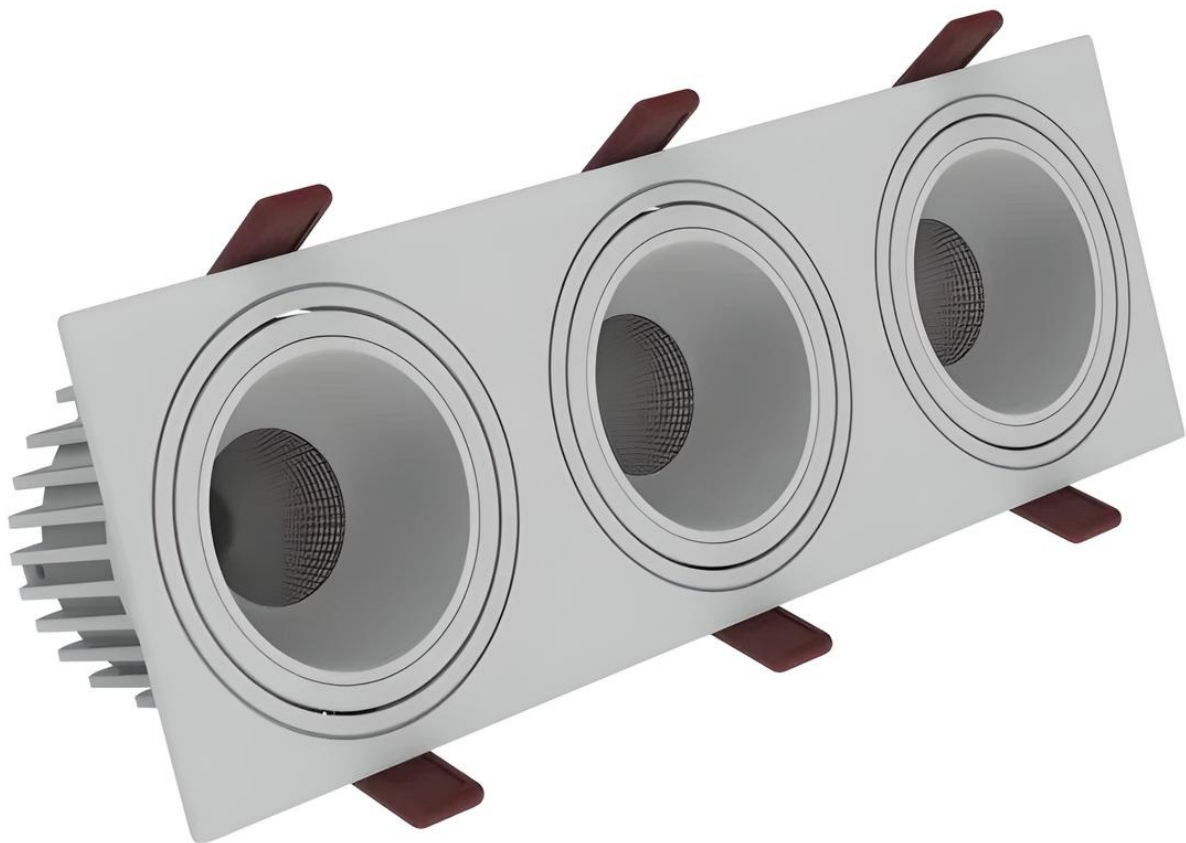

Ramsgate Series - Square - 400

[AES-15-YTLD-B-400]

Technical Specifications

ATTRIBUTE	VALUES
Wattages	TBC, 3 x 19W (57W), 3 x 21W (63W), 3 x 23W (69W), 3 x 25W (75W)
Efficacy	90lm/W
Correlated Colour Index (CRI)	>90, >95, >97, TBC
MacAdam Ellipse (SDCM)	<3
IP Rating	20, TBC
IK Rating	01
Voltage	AC220-240V, 50/60Hz
Light Source & Brand	LED: Citizen COB
Driver	Driver: Lifud, Driver: AIDimming, Driver: CUPower
Size - Length	Length: 400mmL
Size - Width	Width: 139mmW
Size - Height	Height: 86mmH
Cut Out Size - Length	Cut Out: 380mmL
Cut Out Size - Width	Mounting Sleeve: 120mmW
Weight	Weight: 3kg
Tilt	Tilt: 15°-25°
Beam Angle	TBC, Beam Angle: 15°, Beam Angle: 30°, Beam Angle: 45°
Dimming Options	Non-Dimmable, Triac Dimmable, TBC, 0-10V Dimmable, DALI Dimmable
Material of Housing	Housing Material: Aluminium
Material of Optics- Glare control	Optics Material: Plastic
Operating Temperature	Operating Temperature: -20°C to +40°C
Trim / Outer Colour	Trim/Outer: White, Trim/Outer: Black
Reflector / Internal Colour	Reflector/Internal: White, Reflector/Internal: Black, Reflector/Internal: Silver, Reflector/Internal: Gold, Reflector/Internal: Bronze, Reflector/Internal: Shiny Silver
Correlated Colour Temperature (CCT)	CCT: 2700K, CCT: 3000K, CCT: 3500K, CCT: 4000K, CCT: 5000K, CCT: 6000K
Mounting Options	TBC, Recessed

ATTRIBUTE	VALUES
Lamp Life	Lamp Life: L80 B10 @ 4K, CRI80

Product Options

ATTRIBUTE	VALUES
Size - Length	Length: 400mmL
Size - Height	Height: 86mmH
Cut Out Size - Length	Cut Out: 380mmL
Cut Out Size - Width	Mounting Sleeve: 120mmW
Beam Angle	TBC, Beam Angle: 15°, Beam Angle: 30°, Beam Angle: 45°
Dimming Options	Non-Dimmable, Triac Dimmable, TBC, 0-10V Dimmable, DALI Dimmable
Material of Housing	Housing Material: Aluminium
Operating Temperature	Operating Temperature: -20°C to +40°C