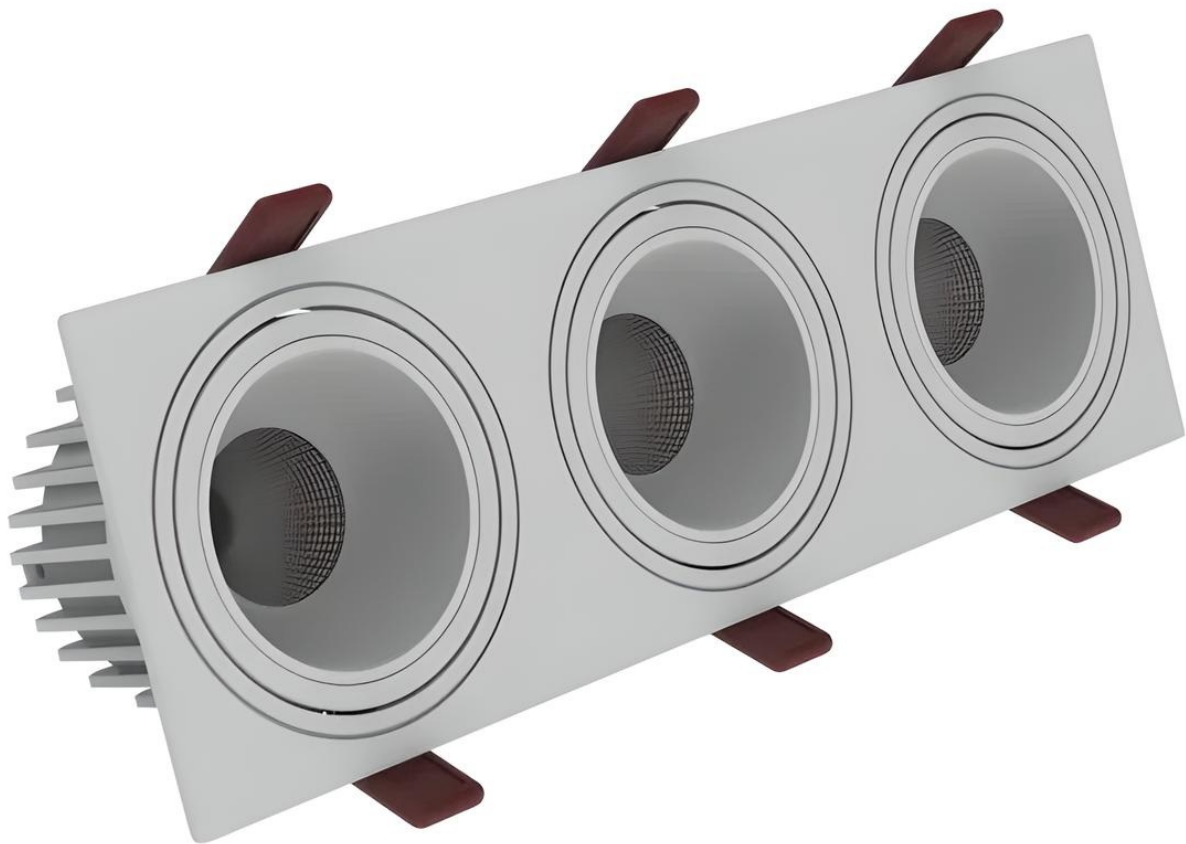

## Ramsgate Series - Square - 400

### Technical Specifications

ATTRIBUTE	VALUES
Wattages	TBC, 3 x 19W (57W), 3 x 21W (63W), 3 x 23W (69W), 3 x 25W (75W)
Efficacy	90lm/W
Correlated Colour Index (CRI)	>90, >95, >97, TBC
MacAdam Ellipse (SDCM)	<3
IP Rating	20, TBC
IK Rating	01
Voltage	AC220-240V, 50/60Hz
Light Source & Brand	LED: Citizen COB
Driver	Driver: Lifud, Driver: AIDimming, Driver: CUPower
Size - Length	Length: 400mmL
Size - Width	Width: 139mmW
Size - Height	Height: 86mmH
Cut Out Size - Length	Cut Out: 380mmL
Cut Out Size - Width	Mounting Sleeve: 120mmW
Weight	Weight: 3kg
Tilt	Tilt: 15°-25°
Beam Angle	TBC, Beam Angle: 15°, Beam Angle: 30°, Beam Angle: 45°
Dimming Options	Non-Dimmable, Triac Dimmable, TBC, 0-10V Dimmable, DALI Dimmable
Material of Housing	Housing Material: Aluminium
Material of Optics-Glare control	Optics Material: Plastic
Operating Temperature	Operating Temperature: -20°C to +40°C
Trim / Outer Colour	Trim/Outer: White, Trim/Outer: Black
Reflector / Internal Colour	Reflector/Internal: White, Reflector/Internal: Black, Reflector/Internal: Silver, Reflector/Internal: Gold, Reflector/Internal: Bronze, Reflector/Internal: Shiny Silver
Correlated Colour Temperature (CCT)	CCT: 2700K, CCT: 3000K, CCT: 3500K, CCT: 4000K, CCT: 5000K, CCT: 6000K
Mounting Options	TBC, Recessed
Lamp Life	Lamp Life: L80 B10 @ 4K, CRI80

## Product Options

ATTRIBUTE	VALUES
Size - Length	Length: 400mmL
Size - Height	Height: 86mmH
Cut Out Size - Length	Cut Out: 380mmL
Cut Out Size - Width	Mounting Sleeve: 120mmW
Beam Angle	TBC, Beam Angle: 15°, Beam Angle: 30°, Beam Angle: 45°
Dimming Options	Non-Dimmable, Triac Dimmable, TBC, 0-10V Dimmable, DALI Dimmable
Material of Housing	Housing Material: Aluminium
Operating Temperature	Operating Temperature: -20°C to +40°C