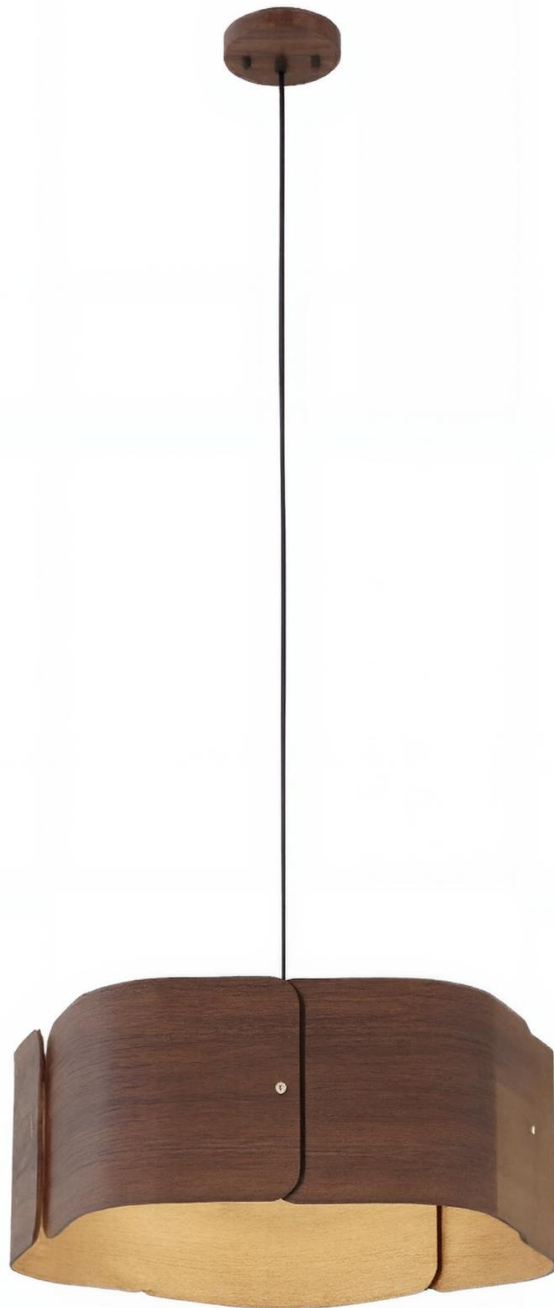

Beatrice Series - Pendant

Technical Specifications

ATTRIBUTE	VALUES
Wattages	TBC, 60W
IP Rating	20, TBC
Voltage	AC220-240V
Light Source & Brand	LED: E27
Size - Diameter	Diameter: 505mmØ
Size - Height	Height: 200mmH
Material of Housing	Housing Material: Wood & Metal
Operating Temperature	Operating Temperature: -10°C to +40°C
Trim / Outer Colour	Trim/Outer: Natural Wood, Trim/Outer: Walnut Wood
Mounting Options	TBC, Pendant

Product Options

ATTRIBUTE	VALUES
Size - Diameter	Diameter: 505mmØ
Size - Height	Height: 200mmH
Material of Housing	Housing Material: Wood & Metal
Operating Temperature	Operating Temperature: -10°C to +40°C