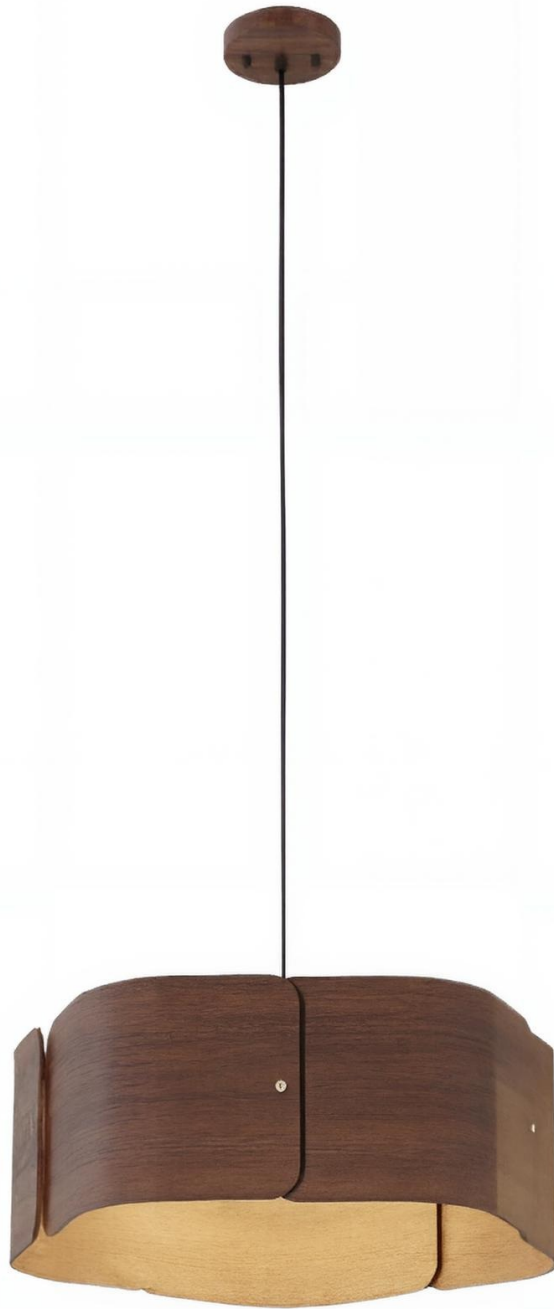

# Beatrice Series - Pendant

[AES-32-MYCP-BELLA]

## Technical Specifications

ATTRIBUTE	VALUES
Wattages	TBC, 60W
IP Rating	20, TBC
Voltage	AC220-240V
Light Source & Brand	LED: E27
Size - Diameter	Diameter: 505mmØ
Size - Height	Height: 200mmH
Material of Housing	Housing Material: Wood & Metal
Operating Temperature	Operating Temperature: -10°C to +40°C
Trim / Outer Colour	Trim/Outer: Natural Wood, Trim/Outer: Walnut Wood
Mounting Options	TBC, Pendant

## Product Options

ATTRIBUTE	VALUES
Size - Diameter	Diameter: 505mmØ
Size - Height	Height: 200mmH
Material of Housing	Housing Material: Wood & Metal
Operating Temperature	Operating Temperature: -10°C to +40°C