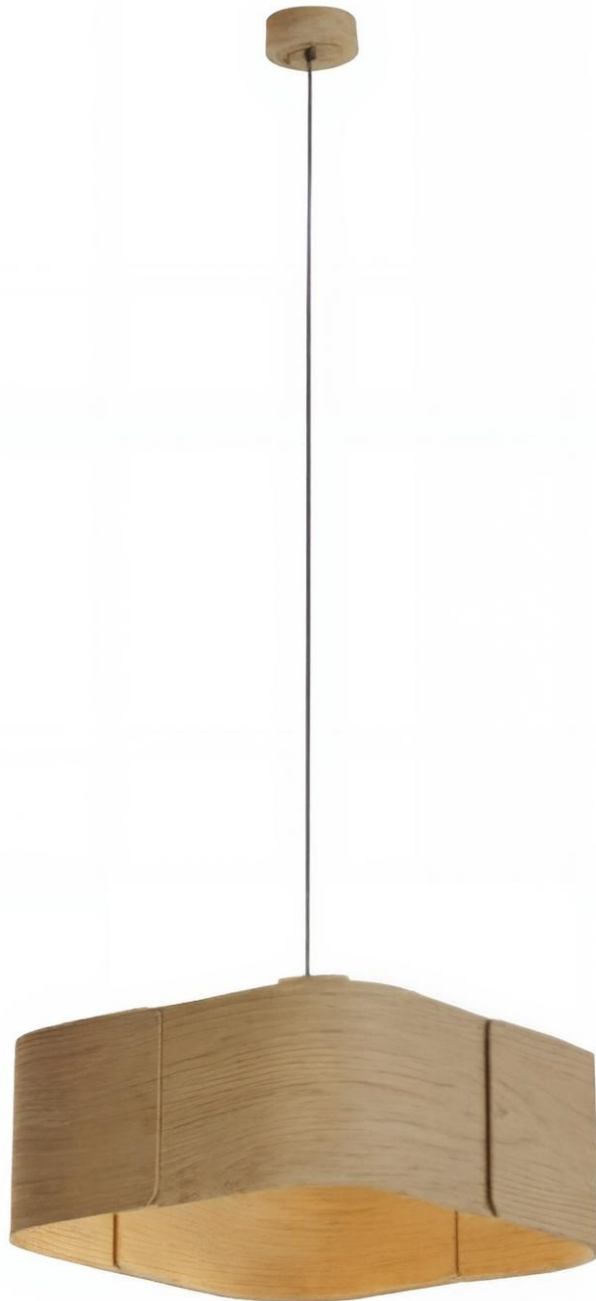

## Beela Series - Pendant

### Technical Specifications

ATTRIBUTE	VALUES
Wattages	TBC, 60W
IP Rating	20, TBC
Voltage	AC220-240V
Light Source & Brand	LED: E27
Size - Diameter	Diameter: 505mmØ
Size - Height	Height: 220mmH
Material of Housing	Housing Material: Wood & Metal
Operating Temperature	Operating Temperature: -10°C to +40°C
Trim / Outer Colour	Trim/Outer: Natural Wood, Trim/Outer: Walnut Wood
Mounting Options	TBC, Pendant

## Product Options

ATTRIBUTE	VALUES
Size - Diameter	Diameter: 505mmØ
Size - Height	Height: 220mmH
Material of Housing	Housing Material: Wood & Metal
Operating Temperature	Operating Temperature: -10°C to +40°C