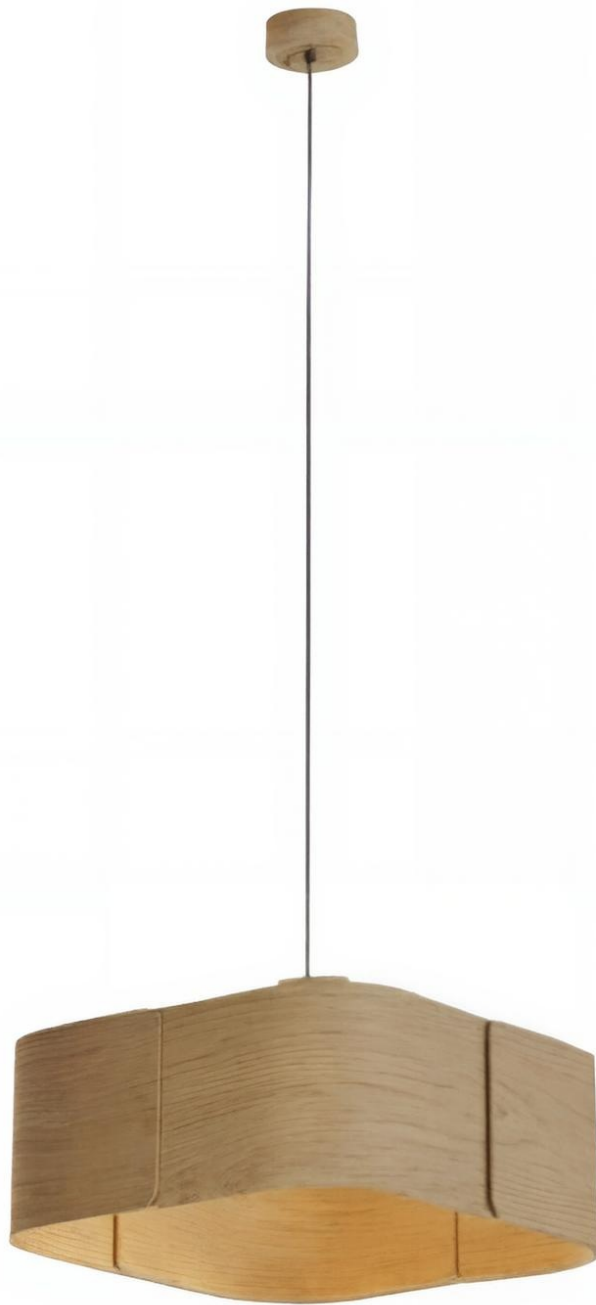

Beela Series - Pendant

[AES-32-MYCP-BELLA-S]

Technical Specifications

ATTRIBUTE	VALUES
Wattages	TBC, 60W
IP Rating	20, TBC
Voltage	AC220-240V
Light Source & Brand	LED: E27
Size - Diameter	Diameter: 505mmØ
Size - Height	Height: 220mmH
Material of Housing	Housing Material: Wood & Metal
Operating Temperature	Operating Temperature: -10°C to +40°C
Trim / Outer Colour	Trim/Outer: Natural Wood, Trim/Outer: Walnut Wood
Mounting Options	TBC, Pendant

Product Options

ATTRIBUTE	VALUES
Size - Diameter	Diameter: 505mmØ
Size - Height	Height: 220mmH
Material of Housing	Housing Material: Wood & Metal
Operating Temperature	Operating Temperature: -10°C to +40°C