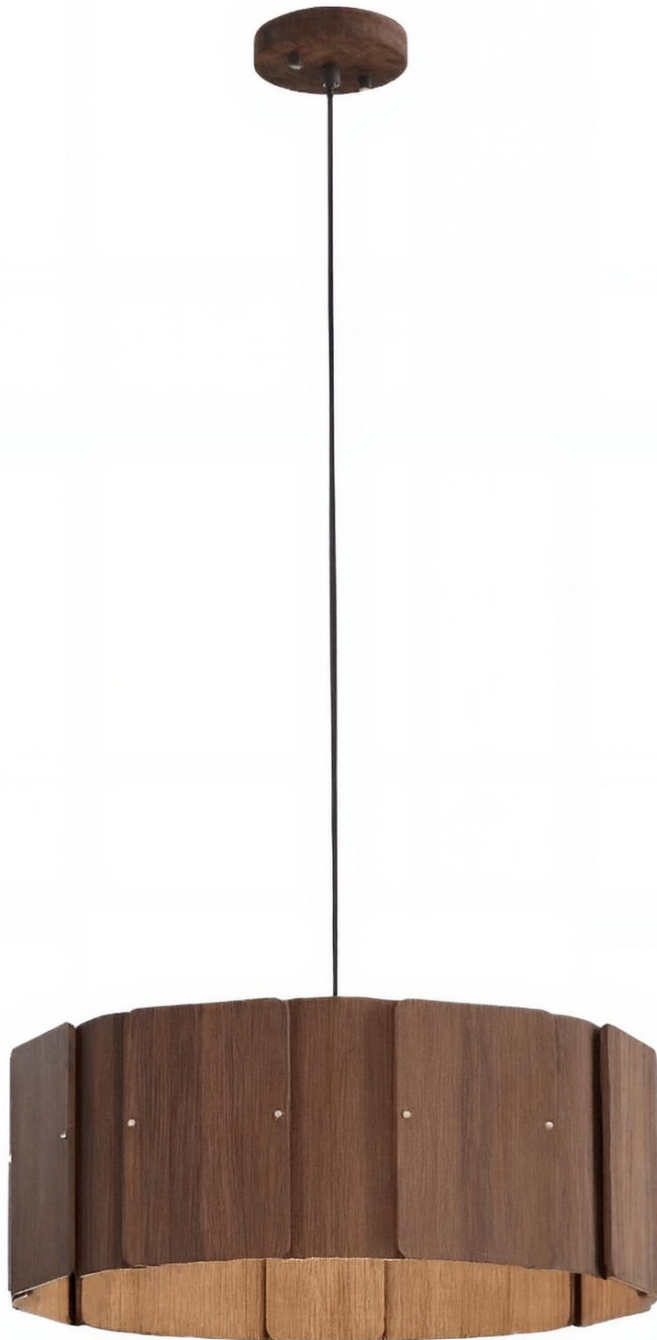

Keera Series - Pendant

[AES-32-MYCP-KYRA]

Technical Specifications

ATTRIBUTE	VALUES
Wattages	TBC, 60W
IP Rating	20, TBC
Voltage	AC220-240V
Light Source & Brand	LED: E27
Size - Diameter	Diameter: 500mmØ
Size - Height	Height: 220mmH
Material of Housing	Housing Material: Wood & Metal
Operating Temperature	Operating Temperature: -10°C to +40°C
Trim / Outer Colour	Trim/Outer: Natural Wood, Trim/Outer: Walnut Wood
Mounting Options	TBC, Pendant

Product Options

ATTRIBUTE	VALUES
Size - Diameter	Diameter: 500mmØ
Size - Height	Height: 220mmH
Material of Housing	Housing Material: Wood & Metal
Operating Temperature	Operating Temperature: -10°C to +40°C