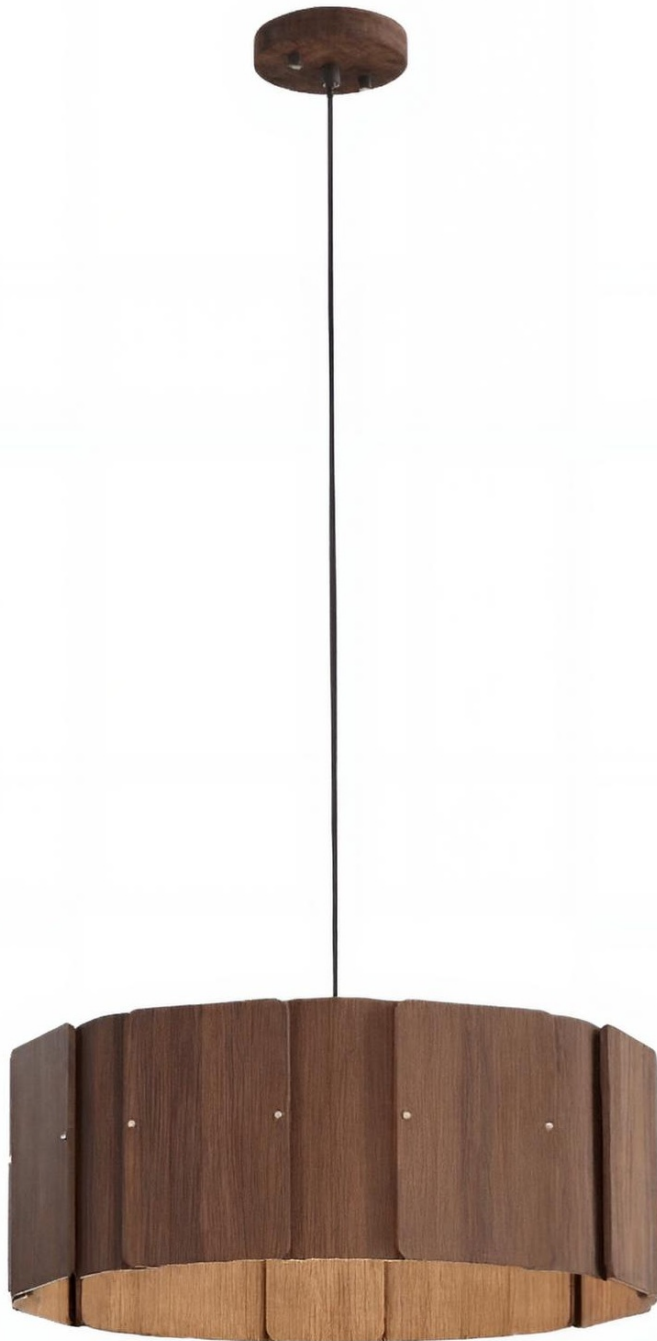

Keera Series - Pendant

Technical Specifications

ATTRIBUTE	VALUES
Wattages	TBC, 60W
IP Rating	20, TBC
Voltage	AC220-240V
Light Source & Brand	LED: E27
Size - Diameter	Diameter: 500mmØ
Size - Height	Height: 220mmH
Material of Housing	Housing Material: Wood & Metal
Operating Temperature	Operating Temperature: -10°C to +40°C
Trim / Outer Colour	Trim/Outer: Natural Wood, Trim/Outer: Walnut Wood
Mounting Options	TBC, Pendant

Product Options

ATTRIBUTE	VALUES
Size - Diameter	Diameter: 500mmØ
Size - Height	Height: 220mmH
Material of Housing	Housing Material: Wood & Metal
Operating Temperature	Operating Temperature: -10°C to +40°C