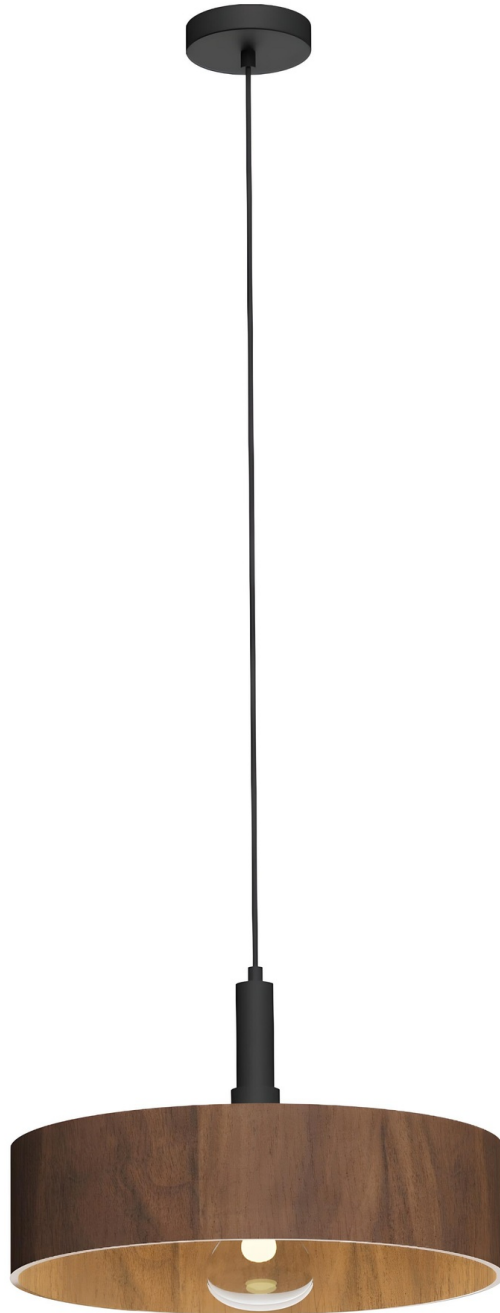

Vincent Series - Pendant

[AES-32-MYCP-VELA]

Technical Specifications

ATTRIBUTE	VALUES
Wattages	TBC, 60W
IP Rating	20, TBC
Voltage	AC220-240V
Light Source & Brand	LED: E27
Size - Diameter	Diameter: 300mmØ, Diameter: 400mmØ, Diameter: 500mmØ
Size - Height	Height: 80mmH, Height: 112mmH, Height: 125mmH
Weight	Weight: 1.2kg, Weight: 1.5kg, Weight: 2kg
Material of Housing	Housing Material: Wood & Metal
Operating Temperature	Operating Temperature: -10°C to +40°C
Trim / Outer Colour	Trim/Outer: Natural Wood, Trim/Outer: Walnut Wood
Mounting Options	TBC, Pendant

Product Options

ATTRIBUTE	VALUES
Size - Diameter	Diameter: 300mmØ, Diameter: 400mmØ, Diameter: 500mmØ
Size - Height	Height: 80mmH, Height: 112mmH, Height: 125mmH
Material of Housing	Housing Material: Wood & Metal
Operating Temperature	Operating Temperature: -10°C to +40°C