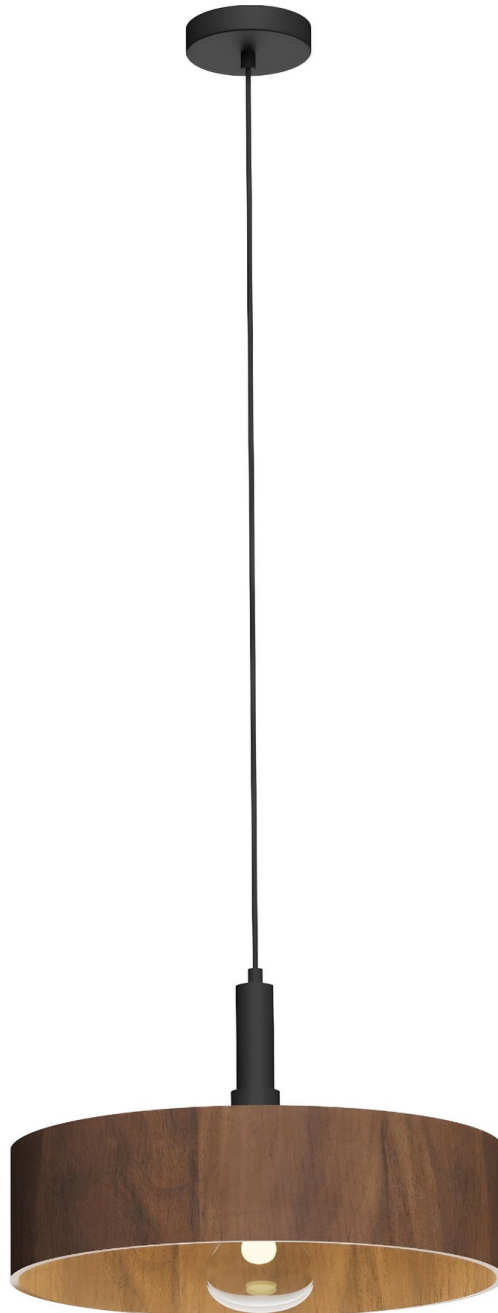

## Vincent Series - Pendant

### Technical Specifications

ATTRIBUTE	VALUES
Wattages	TBC, 60W
IP Rating	20, TBC
Voltage	AC220-240V
Light Source & Brand	LED: E27
Size - Diameter	Diameter: 300mmØ, Diameter: 400mmØ, Diameter: 500mmØ
Size - Height	Height: 80mmH, Height: 112mmH, Height: 125mmH
Weight	Weight: 1.2kg, Weight: 1.5kg, Weight: 2kg
Material of Housing	Housing Material: Wood & Metal
Operating Temperature	Operating Temperature: -10°C to +40°C
Trim / Outer Colour	Trim/Outer: Natural Wood, Trim/Outer: Walnut Wood
Mounting Options	TBC, Pendant

## Product Options

ATTRIBUTE	VALUES
Size - Diameter	Diameter: 300mmØ, Diameter: 400mmØ, Diameter: 500mmØ
Size - Height	Height: 80mmH, Height: 112mmH, Height: 125mmH
Material of Housing	Housing Material: Wood & Metal
Operating Temperature	Operating Temperature: -10°C to +40°C