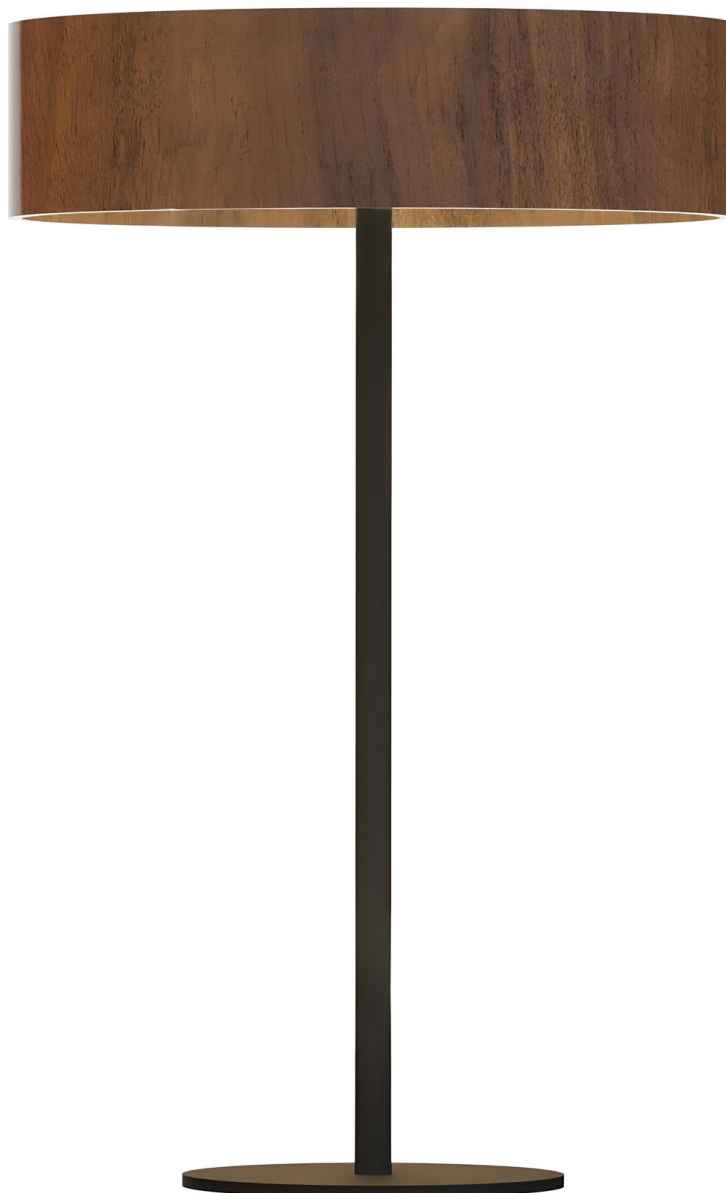

Vincent Series - Table Lamp

Technical Specifications

ATTRIBUTE	VALUES
Wattages	TBC, 20W
Efficacy	90lm/W
Correlated Colour Index (CRI)	>80, TBC
IP Rating	20, TBC
Voltage	AC220-240V
Light Source & Brand	LED: 3A
Driver	Driver: Eaglerise
Size - Diameter	Diameter: 400mmØ
Size - Width	Width: 95mmW
Size - Height	Height: 550mmH
Weight	Weight: 1.3kg
Dimming Options	Non-Dimmable, Triac Dimmable, TBC, 0-10V Dimmable, DALI Dimmable
Material of Housing	Housing Material: Wood & Metal
Operating Temperature	Operating Temperature: -10°C to +40°C
Trim / Outer Colour	Trim/Outer: Natural Wood, Trim/Outer: Walnut Wood
Correlated Colour Temperature (CCT)	CCT: 3000K

Product Options

ATTRIBUTE	VALUES
Size - Diameter	Diameter: 400mmØ
Size - Height	Height: 550mmH
Dimming Options	Non-Dimmable, Triac Dimmable, TBC, 0-10V Dimmable, DALI Dimmable
Material of Housing	Housing Material: Wood & Metal
Operating Temperature	Operating Temperature: -10°C to +40°C