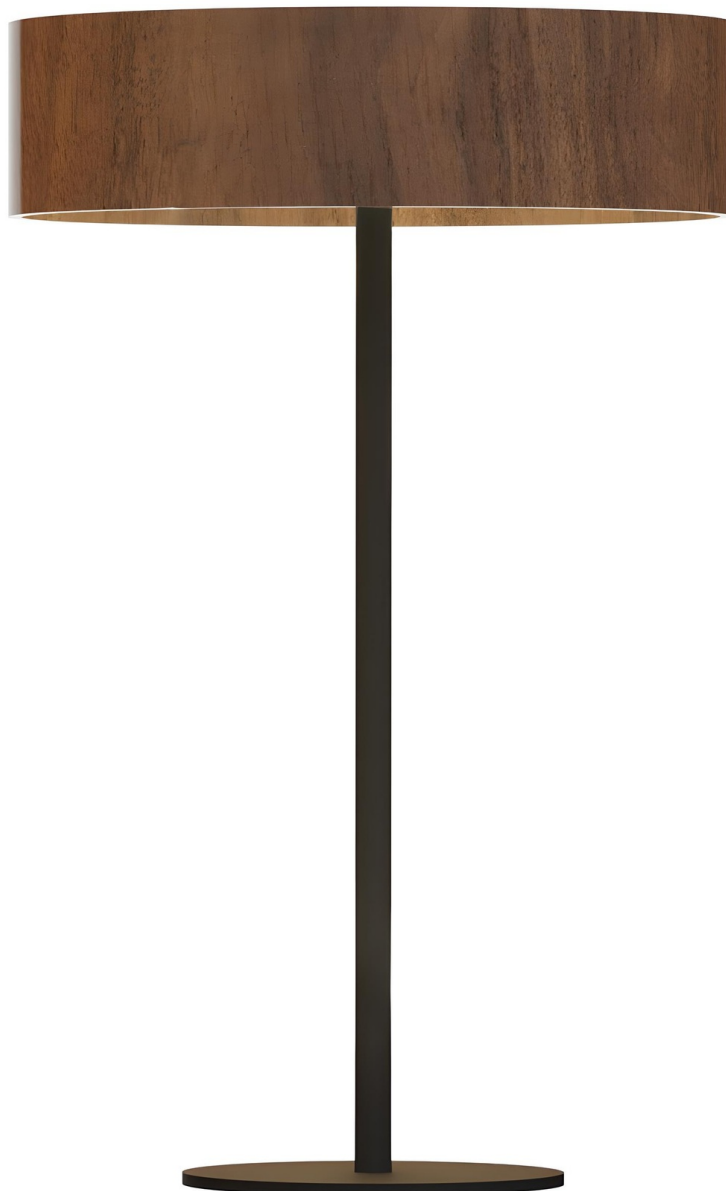

Vincent Series - Table Lamp

[AES-32-MYCT-VELA]

Technical Specifications

ATTRIBUTE	VALUES
Wattages	TBC, 20W
Efficacy	90lm/W
Correlated Colour Index (CRI)	>80, TBC
IP Rating	20, TBC
Voltage	AC220-240V
Light Source & Brand	LED: 3A
Driver	Driver: Eaglerise
Size - Diameter	Diameter: 400mmØ
Size - Width	Width: 95mmW
Size - Height	Height: 550mmH
Weight	Weight: 1.3kg
Dimming Options	Non-Dimmable, Triac Dimmable, TBC, 0-10V Dimmable, DALI Dimmable
Material of Housing	Housing Material: Wood & Metal
Operating Temperature	Operating Temperature: -10°C to +40°C
Trim / Outer Colour	Trim/Outer: Natural Wood, Trim/Outer: Walnut Wood
Correlated Colour Temperature (CCT)	CCT: 3000K

Product Options

ATTRIBUTE	VALUES
Size - Diameter	Diameter: 400mmØ
Size - Height	Height: 550mmH
Dimming Options	Non-Dimmable, Triac Dimmable, TBC, 0-10V Dimmable, DALI Dimmable
Material of Housing	Housing Material: Wood & Metal
Operating Temperature	Operating Temperature: -10°C to +40°C