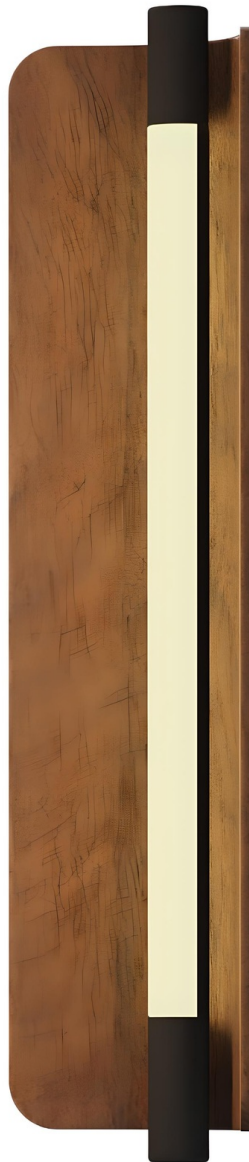

# Lyndon Series - Wall Lamp

[AES-32-MYCW-LYDIA]

## Technical Specifications

ATTRIBUTE	VALUES
Wattages	4W, TBC
Efficacy	90lm/W
Correlated Colour Index (CRI)	>80, TBC
IP Rating	20, TBC
Voltage	AC220-240V
Light Source & Brand	LED: 3A
Driver	Driver: Eaglerise
Size - Length	Length: 150mmL
Size - Width	Width: 57mmW
Size - Height	Height: 480mmH
Weight	Weight: 1.2kg
Beam Angle	TBC, Beam Angle: 180°
Dimming Options	Non-Dimmable, Triac Dimmable, TBC, 0-10V Dimmable, DALI Dimmable
Material of Housing	Housing Material: Wood & Metal
Operating Temperature	Operating Temperature: -10°C to +40°C
Trim / Outer Colour	Trim/Outer: Natural Wood, Trim/Outer: Walnut Wood
Correlated Colour Temperature (CCT)	CCT: 3000K

## Product Options

ATTRIBUTE	VALUES
Size - Length	Length: 150mmL
Size - Height	Height: 480mmH
Beam Angle	TBC, Beam Angle: 180°
Dimming Options	Non-Dimmable, Triac Dimmable, TBC, 0-10V Dimmable, DALI Dimmable
Material of Housing	Housing Material: Wood & Metal
Operating Temperature	Operating Temperature: -10°C to +40°C