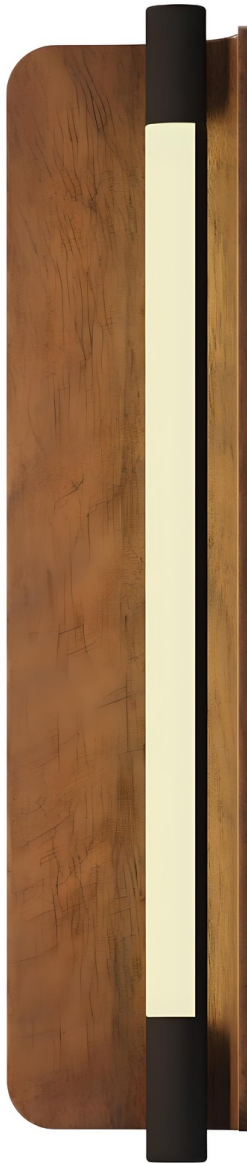

## Lyndon Series - Wall Lamp

### Technical Specifications

ATTRIBUTE	VALUES
Wattages	4, TBC
Efficacy	90lm/W
Correlated Colour Index (CRI)	>80, TBC
IP Rating	20, TBC
Voltage	AC220-240V
Light Source & Brand	LED: 3A
Driver	Driver: Eaglerise
Size - Length	Length: 150mmL
Size - Width	Width: 57mmW
Size - Height	Height: 480mmH
Weight	Weight: 1.2kg
Beam Angle	TBC, Beam Angle: 180°
Dimming Options	Non-Dimmable, Triac Dimmable, TBC, 0-10V Dimmable, DALI Dimmable
Material of Housing	Housing Material: Wood & Metal
Operating Temperature	Operating Temperature: -10°C to +40°C
Trim / Outer Colour	Trim/Outer: Natural Wood, Trim/Outer: Walnut Wood
Correlated Colour Temperature (CCT)	CCT: 3000K

## Product Options

ATTRIBUTE	VALUES
Size - Length	Length: 150mmL
Size - Height	Height: 480mmH
Beam Angle	TBC, Beam Angle: 180°
Dimming Options	Non-Dimmable, Triac Dimmable, TBC, 0-10V Dimmable, DALI Dimmable
Material of Housing	Housing Material: Wood & Metal
Operating Temperature	Operating Temperature: -10°C to +40°C