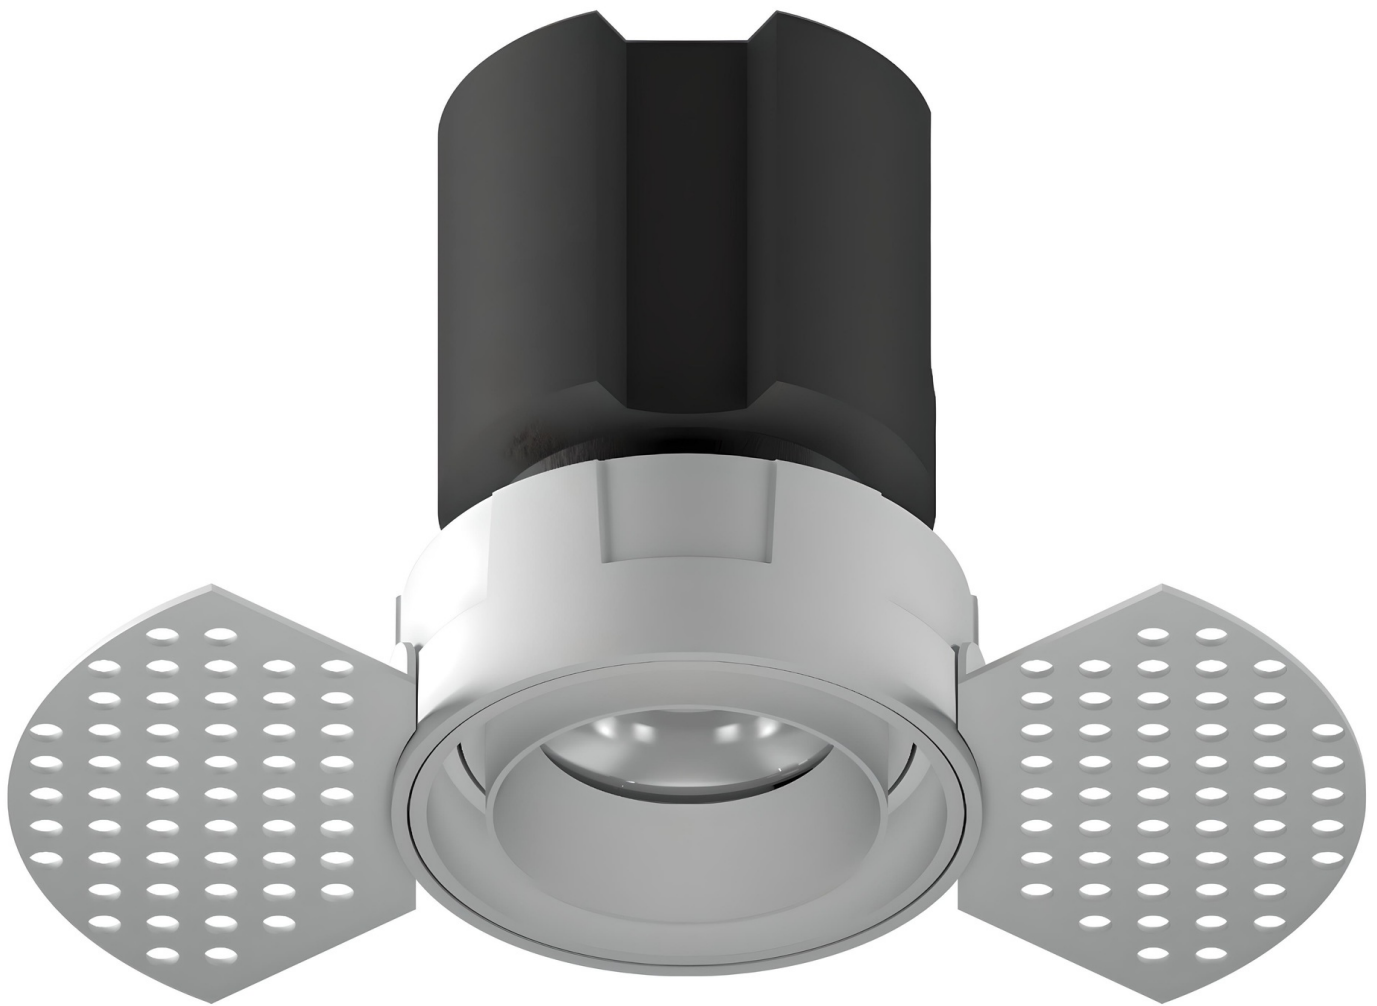

Oakbank Series - Round Trimless- 62

[AES-20-C28-RDT-62]

Technical Specifications

| ATTRIBUTE | VALUES |
|-------------------------------------|--|
| Wattages | 3W, 5W, 7W, TBC |
| Efficacy | 100lm/W |
| Correlated Colour Index (CRI) | >80, >90, TBC |
| MacAdam Ellipse (SDCM) | <3 |
| IP Rating | 20, TBC |
| Voltage | AC220-240V, 50/60Hz |
| Light Source & Brand | LED: Citizen COB |
| Driver | Driver: BOKE, Driver: AIDimming |
| Size - Diameter | Diameter: 61.6mmØ |
| Size - Height | Height: 79.1mmH |
| Cut Out Size - Diameter | Cut Out: 58mmØ |
| Weight | Weight: 0.48kg |
| Beam Angle | TBC, Beam Angle: 15°, Beam Angle: 24°, Beam Angle: 38°, Beam Angle: 60° |
| Dimming Options | Non-Dimmable, Triac Dimmable, TBC, 0-10V Dimmable, DALI Dimmable |
| Material of Housing | Housing Material: Aluminium |
| Material of Optics- Glare control | Optics Material: Polycarbonate |
| Operating Temperature | Operating Temperature: -15°C to 40°C |
| Trim / Outer Colour | Trim/Outer: White, Trim/Outer: Black |
| Reflector / Internal Colour | Reflector/Internal: White, Reflector/Internal: Black, Reflector/Internal: Silver, Reflector/Internal: Gold, Reflector/Internal: Shiny Silver |
| Correlated Colour Temperature (CCT) | CCT: 2700K, CCT: 3000K, CCT: 3500K, CCT: 4000K, CCT: 5000K |
| Mounting Options | TBC, Recessed |
| Frame Option | Trimless |
| Lens Options | TBC, Lens |
| Accessories | Honeycomb |
| Lamp Life | Lamp Life: 50,000 hrs with AU plug |

Product Options

| ATTRIBUTE | VALUES |
|-----------------------|---|
| Size - Diameter | Diameter: 61.6mmØ |
| Size - Height | Height: 79.1mmH |
| Beam Angle | TBC, Beam Angle: 15°, Beam Angle: 24°, Beam Angle: 38°, Beam Angle: 60° |
| Dimming Options | Non-Dimmable, Triac Dimmable, TBC, 0-10V Dimmable, DALI Dimmable |
| Material of Housing | Housing Material: Aluminium |
| Operating Temperature | Operating Temperature: -15°C to 40°C |
| Accessories | Honeycomb |