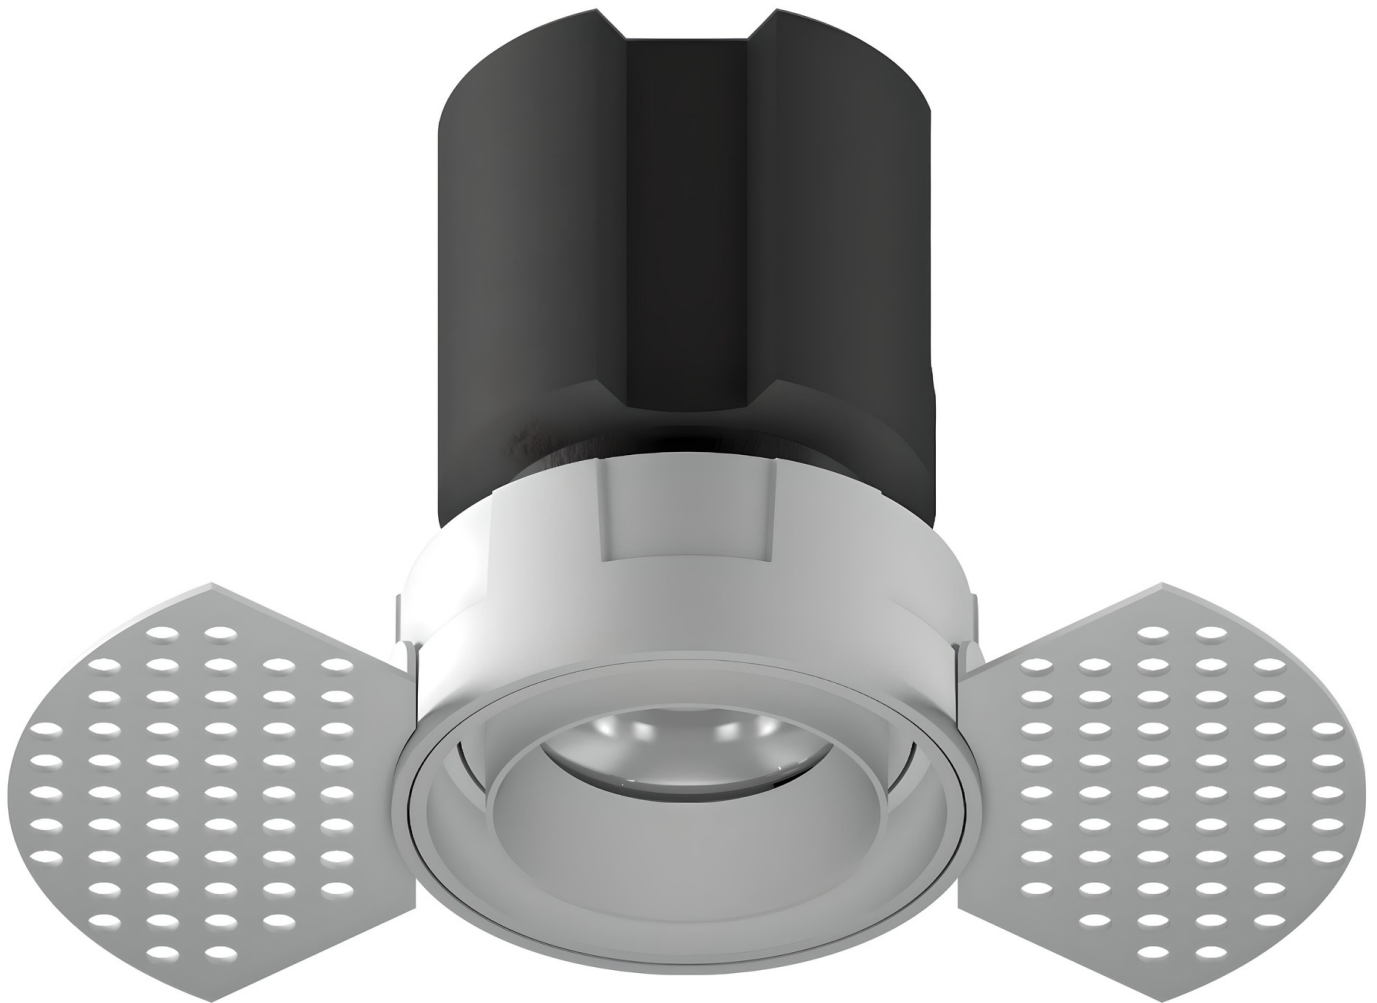

Oakbank Series - Round Trimless - 84

Technical Specifications

ATTRIBUTE	VALUES
Wattages	8W, 10W, 12W, TBC
Efficacy	100lm/W
Correlated Colour Index (CRI)	>80, >90, TBC
MacAdam Ellipse (SDCM)	<3
IP Rating	20, TBC
Voltage	AC220-240V, 50/60Hz
Light Source & Brand	LED: Citizen COB
Driver	Driver: BOKE, Driver: AIDimming
Size - Diameter	Diameter: 84mmØ
Size - Height	Height: 100.5mmH
Cut Out Size - Diameter	Cut Out: 75mmØ
Weight	Weight: 0.53kg
Beam Angle	TBC, Beam Angle: 15°, Beam Angle: 24°, Beam Angle: 38°, Beam Angle: 60°
Dimming Options	Non-Dimmable, Triac Dimmable, TBC, 0-10V Dimmable, DALI Dimmable
Material of Housing	Housing Material: Aluminium
Material of Optics- Glare control	Optics Material: Polycarbonate
Operating Temperature	Operating Temperature: -15°C to 40°C
Trim / Outer Colour	Trim/Outer: White, Trim/Outer: Black
Reflector / Internal Colour	Reflector/Internal: White, Reflector/Internal: Black, Reflector/Internal: Silver, Reflector/Internal: Gold, Reflector/Internal: Shiny Silver
Correlated Colour Temperature (CCT)	CCT: 2700K, CCT: 3000K, CCT: 3500K, CCT: 4000K, CCT: 5000K
Mounting Options	TBC, Recessed
Frame Option	Trimless
Lens Options	TBC, Lens/Reflector
Accessories	Honeycomb
Lamp Life	Lamp Life: 50,000 hrs with AU plug

Product Options

ATTRIBUTE	VALUES
-----------	--------

ATTRIBUTE	VALUES
Size - Diameter	Diameter: 84mmØ
Size - Height	Height: 100.5mmH
Beam Angle	TBC, Beam Angle: 15°, Beam Angle: 24°, Beam Angle: 38°, Beam Angle: 60°
Dimming Options	Non-Dimmable, Triac Dimmable, TBC, 0-10V Dimmable, DALI Dimmable
Material of Housing	Housing Material: Aluminium
Operating Temperature	Operating Temperature: -15°C to 40°C
Accessories	Honeycomb