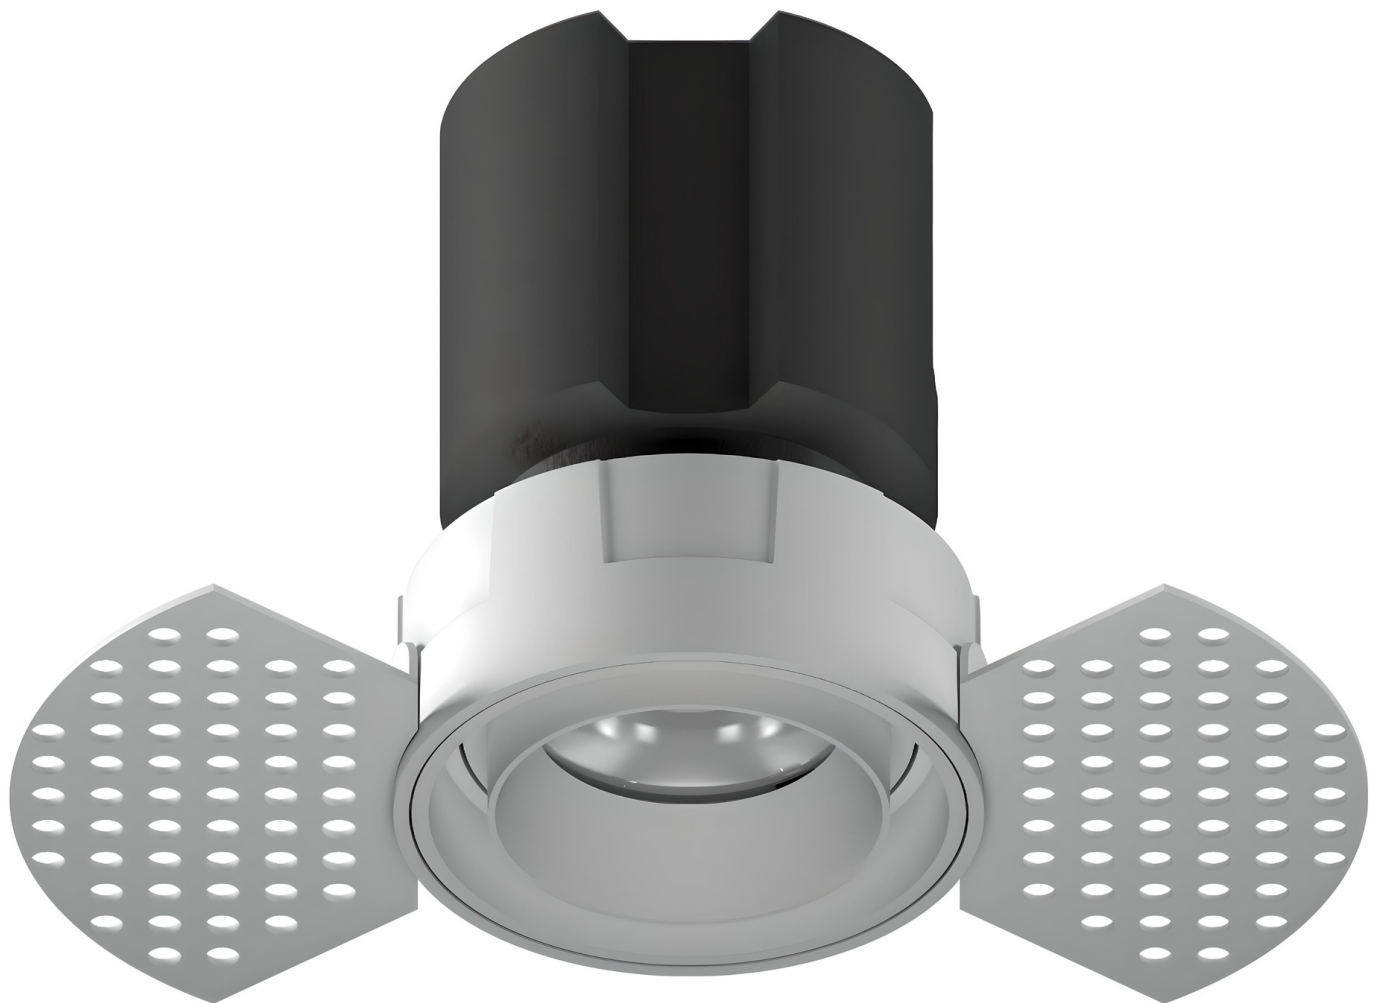

Oakbank Series - Round Trimless - 110

[AES-20-C28-RDT-110]

Technical Specifications

ATTRIBUTE	VALUES
Wattages	TBC, 14W, 16W, 18W, 20W
Efficacy	100lm/W
Correlated Colour Index (CRI)	>80, >90, TBC
MacAdam Ellipse (SDCM)	<3
IP Rating	20, TBC
Voltage	AC220-240V, 50/60Hz
Light Source & Brand	LED: Citizen COB
Driver	Driver: BOKE, Driver: AIDimming
Size - Diameter	Diameter: 110mmØ
Size - Height	Height: 121.5mmH
Cut Out Size - Diameter	Cut Out: 95mmØ
Weight	Weight: 0.85kg
Beam Angle	TBC, Beam Angle: 15°, Beam Angle: 24°, Beam Angle: 38°, Beam Angle: 60°
Dimming Options	Non-Dimmable, Triac Dimmable, TBC, 0-10V Dimmable, DALI Dimmable
Material of Housing	Housing Material: Aluminium
Material of Optics- Glare control	Optics Material: Polycarbonate
Operating Temperature	Operating Temperature: -15°C to 40°C
Trim / Outer Colour	Trim/Outer: White, Trim/Outer: Black
Reflector / Internal Colour	Reflector/Internal: White, Reflector/Internal: Black, Reflector/Internal: Silver, Reflector/Internal: Gold, Reflector/Internal: Shiny Silver
Correlated Colour Temperature (CCT)	CCT: 2700K, CCT: 3000K, CCT: 3500K, CCT: 4000K, CCT: 5000K
Mounting Options	TBC, Recessed
Frame Option	Trimless
Lens Options	TBC, Lens/Reflector
Accessories	Honeycomb
Lamp Life	Lamp Life: 50,000 hrs with AU plug

Product Options

ATTRIBUTE	VALUES
Size - Diameter	Diameter: 110mmØ
Size - Height	Height: 121.5mmH
Beam Angle	TBC, Beam Angle: 15°, Beam Angle: 24°, Beam Angle: 38°, Beam Angle: 60°
Dimming Options	Non-Dimmable, Triac Dimmable, TBC, 0-10V Dimmable, DALI Dimmable
Material of Housing	Housing Material: Aluminium
Operating Temperature	Operating Temperature: -15°C to 40°C
Accessories	Honeycomb