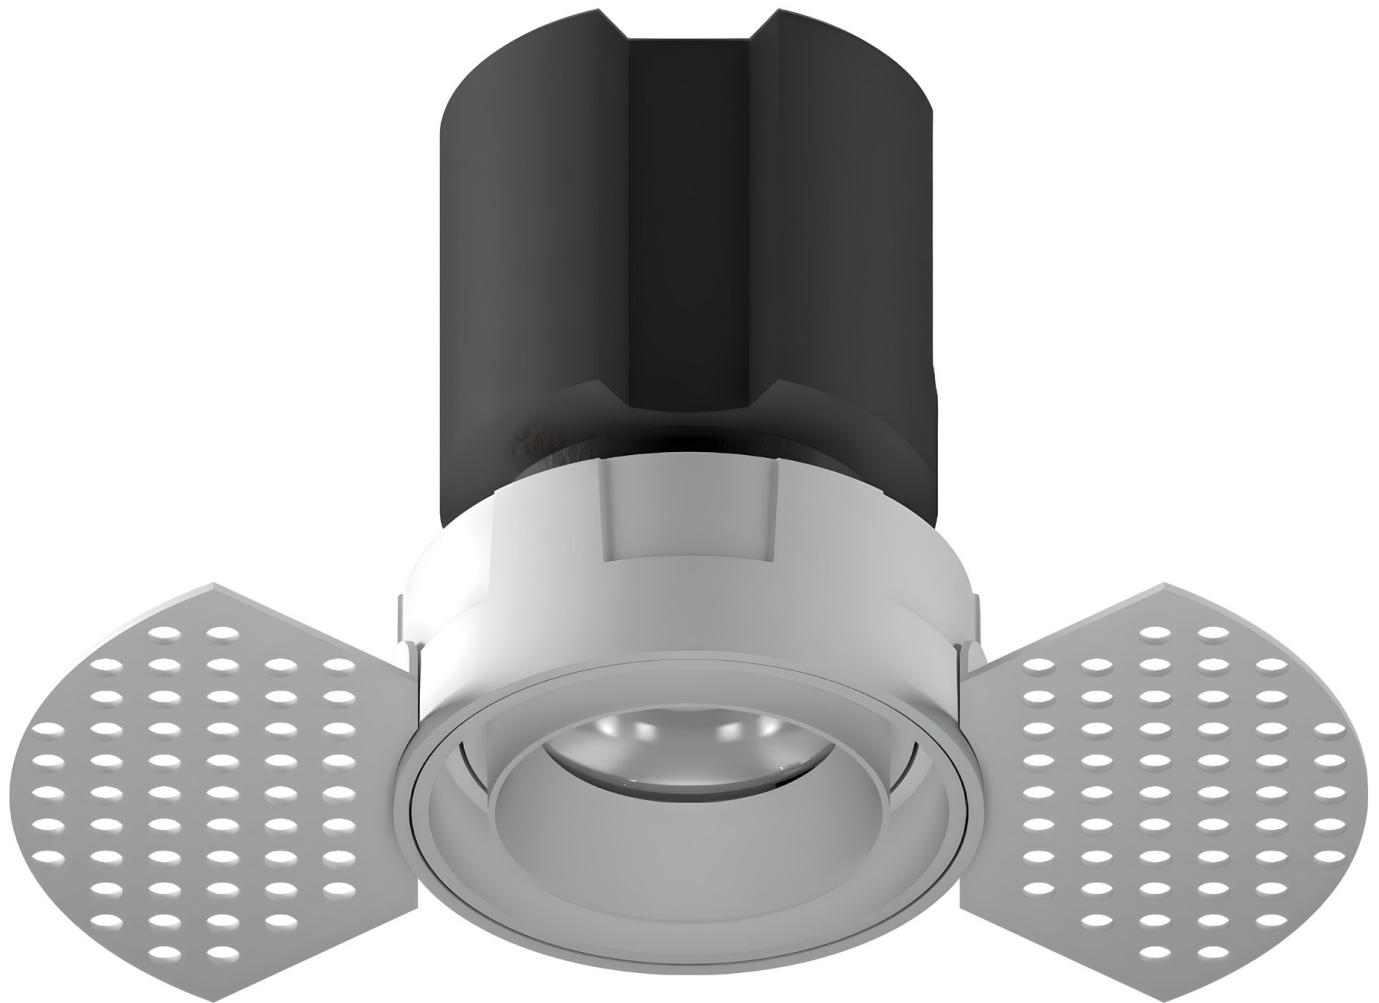

# Oakbank Series - Round Trimless - 110

## Technical Specifications

ATTRIBUTE	VALUES
Wattages	TBC, 14W, 16W, 18W, 20W
Efficacy	100lm/W
Correlated Colour Index (CRI)	>80, >90, TBC
MacAdam Ellipse (SDCM)	<3
IP Rating	20, TBC
Voltage	AC220-240V, 50/60Hz
Light Source & Brand	LED: Citizen COB
Driver	Driver: BOKE, Driver: AIDimming
Size - Diameter	Diameter: 110mmØ
Size - Height	Height: 121.5mmH
Cut Out Size - Diameter	Cut Out: 95mmØ
Weight	Weight: 0.85kg
Beam Angle	TBC, Beam Angle: 15°, Beam Angle: 24°, Beam Angle: 38°, Beam Angle: 60°
Dimming Options	Non-Dimmable, Triac Dimmable, TBC, 0-10V Dimmable, DALI Dimmable
Material of Housing	Housing Material: Aluminium
Material of Optics- Glare control	Optics Material: Polycarbonate
Operating Temperature	Operating Temperature: -15°C to 40°C
Trim / Outer Colour	Trim/Outer: White, Trim/Outer: Black
Reflector / Internal Colour	Reflector/Internal: White, Reflector/Internal: Black, Reflector/Internal: Silver, Reflector/Internal: Gold, Reflector/Internal: Shiny Silver
Correlated Colour Temperature (CCT)	CCT: 2700K, CCT: 3000K, CCT: 3500K, CCT: 4000K, CCT: 5000K
Mounting Options	TBC, Recessed
Frame Option	Trimless
Lens Options	TBC, Lens/Reflector
Accessories	Honeycomb
Lamp Life	Lamp Life: 50,000 hrs with AU plug

## Product Options

ATTRIBUTE	VALUES
-----------	--------

ATTRIBUTE	VALUES
Size - Diameter	Diameter: 110mmØ
Size - Height	Height: 121.5mmH
Beam Angle	TBC, Beam Angle: 15°, Beam Angle: 24°, Beam Angle: 38°, Beam Angle: 60°
Dimming Options	Non-Dimmable, Triac Dimmable, TBC, 0-10V Dimmable, DALI Dimmable
Material of Housing	Housing Material: Aluminium
Operating Temperature	Operating Temperature: -15°C to 40°C
Accessories	Honeycomb