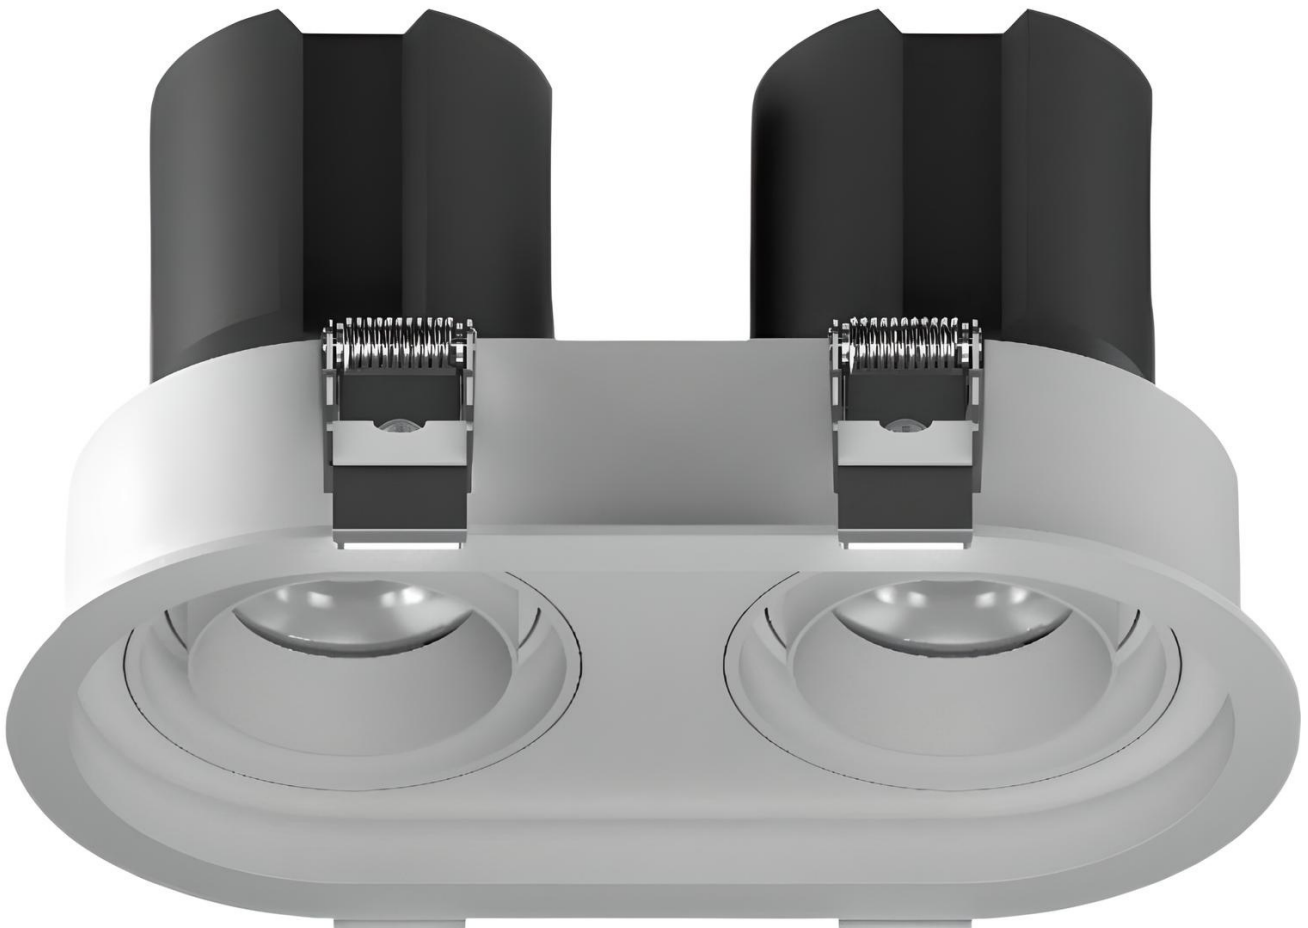

Oakbank Series - Round - 194

Technical Specifications

ATTRIBUTE	VALUES
Wattages	TBC, 2 x 8W (16W), 2 x 10W (20W), 2 x 12W (24W)
Efficacy	100lm/W
Correlated Colour Index (CRI)	>80, >90, TBC
MacAdam Ellipse (SDCM)	<3
IP Rating	20, TBC
Voltage	AC220-240V, 50/60Hz
Light Source & Brand	LED: Citizen COB
Driver	Driver: BOKE, Driver: AIDimming
Size - Diameter	Diameter: 193.8mmØ
Size - Height	Height: 111.7mmH
Cut Out Size - Diameter	Cut Out: 178mmØ
Cut Out Size - Width	Mounting Sleeve: 88mmW
Weight	Weight: 1.06kg
Beam Angle	TBC, Beam Angle: 15°, Beam Angle: 24°, Beam Angle: 38°, Beam Angle: 60°
Dimming Options	Non-Dimmable, Triac Dimmable, TBC, 0-10V Dimmable, DALI Dimmable
Material of Housing	Housing Material: Aluminium
Material of Optics- Glare control	Optics Material: Polycarbonate
Operating Temperature	Operating Temperature: -15°C to 40°C
Trim / Outer Colour	Trim/Outer: White, Trim/Outer: Black
Reflector / Internal Colour	Reflector/Internal: White, Reflector/Internal: Black, Reflector/Internal: Silver, Reflector/Internal: Gold, Reflector/Internal: Shiny Silver
Correlated Colour Temperature (CCT)	CCT: 2700K, CCT: 3000K, CCT: 3500K, CCT: 4000K, CCT: 5000K
Mounting Options	TBC, Recessed
Frame Option	Framed
Lens Options	TBC, Lens/Reflector
Accessories	Honeycomb
Lamp Life	Lamp Life: 50,000 hrs with AU plug

Product Options

ATTRIBUTE	VALUES
Size - Diameter	Diameter: 193.8mmØ
Size - Height	Height: 111.7mmH
Cut Out Size - Width	Mounting Sleeve: 88mmW
Beam Angle	TBC, Beam Angle: 15°, Beam Angle: 24°, Beam Angle: 38°, Beam Angle: 60°
Dimming Options	Non-Dimmable, Triac Dimmable, TBC, 0-10V Dimmable, DALI Dimmable
Material of Housing	Housing Material: Aluminium
Operating Temperature	Operating Temperature: -15°C to 40°C
Accessories	Honeycomb