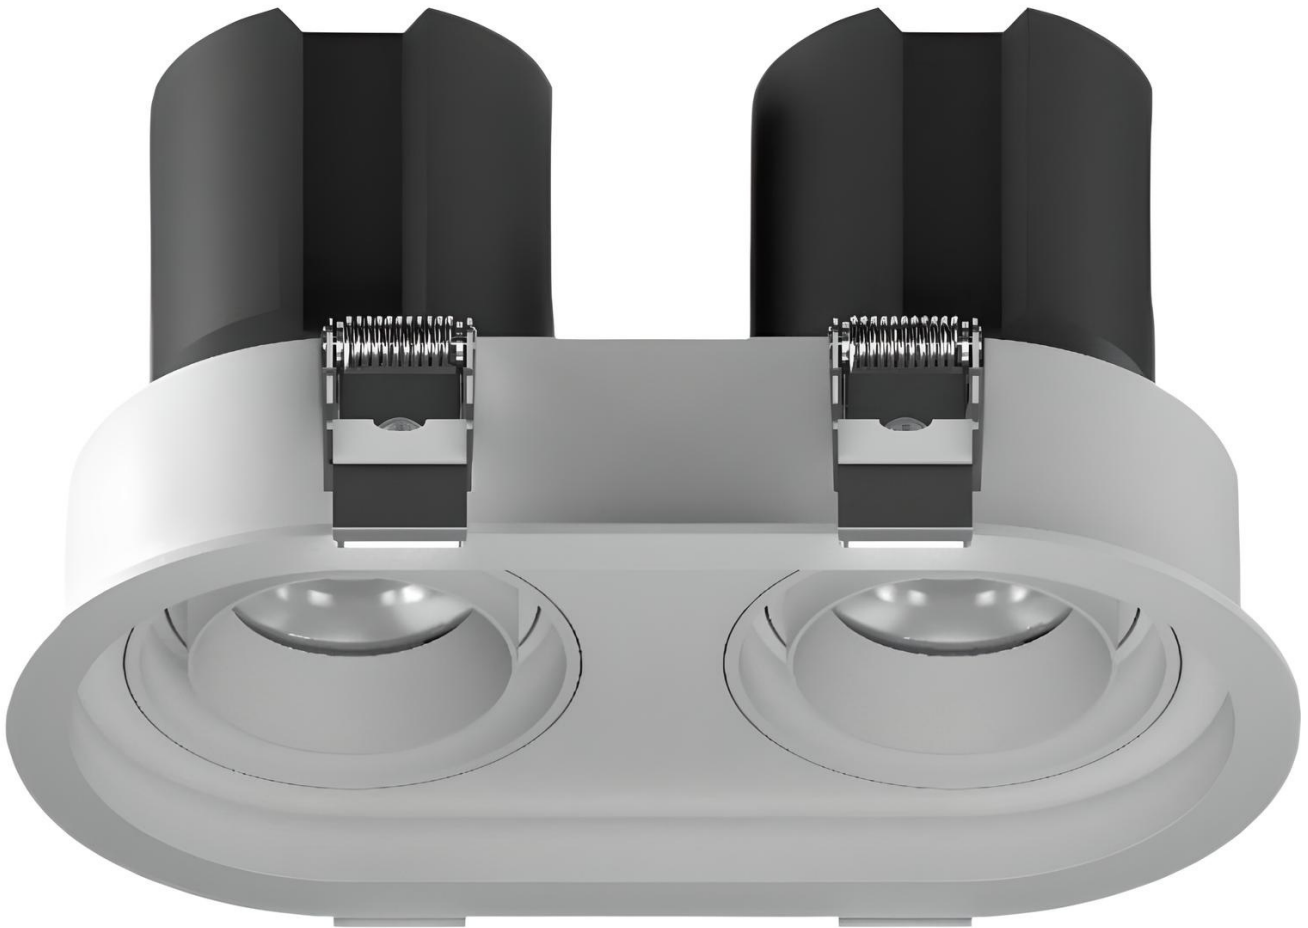

Oakbank Series - Round - 194

[AES-20-C28-RD-194]

Technical Specifications

ATTRIBUTE	VALUES
Wattages	TBC, 2 x 8W (16W), 2 x 10W (20W), 2 x 12W (24W)
Efficacy	100lm/W
Correlated Colour Index (CRI)	>80, >90, TBC
MacAdam Ellipse (SDCM)	<3
IP Rating	20, TBC
Voltage	AC220-240V, 50/60Hz
Light Source & Brand	LED: Citizen COB
Driver	Driver: BOKE, Driver: AIDimming
Size - Diameter	Diameter: 193.8mmØ
Size - Height	Height: 111.7mmH
Cut Out Size - Diameter	Cut Out: 178mmØ
Cut Out Size - Width	Mounting Sleeve: 88mmW
Weight	Weight: 1.06kg
Beam Angle	TBC, Beam Angle: 15°, Beam Angle: 24°, Beam Angle: 38°, Beam Angle: 60°
Dimming Options	Non-Dimmable, Triac Dimmable, TBC, 0-10V Dimmable, DALI Dimmable
Material of Housing	Housing Material: Aluminium
Material of Optics- Glare control	Optics Material: Polycarbonate
Operating Temperature	Operating Temperature: -15°C to 40°C
Trim / Outer Colour	Trim/Outer: White, Trim/Outer: Black
Reflector / Internal Colour	Reflector/Internal: White, Reflector/Internal: Black, Reflector/Internal: Silver, Reflector/Internal: Gold, Reflector/Internal: Shiny Silver
Correlated Colour Temperature (CCT)	CCT: 2700K, CCT: 3000K, CCT: 3500K, CCT: 4000K, CCT: 5000K
Mounting Options	TBC, Recessed
Frame Option	Framed
Lens Options	TBC, Lens/Reflector
Accessories	Honeycomb
Lamp Life	Lamp Life: 50,000 hrs with AU plug

Product Options

ATTRIBUTE	VALUES
Size - Diameter	Diameter: 193.8mmØ
Size - Height	Height: 111.7mmH
Cut Out Size - Width	Mounting Sleeve: 88mmW
Beam Angle	TBC, Beam Angle: 15°, Beam Angle: 24°, Beam Angle: 38°, Beam Angle: 60°
Dimming Options	Non-Dimmable, Triac Dimmable, TBC, 0-10V Dimmable, DALI Dimmable
Material of Housing	Housing Material: Aluminium
Operating Temperature	Operating Temperature: -15°C to 40°C
Accessories	Honeycomb