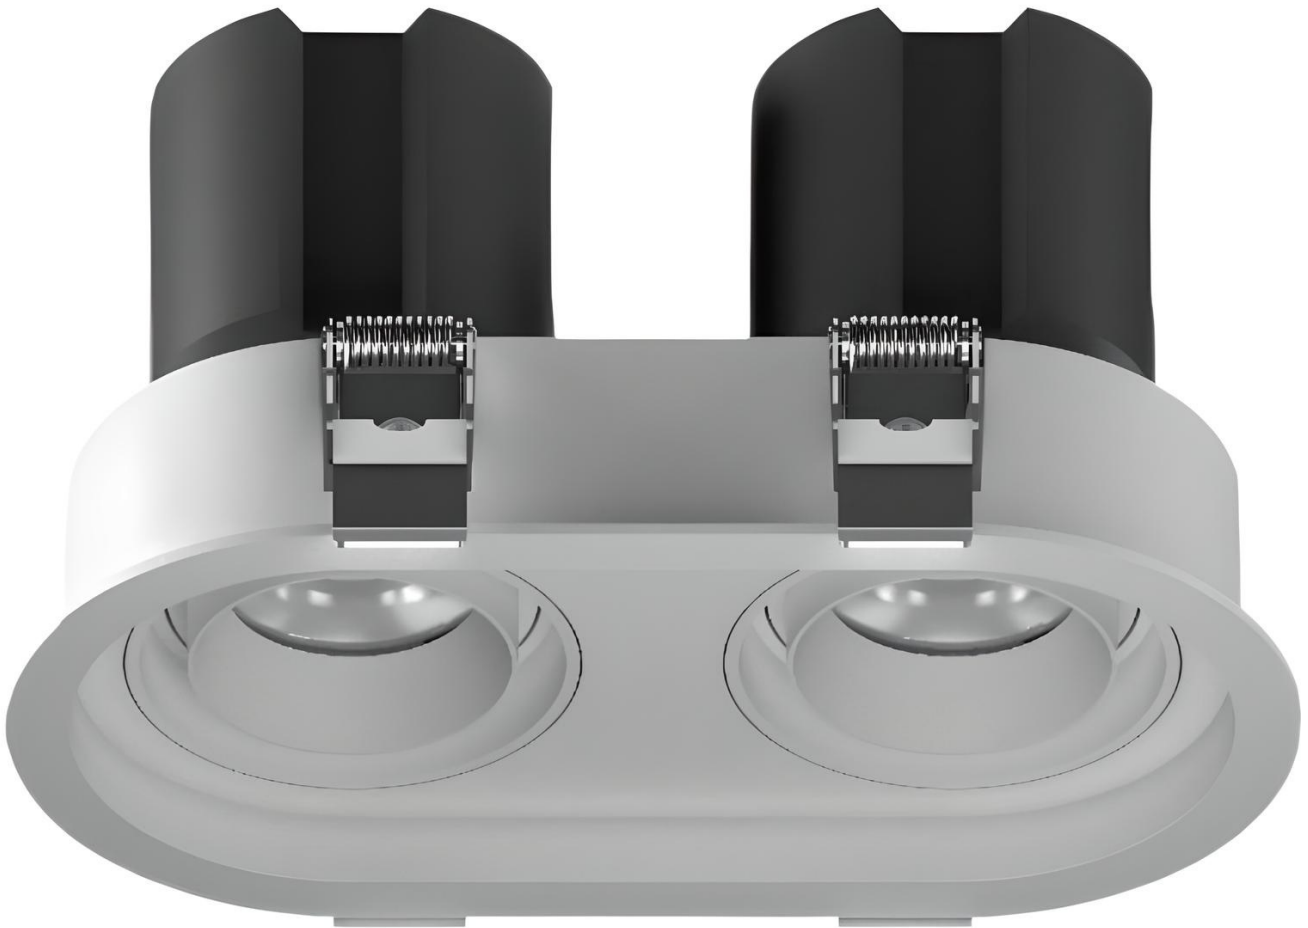

# Oakbank Series - Round - 240

[AES-20-C28-RD-240]

## Technical Specifications

ATTRIBUTE	VALUES
Wattages	TBC, 2 x 14W (28W), 2 x 16W (32W), 2 x 18W (36W), 2 x 20W (40W)
Efficacy	100lm/W
Correlated Colour Index (CRI)	>80, >90, TBC
MacAdam Ellipse (SDCM)	<3
IP Rating	20, TBC
Voltage	AC220-240V, 50/60Hz
Light Source & Brand	LED: Citizen COB
Driver	Driver: BOKE, Driver: AIDimming
Size - Diameter	Diameter: 238.5mmØ
Size - Height	Height: 133.5mmH
Cut Out Size - Diameter	Cut Out: 223mmØ
Cut Out Size - Width	Mounting Sleeve: 109mmW
Weight	Weight: 1.06kg
Beam Angle	TBC, Beam Angle: 15°, Beam Angle: 24°, Beam Angle: 38°, Beam Angle: 60°
Dimming Options	Non-Dimmable, Triac Dimmable, TBC, 0-10V Dimmable, DALI Dimmable
Material of Housing	Housing Material: Aluminium
Material of Optics- Glare control	Optics Material: Polycarbonate
Operating Temperature	Operating Temperature: -15°C to 40°C
Trim / Outer Colour	Trim/Outer: White, Trim/Outer: Black
Reflector / Internal Colour	Reflector/Internal: White, Reflector/Internal: Black, Reflector/Internal: Silver, Reflector/Internal: Gold, Reflector/Internal: Shiny Silver
Correlated Colour Temperature (CCT)	CCT: 2700K, CCT: 3000K, CCT: 3500K, CCT: 4000K, CCT: 5000K
Mounting Options	TBC, Recessed
Frame Option	Framed
Lens Options	TBC, Lens/Reflector
Accessories	Honeycomb
Lamp Life	Lamp Life: 50,000 hrs with AU plug

## Product Options

ATTRIBUTE	VALUES
Size - Diameter	Diameter: 238.5mmØ
Size - Height	Height: 133.5mmH
Cut Out Size - Width	Mounting Sleeve: 109mmW
Beam Angle	TBC, Beam Angle: 15°, Beam Angle: 24°, Beam Angle: 38°, Beam Angle: 60°
Dimming Options	Non-Dimmable, Triac Dimmable, TBC, 0-10V Dimmable, DALI Dimmable
Material of Housing	Housing Material: Aluminium
Operating Temperature	Operating Temperature: -15°C to 40°C
Accessories	Honeycomb