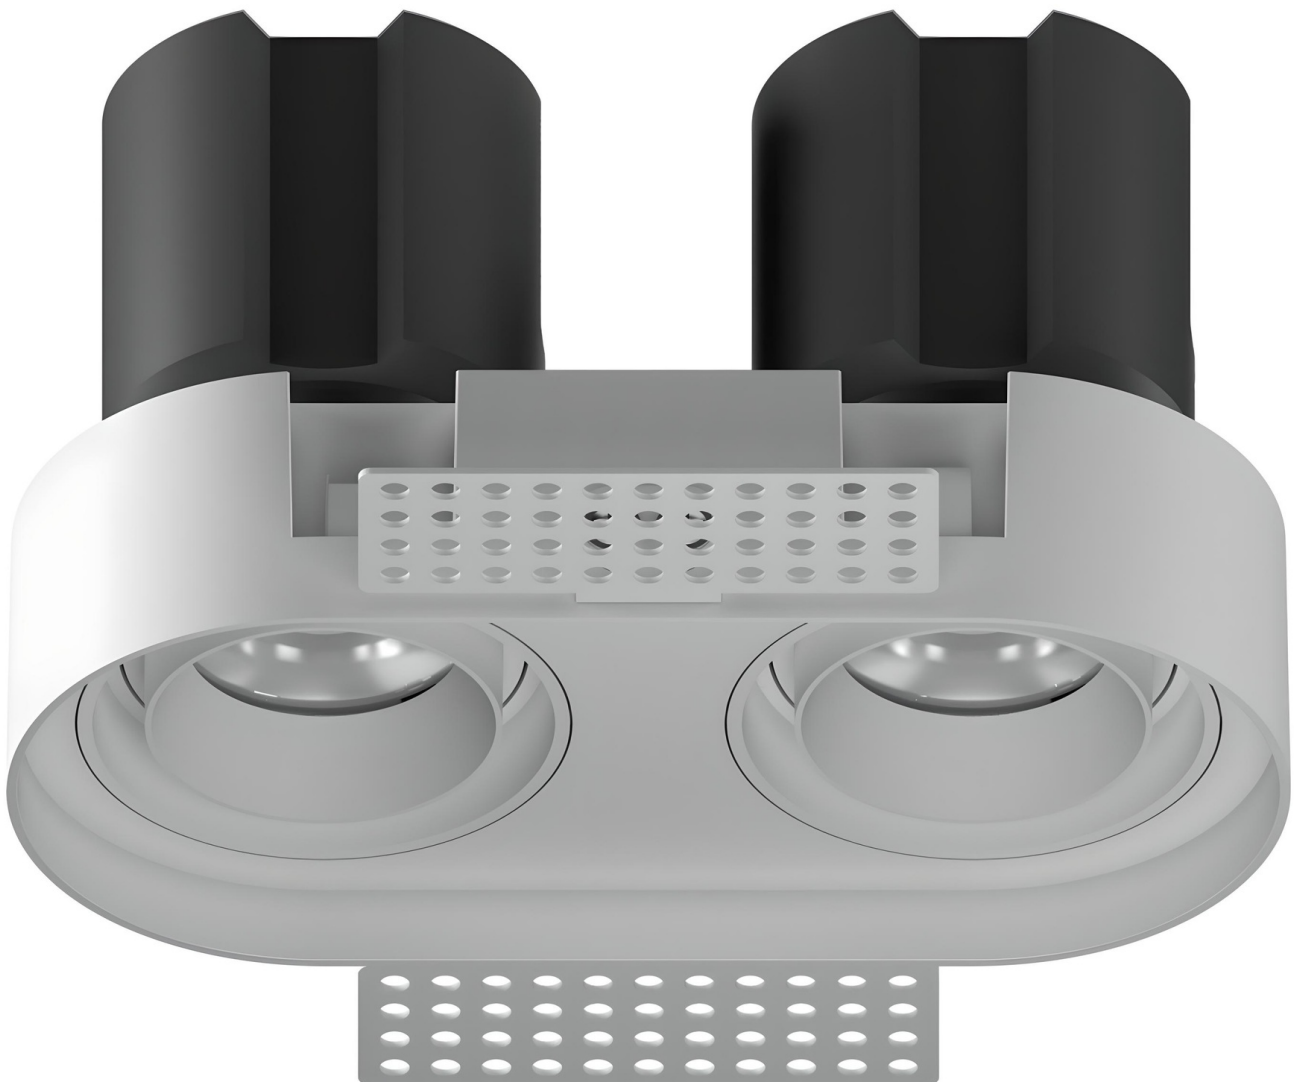

Oakbank Series - Round Trimless - 140

Technical Specifications

ATTRIBUTE	VALUES
Wattages	TBC, 2 x 3W (6W), 2 x 5W (10W), 2 x 7W (14W)
Efficacy	100lm/W
Correlated Colour Index (CRI)	>80, >90, TBC
MacAdam Ellipse (SDCM)	<3
IP Rating	20, TBC
Voltage	AC220-240V, 50/60Hz
Light Source & Brand	LED: Citizen COB
Driver	Driver: BOKE, Driver: AIDimming
Size - Diameter	Diameter: 139.5mmØ
Size - Height	Height: 84.15mmH
Cut Out Size - Diameter	Cut Out: 128mmØ
Cut Out Size - Width	Mounting Sleeve: 65mmW
Weight	Weight: 1.1kg
Beam Angle	TBC, Beam Angle: 15°, Beam Angle: 24°, Beam Angle: 38°, Beam Angle: 60°
Dimming Options	Non-Dimmable, Triac Dimmable, TBC, 0-10V Dimmable, DALI Dimmable
Material of Housing	Housing Material: Aluminium
Material of Optics- Glare control	Optics Material: Polycarbonate
Operating Temperature	Operating Temperature: -15°C to 40°C
Trim / Outer Colour	Trim/Outer: White, Trim/Outer: Black
Reflector / Internal Colour	Reflector/Internal: White, Reflector/Internal: Black, Reflector/Internal: Silver, Reflector/Internal: Gold, Reflector/Internal: Shiny Silver
Correlated Colour Temperature (CCT)	CCT: 2700K, CCT: 3000K, CCT: 3500K, CCT: 4000K, CCT: 5000K
Mounting Options	TBC, Recessed
Frame Option	Trimless
Lens Options	TBC, Lens
Accessories	Honeycomb
Lamp Life	Lamp Life: 50,000 hrs with AU plug

Product Options

ATTRIBUTE	VALUES
Size - Diameter	Diameter: 139.5mmØ
Size - Height	Height: 84.15mmH
Cut Out Size - Width	Mounting Sleeve: 65mmW
Beam Angle	TBC, Beam Angle: 15°, Beam Angle: 24°, Beam Angle: 38°, Beam Angle: 60°
Dimming Options	Non-Dimmable, Triac Dimmable, TBC, 0-10V Dimmable, DALI Dimmable
Material of Housing	Housing Material: Aluminium
Operating Temperature	Operating Temperature: -15°C to 40°C
Accessories	Honeycomb