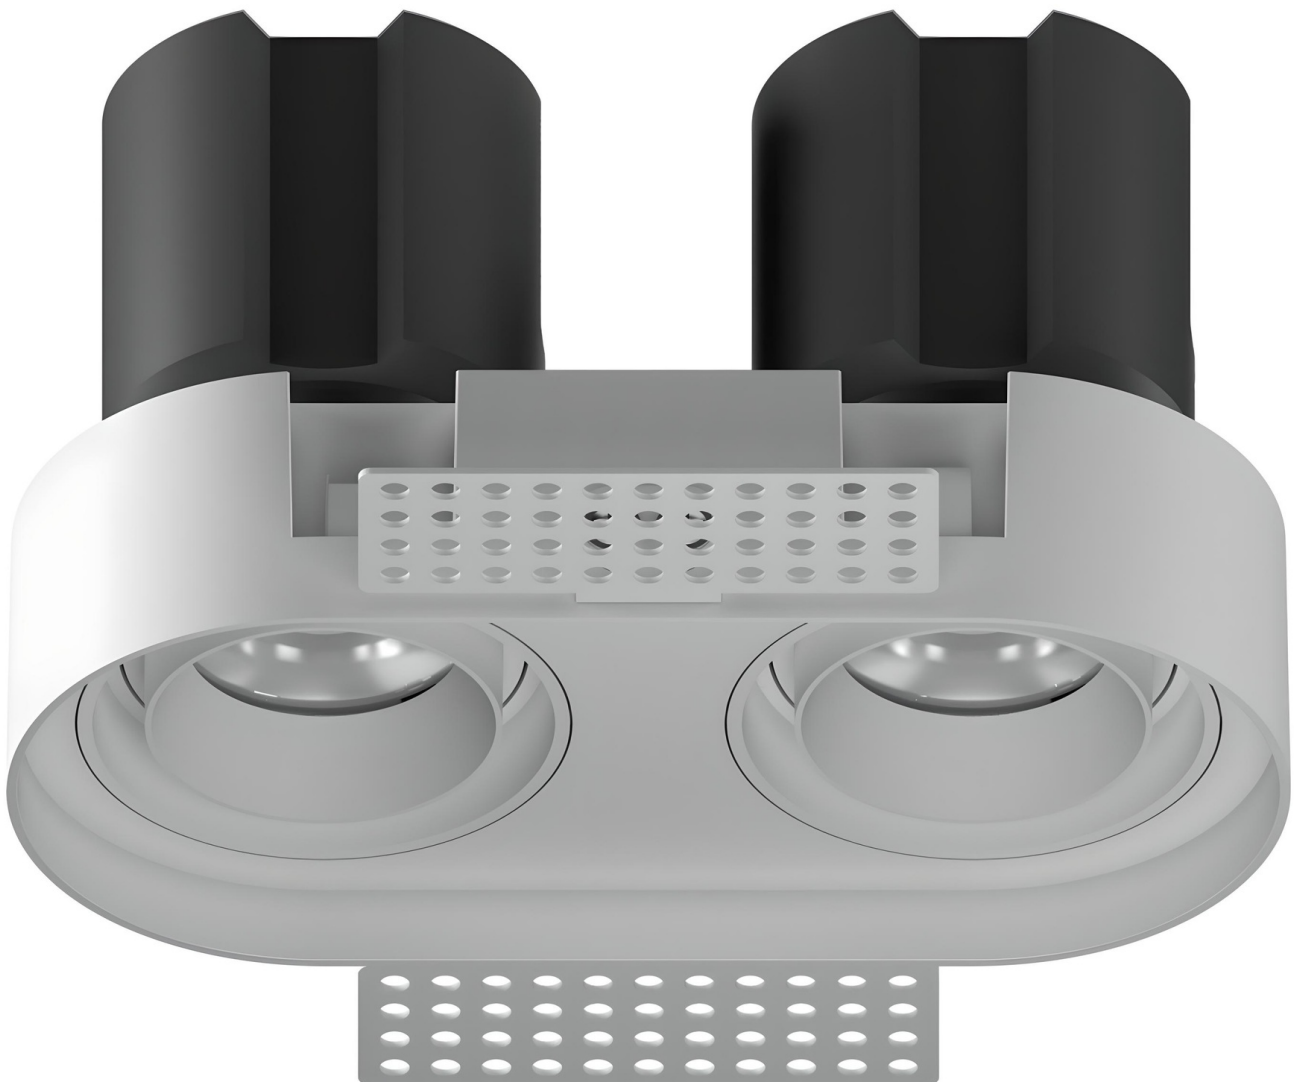

## Oakbank Series - Round Trimless - 140

### Technical Specifications

ATTRIBUTE	VALUES
Wattages	TBC, 2 x 3W (6W), 2 x 5W (10W), 2 x 7W (14W)
Efficacy	100lm/W
Correlated Colour Index (CRI)	>80, >90, TBC
MacAdam Ellipse (SDCM)	<3
IP Rating	20, TBC
Voltage	AC220-240V, 50/60Hz
Light Source & Brand	LED: Citizen COB
Driver	Driver: BOKE, Driver: AIDimming
Size - Diameter	Diameter: 139.5mmØ
Size - Height	Height: 84.15mmH
Cut Out Size - Diameter	Cut Out: 128mmØ
Cut Out Size - Width	Mounting Sleeve: 65mmW
Weight	Weight: 1.1kg
Beam Angle	TBC, Beam Angle: 15°, Beam Angle: 24°, Beam Angle: 38°, Beam Angle: 60°
Dimming Options	Non-Dimmable, Triac Dimmable, TBC, 0-10V Dimmable, DALI Dimmable
Material of Housing	Housing Material: Aluminium
Material of Optics- Glare control	Optics Material: Polycarbonate
Operating Temperature	Operating Temperature: -15°C to 40°C
Trim / Outer Colour	Trim/Outer: White, Trim/Outer: Black
Reflector / Internal Colour	Reflector/Internal: White, Reflector/Internal: Black, Reflector/Internal: Silver, Reflector/Internal: Gold, Reflector/Internal: Shiny Silver
Correlated Colour Temperature (CCT)	CCT: 2700K, CCT: 3000K, CCT: 3500K, CCT: 4000K, CCT: 5000K
Mounting Options	TBC, Recessed
Frame Option	Trimless
Lens Options	TBC, Lens
Accessories	Honeycomb
Lamp Life	Lamp Life: 50,000 hrs with AU plug

## Product Options

ATTRIBUTE	VALUES
Size - Diameter	Diameter: 139.5mmØ
Size - Height	Height: 84.15mmH
Cut Out Size - Width	Mounting Sleeve: 65mmW
Beam Angle	TBC, Beam Angle: 15°, Beam Angle: 24°, Beam Angle: 38°, Beam Angle: 60°
Dimming Options	Non-Dimmable, Triac Dimmable, TBC, 0-10V Dimmable, DALI Dimmable
Material of Housing	Housing Material: Aluminium
Operating Temperature	Operating Temperature: -15°C to 40°C
Accessories	Honeycomb