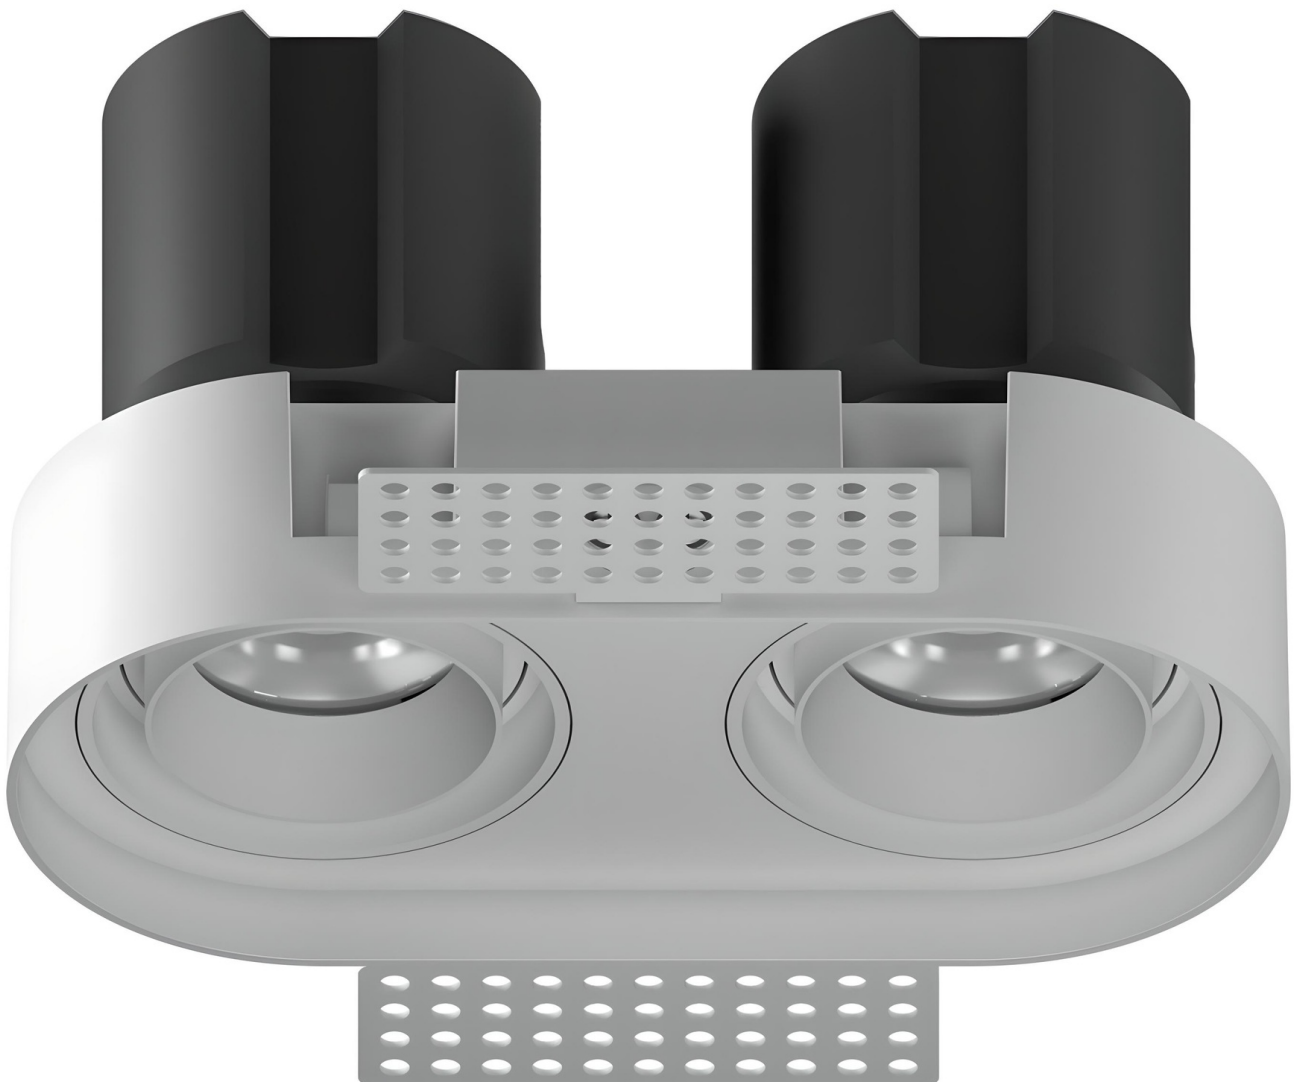

Oakbank Series - Round Trimless - 194

Technical Specifications

ATTRIBUTE	VALUES
Wattages	TBC, 2 x 8W (16W), 2 x 10W (20W), 2 x 12W (24W)
Efficacy	100lm/W
Correlated Colour Index (CRI)	>80, >90, TBC
MacAdam Ellipse (SDCM)	<3
IP Rating	20, TBC
Voltage	AC220-240V, 50/60Hz
Light Source & Brand	LED: Citizen COB
Driver	Driver: BOKE, Driver: AIDimming
Size - Diameter	Diameter: 193.8mmØ
Size - Height	Height: 111.7mmH
Cut Out Size - Diameter	Cut Out: 180mmØ
Cut Out Size - Width	Mounting Sleeve: 91mmW
Weight	Weight: 1.2kg
Beam Angle	TBC, Beam Angle: 15°, Beam Angle: 24°, Beam Angle: 38°, Beam Angle: 60°
Dimming Options	Non-Dimmable, Triac Dimmable, TBC, 0-10V Dimmable, DALI Dimmable
Material of Housing	Housing Material: Aluminium
Material of Optics- Glare control	Optics Material: Polycarbonate
Operating Temperature	Operating Temperature: -15°C to 40°C
Trim / Outer Colour	Trim/Outer: White, Trim/Outer: Black
Reflector / Internal Colour	Reflector/Internal: White, Reflector/Internal: Black, Reflector/Internal: Silver, Reflector/Internal: Gold, Reflector/Internal: Shiny Silver
Correlated Colour Temperature (CCT)	CCT: 2700K, CCT: 3000K, CCT: 3500K, CCT: 4000K, CCT: 5000K
Mounting Options	TBC, Recessed
Frame Option	Trimless
Lens Options	TBC, Lens
Accessories	Honeycomb
Lamp Life	Lamp Life: 50,000 hrs with AU plug

Product Options

ATTRIBUTE	VALUES
Size - Diameter	Diameter: 193.8mmØ
Size - Height	Height: 111.7mmH
Cut Out Size - Width	Mounting Sleeve: 91mmW
Beam Angle	TBC, Beam Angle: 15°, Beam Angle: 24°, Beam Angle: 38°, Beam Angle: 60°
Dimming Options	Non-Dimmable, Triac Dimmable, TBC, 0-10V Dimmable, DALI Dimmable
Material of Housing	Housing Material: Aluminium
Operating Temperature	Operating Temperature: -15°C to 40°C
Accessories	Honeycomb