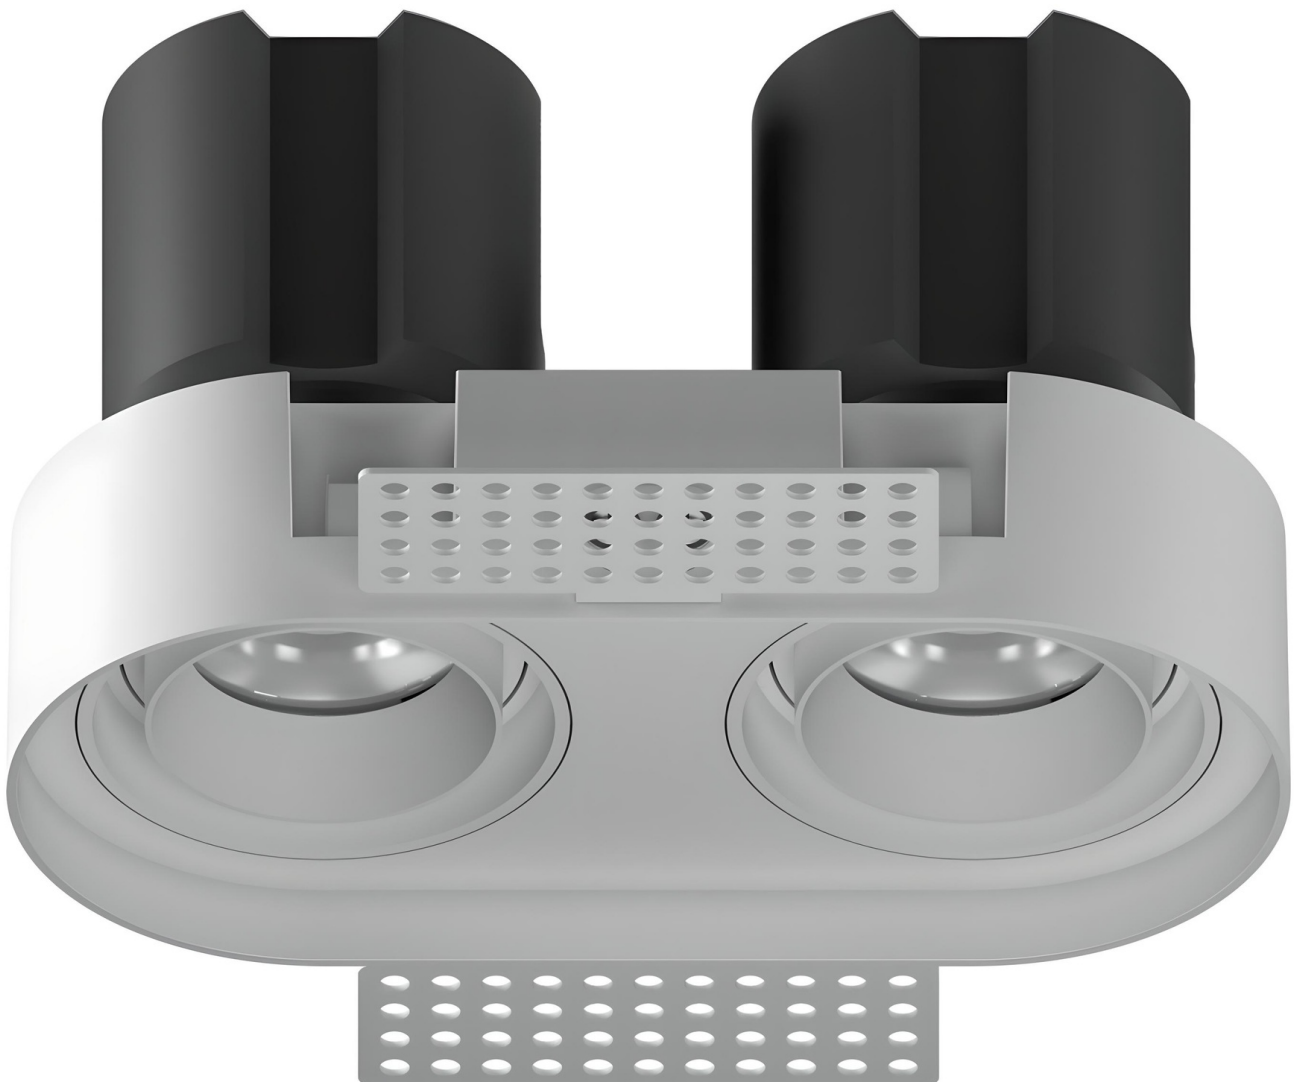

Oakbank Series - Round Trimless - 240

Technical Specifications

ATTRIBUTE	VALUES
Wattages	TBC, 2 x 14W (28W), 2 x 16W (32W), 2 x 18W (36W), 2 x 20W (40W)
Efficacy	100lm/W
Correlated Colour Index (CRI)	>80, >90, TBC
MacAdam Ellipse (SDCM)	<3
IP Rating	20, TBC
Voltage	AC220-240V, 50/60Hz
Light Source & Brand	LED: Citizen COB
Driver	Driver: BOKE, Driver: AIDimming
Size - Diameter	Diameter: 238.5mmØ
Size - Height	Height: 133.5mmH
Cut Out Size - Diameter	Cut Out: 225mmØ
Cut Out Size - Width	Mounting Sleeve: 111mmW
Weight	Weight: 2.1kg
Beam Angle	TBC, Beam Angle: 15°, Beam Angle: 24°, Beam Angle: 38°, Beam Angle: 60°
Dimming Options	Non-Dimmable, Triac Dimmable, TBC, 0-10V Dimmable, DALI Dimmable
Material of Housing	Housing Material: Aluminium
Material of Optics- Glare control	Optics Material: Polycarbonate
Operating Temperature	Operating Temperature: -15°C to 40°C
Trim / Outer Colour	Trim/Outer: White, Trim/Outer: Black
Reflector / Internal Colour	Reflector/Internal: White, Reflector/Internal: Black, Reflector/Internal: Silver, Reflector/Internal: Gold, Reflector/Internal: Shiny Silver
Correlated Colour Temperature (CCT)	CCT: 2700K, CCT: 3000K, CCT: 3500K, CCT: 4000K, CCT: 5000K
Mounting Options	TBC, Recessed
Frame Option	Trimless
Lens Options	TBC, Lens
Accessories	Honeycomb
Lamp Life	Lamp Life: 50,000 hrs with AU plug

Product Options

ATTRIBUTE	VALUES
Size - Diameter	Diameter: 238.5mmØ
Size - Height	Height: 133.5mmH
Cut Out Size - Width	Mounting Sleeve: 111mmW
Beam Angle	TBC, Beam Angle: 15°, Beam Angle: 24°, Beam Angle: 38°, Beam Angle: 60°
Dimming Options	Non-Dimmable, Triac Dimmable, TBC, 0-10V Dimmable, DALI Dimmable
Material of Housing	Housing Material: Aluminium
Operating Temperature	Operating Temperature: -15°C to 40°C
Accessories	Honeycomb