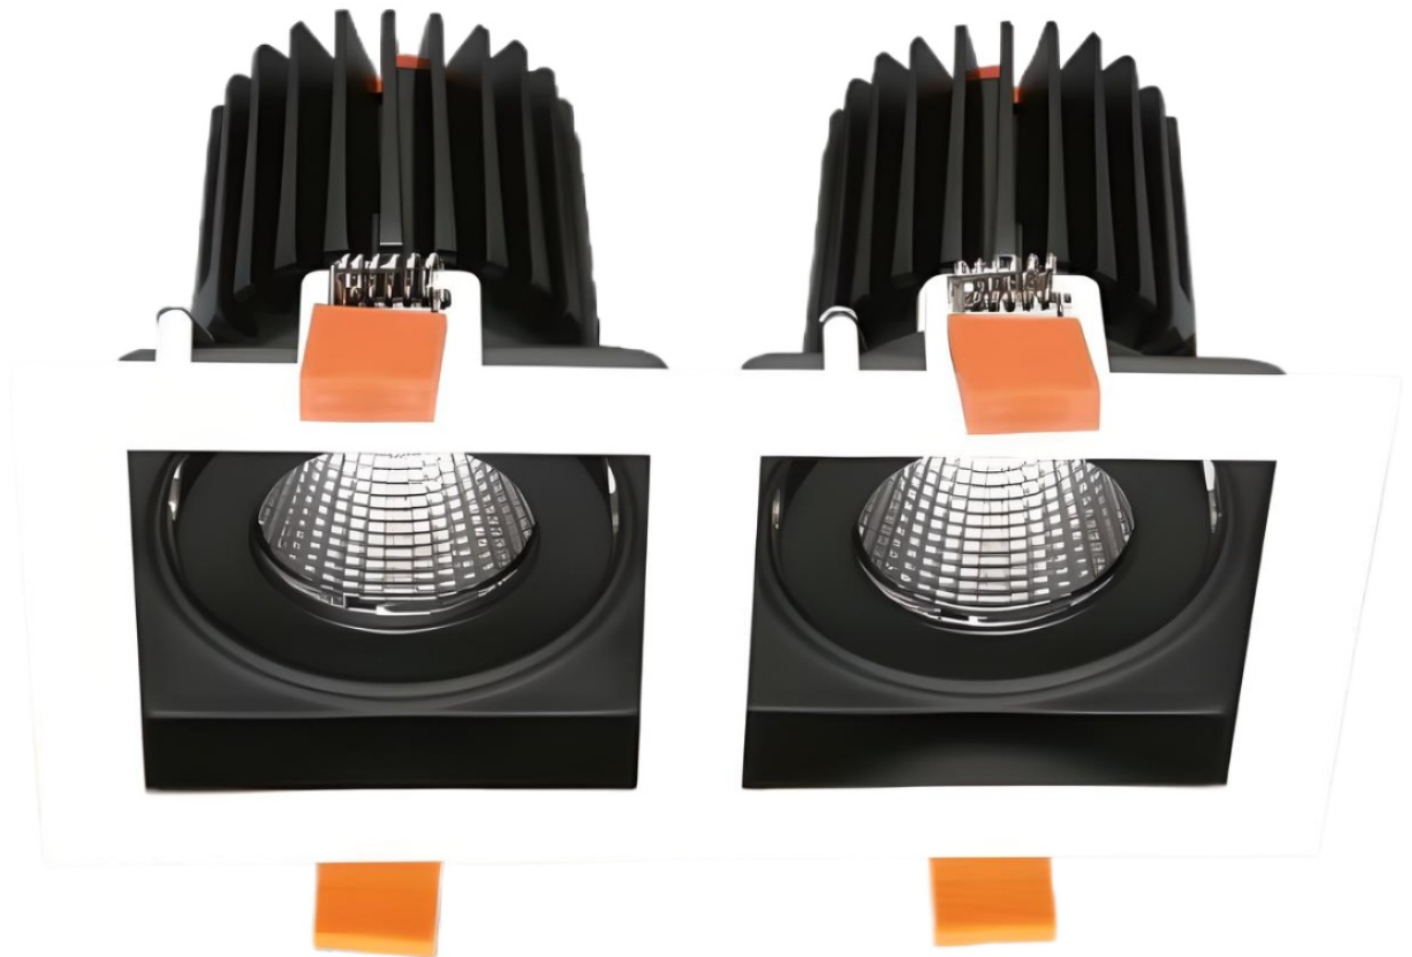

### Technical Specifications

ATTRIBUTE	VALUES
Wattages	TBC, 2 x 3W (6W), 2 x 5W (10W), 2 x 7W (14W), 2 x 9W (18W), 2 x 13W (26W), 2 x 15W (30W), 2 x 18W (36W)
Module	2 x X2A, 2 x X2A-H, 2 x X3A, 2 x X3A-H, 2 x X15A, 2 x X15A-H, 2 x X20A
Efficacy	107lm/W, 111lm/W, 121lm/W, 122lm/W, 123lm/W, 124lm/W, 133lm/W, 136lm/W, 140lm/W, 166lm/W
Correlated Colour Index (CRI)	>80, >90, >97, TBC
MacAdam Ellipse (SDCM)	<3
IP Rating	20, 44, 54, 65, TBC
Dimming Options	Non-Dimmable, Triac Dimmable, TBC, 0-10V Dimmable, DALI Dimmable
Voltage	AC200-240V, 50/60Hz
Light Source & Brand	LED: Citizen COB
Driver	Driver: Lifud, Driver: BOKE, Driver: AIDimming
Size - Length	Length: 185mmL
Size - Width	Width: 115mmW
Size - Height	Height: 71mmH, Height: 98mmH, Height: 106mmH, Height: 122mmH
Cut Out Size - Length	Cut Out: 170mmL
Cut Out Size - Width	Mounting Sleeve: 90mmW
Weight	Weight: 0.8kg, Weight: 0.55kg, Weight: 0.38kg, Weight: 0.94kg
Tilt	Tilt: 24°
Beam Angle	TBC, Beam Angle: 15°, Beam Angle: 20°, Beam Angle: 24°, Beam Angle: 30°, Beam Angle: 38°, Beam Angle: 55°, Beam Angle: 60°
Material of Housing	Housing Material: Aluminium
Material of Optics- Glare control	Optics Material: Aluminium & Glass
Operating Temperature	Operating Temperature: -20°C to 45°C
Trim / Outer Colour	Trim/Outer: White, Trim/Outer: Black, Trim/Outer: Custom Colour
Reflector / Internal Colour	Reflector/Internal: White, Reflector/Internal: Black, Reflector/Internal: Custom Colour
Correlated Colour Temperature (CCT)	CCT: 2700K, CCT: 3000K, CCT: 3500K, CCT: 4000K, CCT: 5000K, CCT: 6000K, CCT: 6700K
Mounting Options	TBC, Recessed
Lens Options	Honeycomb, TBC, Frosted Centre