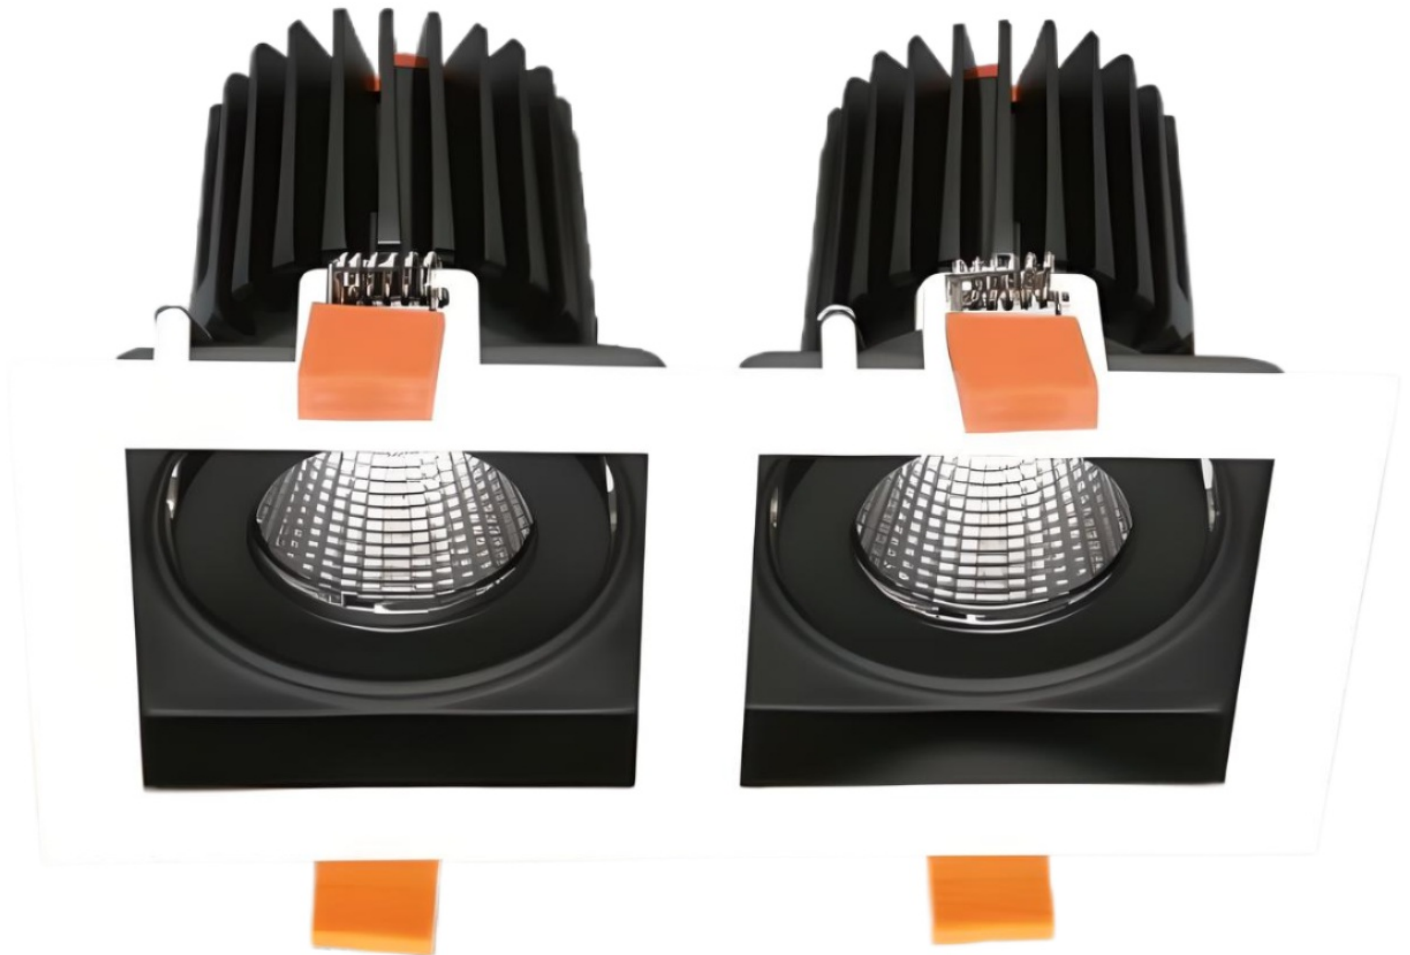

Switch Downlight Kit - SQ2

[AES-10-SQ2]

Technical Specifications

ATTRIBUTE	VALUES
Wattages	TBC, 2 x 3W (6W), 2 x 5W (10W), 2 x 7W (14W), 2 x 9W (18W), 2 x 13W (26W), 2 x 15W (30W), 2 x 18W (36W)
Module	2 x X2A, 2 x X2A-H, 2 x X3A, 2 x X3A-H, 2 x X15A, 2 x X15A-H, 2 x X20A
Efficacy	107lm/W, 111lm/W, 121lm/W, 122lm/W, 123lm/W, 124lm/W, 133lm/W, 136lm/W, 140lm/W, 166lm/W
Correlated Colour Index (CRI)	>80, >90, >97, TBC
MacAdam Ellipse (SDCM)	<3
IP Rating	20, 44, 54, 65, TBC
Dimming Options	Non-Dimmable, Triac Dimmable, TBC, 0-10V Dimmable, DALI Dimmable
Voltage	AC200-240V, 50/60Hz
Light Source & Brand	LED: Citizen COB
Driver	Driver: Lifud, Driver: BOKE, Driver: AIDimming
Size - Length	Length: 185mmL
Size - Width	Width: 115mmW
Size - Height	Height: 71mmH, Height: 98mmH, Height: 106mmH, Height: 122mmH
Cut Out Size - Length	Cut Out: 170mmL
Cut Out Size - Width	Mounting Sleeve: 90mmW
Weight	Weight: 0.8kg, Weight: 0.55kg, Weight: 0.38kg, Weight: 0.94kg
Tilt	Tilt: 24°
Beam Angle	TBC, Beam Angle: 15°, Beam Angle: 20°, Beam Angle: 24°, Beam Angle: 30°, Beam Angle: 38°, Beam Angle: 55°, Beam Angle: 60°
Material of Housing	Housing Material: Aluminium
Material of Optics- Glare control	Optics Material: Aluminium & Glass
Operating Temperature	Operating Temperature: -20°C to 45°C
Trim / Outer Colour	Trim/Outer: White, Trim/Outer: Black, Trim/Outer: Custom Colour
Reflector / Internal Colour	Reflector/Internal: White, Reflector/Internal: Black, Reflector/Internal: Custom Colour
Correlated Colour Temperature (CCT)	CCT: 2700K, CCT: 3000K, CCT: 3500K, CCT: 4000K, CCT: 5000K, CCT: 6000K, CCT: 6700K
Mounting Options	TBC, Recessed
Lens Options	Honeycomb, TBC, Frosted Centre