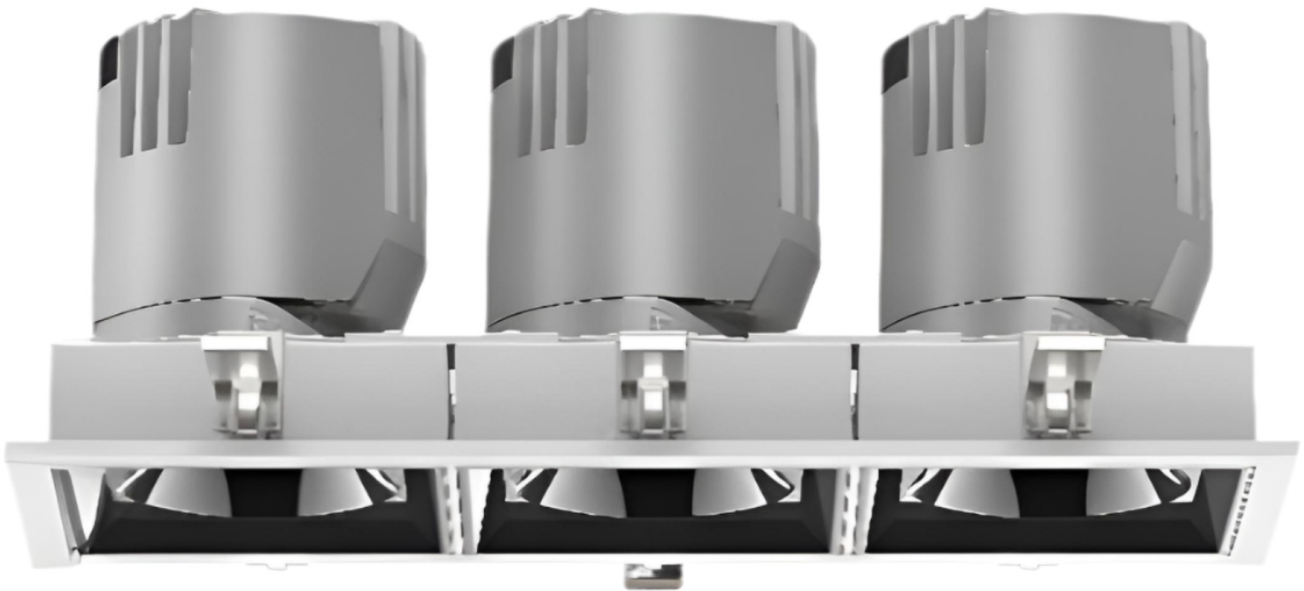

Graceville Series - Square - 166

Technical Specifications

ATTRIBUTE	VALUES
Wattages	TBC, 3 x 3W (9W), 3 x 5W (15W), 3 x 7W (21W)
Efficacy	90lm/W
Correlated Colour Index (CRI)	>90, >95, >97, TBC
IP Rating	20, TBC
Voltage	AC220-240V, 50/60Hz
Light Source & Brand	LED: Bridgelux COB
Driver	Driver: Lifud, Driver: AIDimming, Driver: CUPower
Size - Length	Length: 166mmL
Size - Width	Width: 62mmW
Size - Height	Height: 76mmH
Cut Out Size - Length	Cut Out: 160mmL
Cut Out Size - Width	Mounting Sleeve: 55mmW
Tilt	Tilt: 30°
Horizontal Rotation	Horizontal Rotation: 355°
Beam Angle	TBC, Beam Angle: 15°, Beam Angle: 24°, Beam Angle: 36°, Beam Angle: 55°
Dimming Options	Non-Dimmable, Triac Dimmable, TBC, 0-10V Dimmable, DALI Dimmable
Material of Housing	Housing Material: Die-Casting Aluminum
Operating Temperature	Operating Temperature: -20°C to +40°C
Trim / Outer Colour	Trim/Outer: White, Trim/Outer: Black
Reflector / Internal Colour	Reflector/Internal: White, Reflector/Internal: Black, Reflector/Internal: Silver, Reflector/Internal: Gold
Correlated Colour Temperature (CCT)	CCT: 2700K, CCT: 3000K, CCT: 3500K, CCT: 4000K, CCT: 5000K, CCT: 6500K
Mounting Options	TBC, Recessed
Frame Option	Framed
Lamp Life	Lamp Life: L80 B10 @ 4K, CRI80

Product Options

ATTRIBUTE	VALUES
Size - Length	Length: 166mmL

ATTRIBUTE	VALUES
Size - Height	Height: 76mmH
Cut Out Size - Length	Cut Out: 160mmL
Cut Out Size - Width	Mounting Sleeve: 55mmW
Beam Angle	TBC, Beam Angle: 15°, Beam Angle: 24°, Beam Angle: 36°, Beam Angle: 55°
Dimming Options	Non-Dimmable, Triac Dimmable, TBC, 0-10V Dimmable, DALI Dimmable
Material of Housing	Housing Material: Die-Casting Aluminum
Operating Temperature	Operating Temperature: -20°C to +40°C