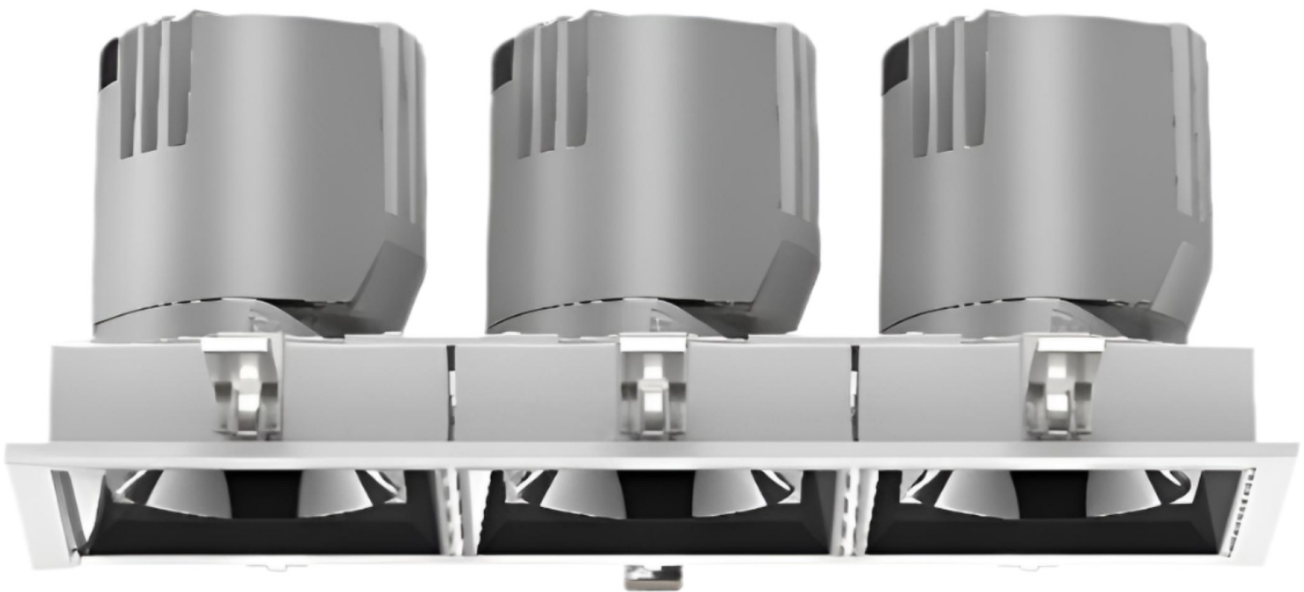

Graceville Series - Square - 166

[AES-15-DHF-S-166]

Technical Specifications

ATTRIBUTE	VALUES
Wattages	TBC, 3 x 3W (9W), 3 x 5W (15W), 3 x 7W (21W)
Efficacy	90lm/W
Correlated Colour Index (CRI)	>90, >95, >97, TBC
IP Rating	20, TBC
Voltage	AC220-240V, 50/60Hz
Light Source & Brand	LED: Bridgelux COB
Driver	Driver: Lifud, Driver: AIDimming, Driver: CUPower
Size - Length	Length: 166mmL
Size - Width	Width: 62mmW
Size - Height	Height: 76mmH
Cut Out Size - Length	Cut Out: 160mmL
Cut Out Size - Width	Mounting Sleeve: 55mmW
Tilt	Tilt: 30°
Horizontal Rotation	Horizontal Rotation: 355°
Beam Angle	TBC, Beam Angle: 15°, Beam Angle: 24°, Beam Angle: 36°, Beam Angle: 55°
Dimming Options	Non-Dimmable, Triac Dimmable, TBC, 0-10V Dimmable, DALI Dimmable
Material of Housing	Housing Material: Die-Casting Aluminum
Operating Temperature	Operating Temperature: -20°C to +40°C
Trim / Outer Colour	Trim/Outer: White, Trim/Outer: Black
Reflector / Internal Colour	Reflector/Internal: White, Reflector/Internal: Black, Reflector/Internal: Silver, Reflector/Internal: Gold
Correlated Colour Temperature (CCT)	CCT: 2700K, CCT: 3000K, CCT: 3500K, CCT: 4000K, CCT: 5000K, CCT: 6500K
Mounting Options	TBC, Recessed
Frame Option	Framed
Lamp Life	Lamp Life: L80 B10 @ 4K, CRI80

Product Options

ATTRIBUTE	VALUES
Size - Length	Length: 166mmL

ATTRIBUTE	VALUES
Size - Height	Height: 76mmH
Cut Out Size - Length	Cut Out: 160mmL
Cut Out Size - Width	Mounting Sleeve: 55mmW
Beam Angle	TBC, Beam Angle: 15°, Beam Angle: 24°, Beam Angle: 36°, Beam Angle: 55°
Dimming Options	Non-Dimmable, Triac Dimmable, TBC, 0-10V Dimmable, DALI Dimmable
Material of Housing	Housing Material: Die-Casting Aluminum
Operating Temperature	Operating Temperature: -20°C to +40°C