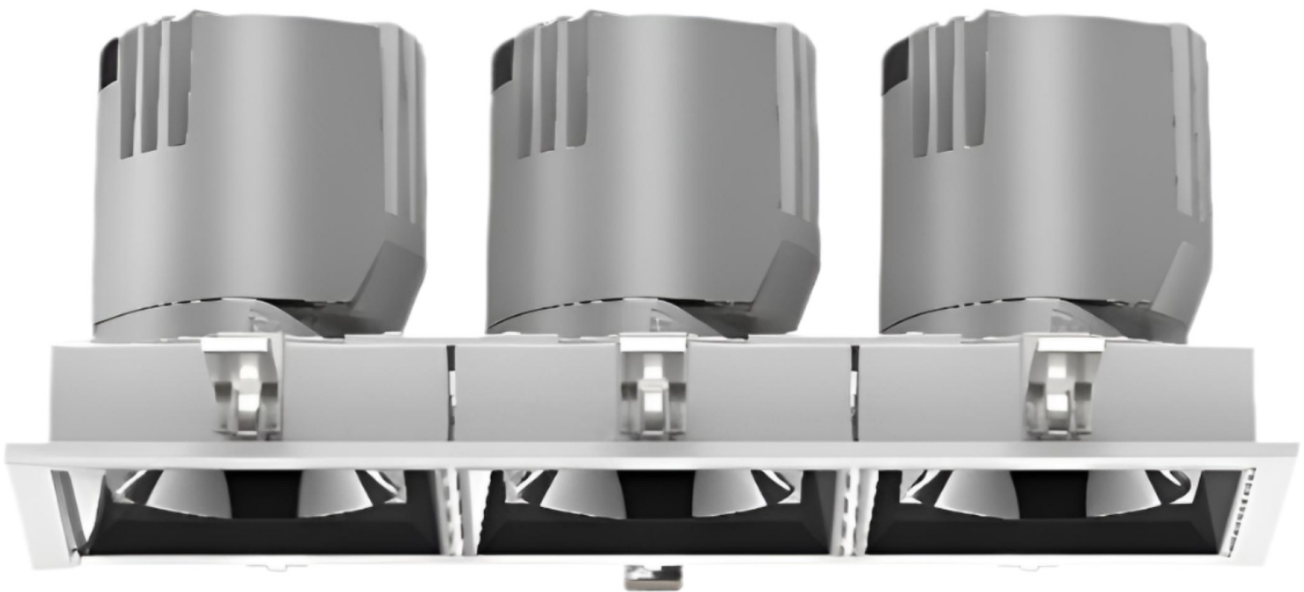

Graceville Series - Square - 230

[AES-15-DHF-S-230]

Technical Specifications

ATTRIBUTE	VALUES
Wattages	TBC, 3 x 8W (24W), 3 x 10W (30W), 3 x 12W (36W)
Efficacy	90lm/W
Correlated Colour Index (CRI)	>90, >95, >97, TBC
IP Rating	20, TBC
Voltage	AC220-240V, 50/60Hz
Light Source & Brand	LED: Bridgelux COB
Driver	Driver: Lifud, Driver: AIDimming, Driver: CUPower
Size - Length	Length: 230mmL
Size - Width	Width: 85mmW
Size - Height	Height: 90mmH
Cut Out Size - Length	Cut Out: 220mmL
Cut Out Size - Width	Mounting Sleeve: 75mmW
Tilt	Tilt: 30°
Horizontal Rotation	Horizontal Rotation: 355°
Beam Angle	TBC, Beam Angle: 15°, Beam Angle: 24°, Beam Angle: 36°, Beam Angle: 55°
Dimming Options	Non-Dimmable, Triac Dimmable, TBC, 0-10V Dimmable, DALI Dimmable
Material of Housing	Housing Material: Die-Casting Aluminum
Operating Temperature	Operating Temperature: -20°C to +40°C
Trim / Outer Colour	Trim/Outer: White, Trim/Outer: Black
Reflector / Internal Colour	Reflector/Internal: White, Reflector/Internal: Black, Reflector/Internal: Silver, Reflector/Internal: Gold
Correlated Colour Temperature (CCT)	CCT: 2700K, CCT: 3000K, CCT: 3500K, CCT: 4000K, CCT: 5000K, CCT: 6500K
Mounting Options	TBC, Recessed
Frame Option	Framed
Lamp Life	Lamp Life: L80 B10 @ 4K, CRI80

Product Options

ATTRIBUTE	VALUES
Size - Length	Length: 230mmL

ATTRIBUTE	VALUES
Size - Height	Height: 90mmH
Cut Out Size - Length	Cut Out: 220mmL
Cut Out Size - Width	Mounting Sleeve: 75mmW
Beam Angle	TBC, Beam Angle: 15°, Beam Angle: 24°, Beam Angle: 36°, Beam Angle: 55°
Dimming Options	Non-Dimmable, Triac Dimmable, TBC, 0-10V Dimmable, DALI Dimmable
Material of Housing	Housing Material: Die-Casting Aluminum
Operating Temperature	Operating Temperature: -20°C to +40°C