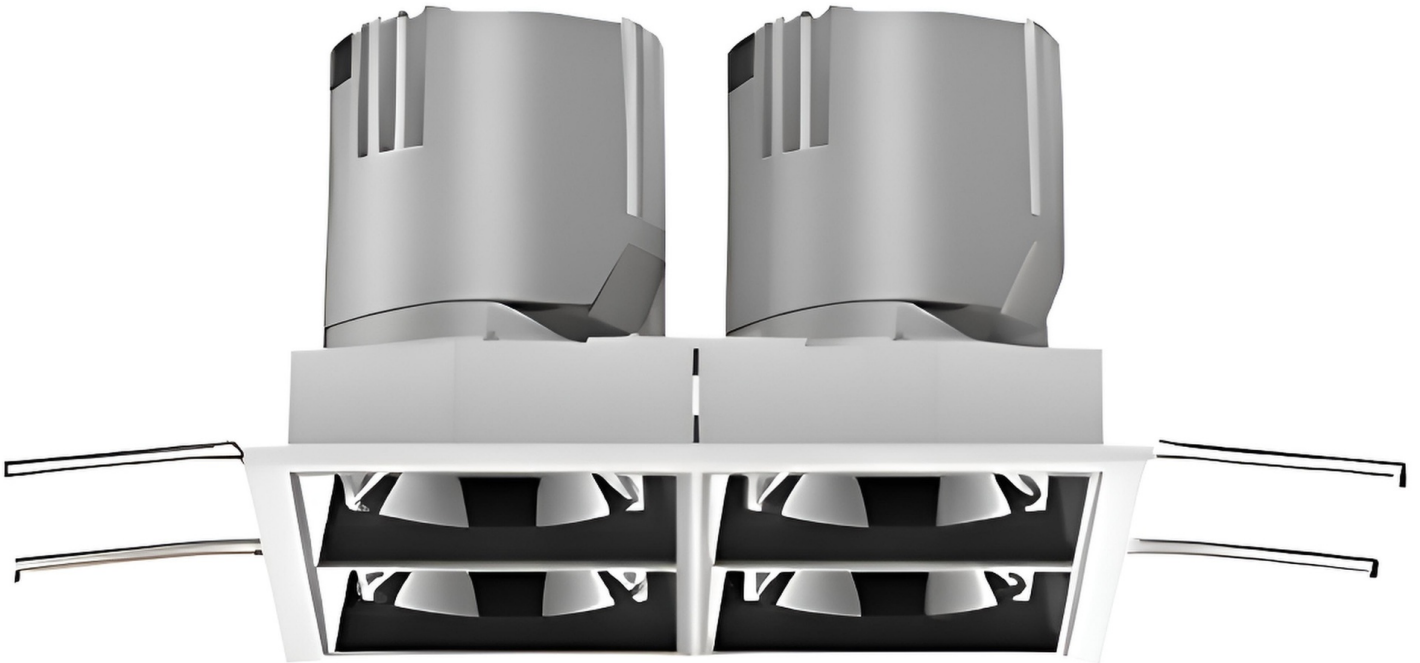

# Graceville Series - Square Quad - 114

## Technical Specifications

ATTRIBUTE	VALUES
Wattages	TBC, 4 x 3W (12W), 4 x 5W (20W), 4 x 7W (28W)
Efficacy	90lm/W
Correlated Colour Index (CRI)	>90, >95, >97, TBC
IP Rating	20, TBC
Voltage	AC220-240V, 50/60Hz
Light Source & Brand	LED: Bridgelux COB
Driver	Driver: Lifud, Driver: AIDimming, Driver: CUPower
Size - Length	Length: 114mmL
Size - Width	Width: 114mmW
Size - Height	Height: 76mmH
Cut Out Size - Length	Cut Out: 105mmL
Cut Out Size - Width	Mounting Sleeve: 105mmW
Tilt	Tilt: 30°
Horizontal Rotation	Horizontal Rotation: 355°
Beam Angle	TBC, Beam Angle: 15°, Beam Angle: 24°, Beam Angle: 36°, Beam Angle: 55°
Dimming Options	Non-Dimmable, Triac Dimmable, TBC, 0-10V Dimmable, DALI Dimmable
Material of Housing	Housing Material: Die-Casting Aluminum
Operating Temperature	Operating Temperature: -20°C to +40°C
Trim / Outer Colour	Trim/Outer: White, Trim/Outer: Black
Reflector / Internal Colour	Reflector/Internal: White, Reflector/Internal: Black, Reflector/Internal: Silver, Reflector/Internal: Gold
Correlated Colour Temperature (CCT)	CCT: 2700K, CCT: 3000K, CCT: 3500K, CCT: 4000K, CCT: 5000K, CCT: 6500K
Mounting Options	TBC, Recessed
Frame Option	Framed
Lamp Life	Lamp Life: L80 B10 @ 4K, CRI80

## Product Options

ATTRIBUTE	VALUES
Size - Length	Length: 114mmL

ATTRIBUTE	VALUES
Size - Height	Height: 76mmH
Cut Out Size - Length	Cut Out: 105mmL
Cut Out Size - Width	Mounting Sleeve: 105mmW
Beam Angle	TBC, Beam Angle: 15°, Beam Angle: 24°, Beam Angle: 36°, Beam Angle: 55°
Dimming Options	Non-Dimmable, Triac Dimmable, TBC, 0-10V Dimmable, DALI Dimmable
Material of Housing	Housing Material: Die-Casting Aluminum
Operating Temperature	Operating Temperature: -20°C to +40°C