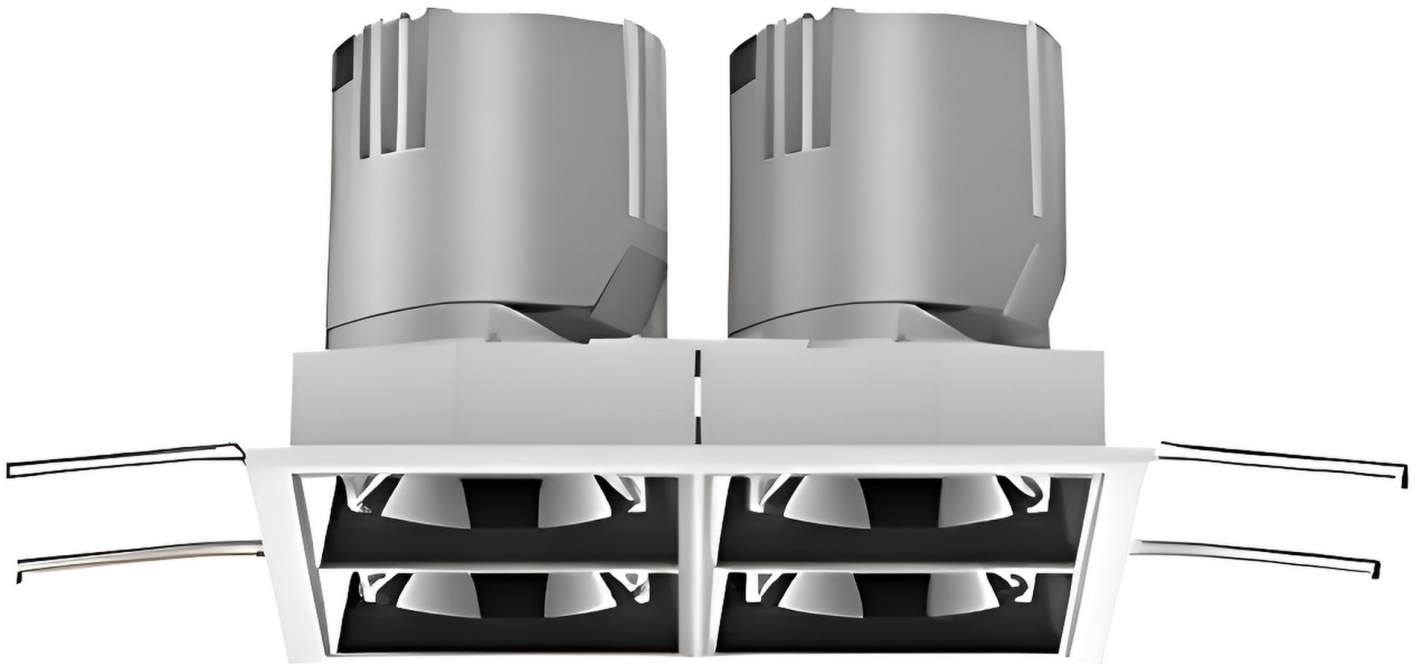

Graceville Series - Square Quad - 114

[AES-15-DHF-SQ-114]

Technical Specifications

ATTRIBUTE	VALUES
Wattages	TBC, 4 x 3W (12W), 4 x 5W (20W), 4 x 7W (28W)
Efficacy	90lm/W
Correlated Colour Index (CRI)	>90, >95, >97, TBC
IP Rating	20, TBC
Voltage	AC220-240V, 50/60Hz
Light Source & Brand	LED: Bridgelux COB
Driver	Driver: Lifud, Driver: AIDimming, Driver: CUPower
Size - Length	Length: 114mmL
Size - Width	Width: 114mmW
Size - Height	Height: 76mmH
Cut Out Size - Length	Cut Out: 105mmL
Cut Out Size - Width	Mounting Sleeve: 105mmW
Tilt	Tilt: 30°
Horizontal Rotation	Horizontal Rotation: 355°
Beam Angle	TBC, Beam Angle: 15°, Beam Angle: 24°, Beam Angle: 36°, Beam Angle: 55°
Dimming Options	Non-Dimmable, Triac Dimmable, TBC, 0-10V Dimmable, DALI Dimmable
Material of Housing	Housing Material: Die-Casting Aluminum
Operating Temperature	Operating Temperature: -20°C to +40°C
Trim / Outer Colour	Trim/Outer: White, Trim/Outer: Black
Reflector / Internal Colour	Reflector/Internal: White, Reflector/Internal: Black, Reflector/Internal: Silver, Reflector/Internal: Gold
Correlated Colour Temperature (CCT)	CCT: 2700K, CCT: 3000K, CCT: 3500K, CCT: 4000K, CCT: 5000K, CCT: 6500K
Mounting Options	TBC, Recessed
Frame Option	Framed
Lamp Life	Lamp Life: L80 B10 @ 4K, CRI80

Product Options

ATTRIBUTE	VALUES
Size - Length	Length: 114mmL

ATTRIBUTE	VALUES
Size - Height	Height: 76mmH
Cut Out Size - Length	Cut Out: 105mmL
Cut Out Size - Width	Mounting Sleeve: 105mmW
Beam Angle	TBC, Beam Angle: 15°, Beam Angle: 24°, Beam Angle: 36°, Beam Angle: 55°
Dimming Options	Non-Dimmable, Triac Dimmable, TBC, 0-10V Dimmable, DALI Dimmable
Material of Housing	Housing Material: Die-Casting Aluminum
Operating Temperature	Operating Temperature: -20°C to +40°C