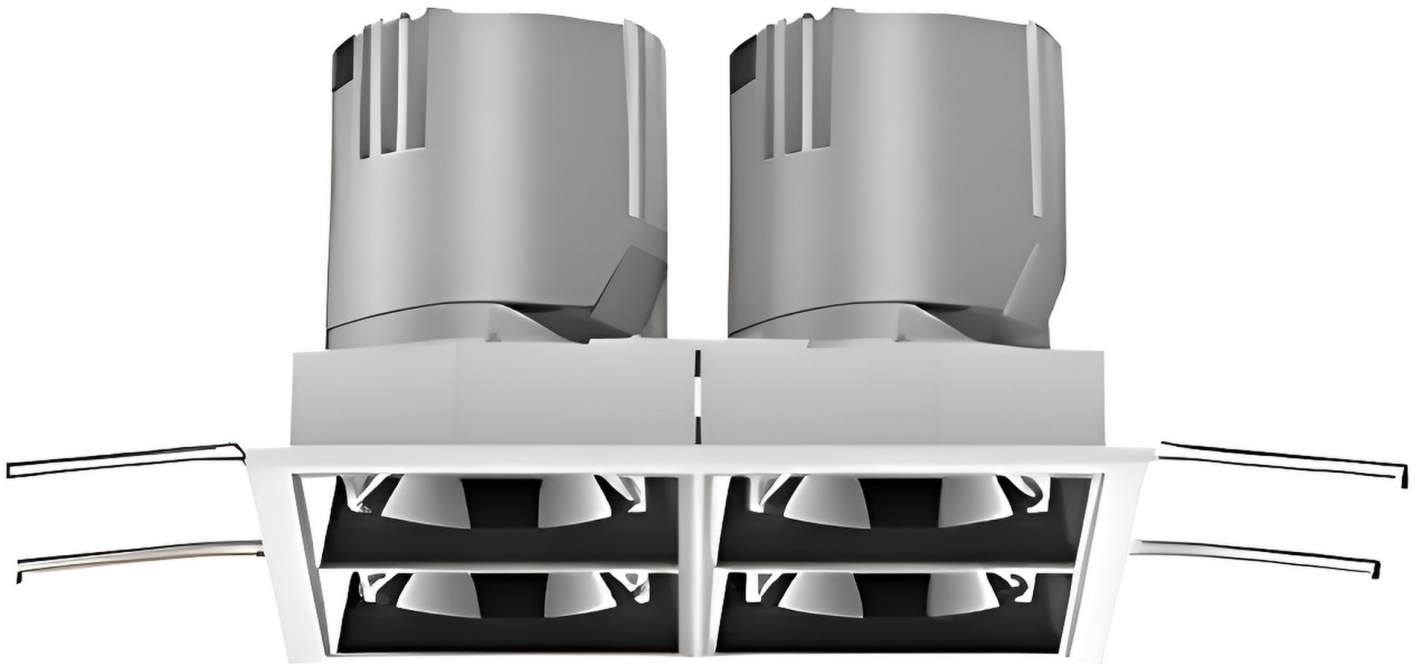

Graceville Series - Square Quad - 158

[AES-15-DHF-SQ-158]

Technical Specifications

ATTRIBUTE	VALUES
Wattages	TBC, 4 x 8W (32W), 4 x 10W (40W), 4 x 12W (48W)
Efficacy	90lm/W
Correlated Colour Index (CRI)	>90, >95, >97, TBC
IP Rating	20, TBC
Voltage	AC220-240V, 50/60Hz
Light Source & Brand	LED: Bridgelux COB
Driver	Driver: Lifud, Driver: AIDimming, Driver: CUPower
Size - Length	Length: 158mmL
Size - Width	Width: 158mmW
Size - Height	Height: 90mmH
Cut Out Size - Length	Cut Out: 148mmL
Cut Out Size - Width	Cut Out: 148mmW
Tilt	Tilt: 30°
Horizontal Rotation	Horizontal Rotation: 355°
Beam Angle	TBC, Beam Angle: 15°, Beam Angle: 24°, Beam Angle: 36°, Beam Angle: 55°
Dimming Options	Non-Dimmable, Triac Dimmable, TBC, 0-10V Dimmable, DALI Dimmable
Material of Housing	Housing Material: Die-Casting Aluminum
Operating Temperature	Operating Temperature: -20°C to +40°C
Trim / Outer Colour	Trim/Outer: White, Trim/Outer: Black
Reflector / Internal Colour	Reflector/Internal: White, Reflector/Internal: Black, Reflector/Internal: Silver, Reflector/Internal: Gold
Correlated Colour Temperature (CCT)	CCT: 2700K, CCT: 3000K, CCT: 3500K, CCT: 4000K, CCT: 5000K, CCT: 6500K
Mounting Options	TBC, Recessed
Frame Option	Framed
Lamp Life	Lamp Life: L80 B10 @ 4K, CRI80

Product Options

ATTRIBUTE	VALUES
Size - Length	Length: 158mmL

ATTRIBUTE	VALUES
Size - Height	Height: 90mmH
Cut Out Size - Length	Cut Out: 148mmL
Cut Out Size - Width	Cut Out: 148mmW
Beam Angle	TBC, Beam Angle: 15°, Beam Angle: 24°, Beam Angle: 36°, Beam Angle: 55°
Dimming Options	Non-Dimmable, Triac Dimmable, TBC, 0-10V Dimmable, DALI Dimmable
Material of Housing	Housing Material: Die-Casting Aluminum
Operating Temperature	Operating Temperature: -20°C to +40°C