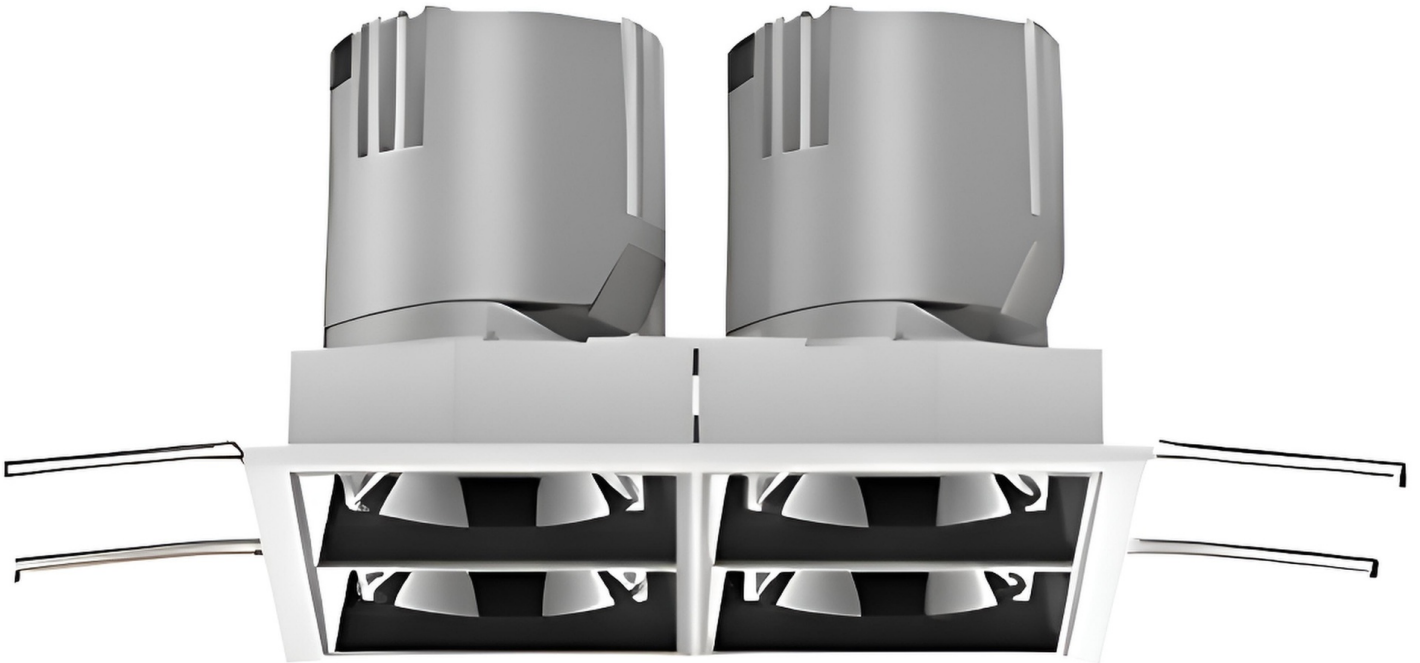

Graceville Series - Square Quad - 158

Technical Specifications

ATTRIBUTE	VALUES
Wattages	TBC, 4 x 8W (32W), 4 x 10W (40W), 4 x 12W (48W)
Efficacy	90lm/W
Correlated Colour Index (CRI)	>90, >95, >97, TBC
IP Rating	20, TBC
Voltage	AC220-240V, 50/60Hz
Light Source & Brand	LED: Bridgelux COB
Driver	Driver: Lifud, Driver: AIDimming, Driver: CUPower
Size - Length	Length: 158mmL
Size - Width	Width: 158mmW
Size - Height	Height: 90mmH
Cut Out Size - Length	Cut Out: 148mmL
Cut Out Size - Width	Cut Out: 148mmW
Tilt	Tilt: 30°
Horizontal Rotation	Horizontal Rotation: 355°
Beam Angle	TBC, Beam Angle: 15°, Beam Angle: 24°, Beam Angle: 36°, Beam Angle: 55°
Dimming Options	Non-Dimmable, Triac Dimmable, TBC, 0-10V Dimmable, DALI Dimmable
Material of Housing	Housing Material: Die-Casting Aluminum
Operating Temperature	Operating Temperature: -20°C to +40°C
Trim / Outer Colour	Trim/Outer: White, Trim/Outer: Black
Reflector / Internal Colour	Reflector/Internal: White, Reflector/Internal: Black, Reflector/Internal: Silver, Reflector/Internal: Gold
Correlated Colour Temperature (CCT)	CCT: 2700K, CCT: 3000K, CCT: 3500K, CCT: 4000K, CCT: 5000K, CCT: 6500K
Mounting Options	TBC, Recessed
Frame Option	Framed
Lamp Life	Lamp Life: L80 B10 @ 4K, CRI80

Product Options

ATTRIBUTE	VALUES
Size - Length	Length: 158mmL

ATTRIBUTE	VALUES
Size - Height	Height: 90mmH
Cut Out Size - Length	Cut Out: 148mmL
Cut Out Size - Width	Cut Out: 148mmW
Beam Angle	TBC, Beam Angle: 15°, Beam Angle: 24°, Beam Angle: 36°, Beam Angle: 55°
Dimming Options	Non-Dimmable, Triac Dimmable, TBC, 0-10V Dimmable, DALI Dimmable
Material of Housing	Housing Material: Die-Casting Aluminum
Operating Temperature	Operating Temperature: -20°C to +40°C