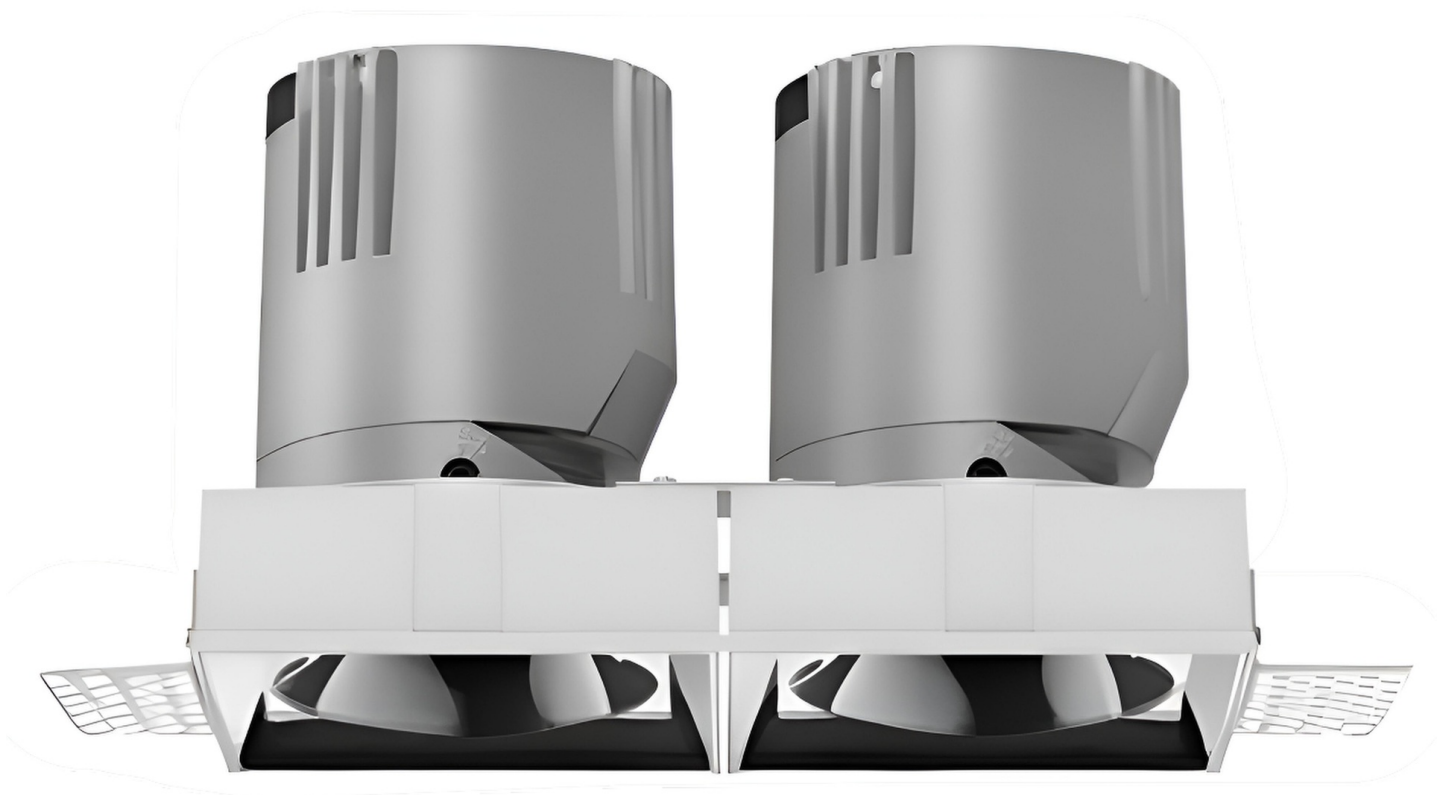

# Graceville Series - Square Trimless - 104

## Technical Specifications

ATTRIBUTE	VALUES
Wattages	TBC, 2 x 3W (6W), 2 x 5W (10W), 2 x 7W (14W)
Efficacy	90lm/W
Correlated Colour Index (CRI)	>90, >95, >97, TBC
IP Rating	20, TBC
Voltage	AC220-240V, 50/60Hz
Light Source & Brand	LED: Bridgelux COB
Driver	Driver: Lifud, Driver: AIDimming, Driver: CUPower
Size - Length	Length: 104mmL
Size - Width	Width: 52mmW
Size - Height	Height: 76mmH
Cut Out Size - Length	Cut Out: 105mmL
Cut Out Size - Width	Mounting Sleeve: 53mmW
Tilt	Tilt: 30°
Horizontal Rotation	Horizontal Rotation: 355°
Beam Angle	TBC, Beam Angle: 15°, Beam Angle: 24°, Beam Angle: 36°, Beam Angle: 55°
Dimming Options	Non-Dimmable, Triac Dimmable, TBC, 0-10V Dimmable, DALI Dimmable
Material of Housing	Housing Material: Die-Casting Aluminum
Operating Temperature	Operating Temperature: -20°C to +40°C
Trim / Outer Colour	Trim/Outer: White, Trim/Outer: Black
Reflector / Internal Colour	Reflector/Internal: White, Reflector/Internal: Black, Reflector/Internal: Silver, Reflector/Internal: Gold
Correlated Colour Temperature (CCT)	CCT: 2700K, CCT: 3000K, CCT: 3500K, CCT: 4000K, CCT: 5000K, CCT: 6500K
Mounting Options	TBC, Recessed
Frame Option	Trimless
Lamp Life	Lamp Life: L80 B10 @ 4K, CRI80

## Product Options

ATTRIBUTE	VALUES
Size - Length	Length: 104mmL

ATTRIBUTE	VALUES
Size - Height	Height: 76mmH
Cut Out Size - Length	Cut Out: 105mmL
Cut Out Size - Width	Mounting Sleeve: 53mmW
Beam Angle	TBC, Beam Angle: 15°, Beam Angle: 24°, Beam Angle: 36°, Beam Angle: 55°
Dimming Options	Non-Dimmable, Triac Dimmable, TBC, 0-10V Dimmable, DALI Dimmable
Material of Housing	Housing Material: Die-Casting Aluminum
Operating Temperature	Operating Temperature: -20°C to +40°C