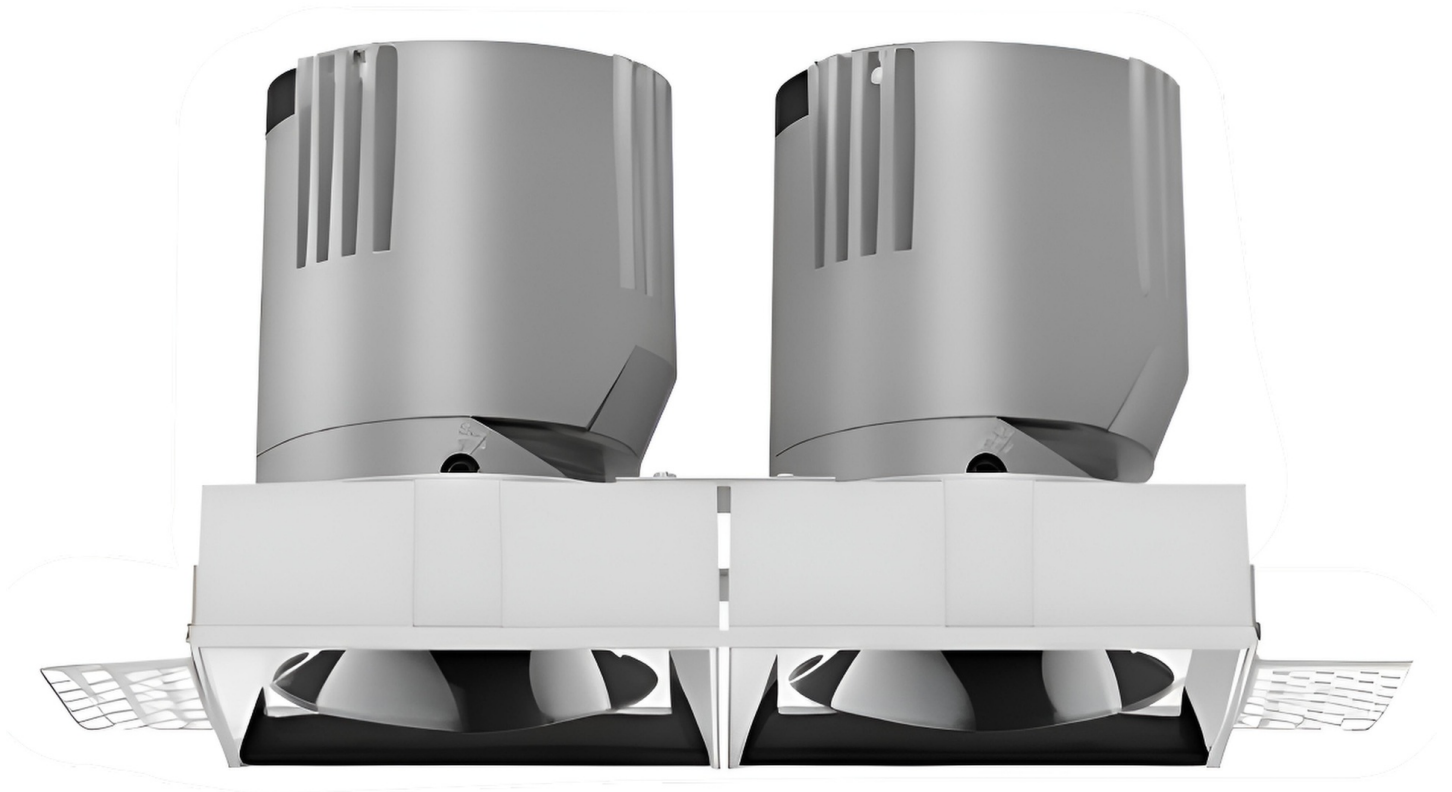

Graceville Series - Square Trimless - 104

[AES-15-DHF-ST-104]

Technical Specifications

ATTRIBUTE	VALUES
Wattages	TBC, 2 x 3W (6W), 2 x 5W (10W), 2 x 7W (14W)
Efficacy	90lm/W
Correlated Colour Index (CRI)	>90, >95, >97, TBC
IP Rating	20, TBC
Voltage	AC220-240V, 50/60Hz
Light Source & Brand	LED: Bridgelux COB
Driver	Driver: Lifud, Driver: AIDimming, Driver: CUPower
Size - Length	Length: 104mmL
Size - Width	Width: 52mmW
Size - Height	Height: 76mmH
Cut Out Size - Length	Cut Out: 105mmL
Cut Out Size - Width	Mounting Sleeve: 53mmW
Tilt	Tilt: 30°
Horizontal Rotation	Horizontal Rotation: 355°
Beam Angle	TBC, Beam Angle: 15°, Beam Angle: 24°, Beam Angle: 36°, Beam Angle: 55°
Dimming Options	Non-Dimmable, Triac Dimmable, TBC, 0-10V Dimmable, DALI Dimmable
Material of Housing	Housing Material: Die-Casting Aluminum
Operating Temperature	Operating Temperature: -20°C to +40°C
Trim / Outer Colour	Trim/Outer: White, Trim/Outer: Black
Reflector / Internal Colour	Reflector/Internal: White, Reflector/Internal: Black, Reflector/Internal: Silver, Reflector/Internal: Gold
Correlated Colour Temperature (CCT)	CCT: 2700K, CCT: 3000K, CCT: 3500K, CCT: 4000K, CCT: 5000K, CCT: 6500K
Mounting Options	TBC, Recessed
Frame Option	Trimless
Lamp Life	Lamp Life: L80 B10 @ 4K, CRI80

Product Options

ATTRIBUTE	VALUES
Size - Length	Length: 104mmL

ATTRIBUTE	VALUES
Size - Height	Height: 76mmH
Cut Out Size - Length	Cut Out: 105mmL
Cut Out Size - Width	Mounting Sleeve: 53mmW
Beam Angle	TBC, Beam Angle: 15°, Beam Angle: 24°, Beam Angle: 36°, Beam Angle: 55°
Dimming Options	Non-Dimmable, Triac Dimmable, TBC, 0-10V Dimmable, DALI Dimmable
Material of Housing	Housing Material: Die-Casting Aluminum
Operating Temperature	Operating Temperature: -20°C to +40°C