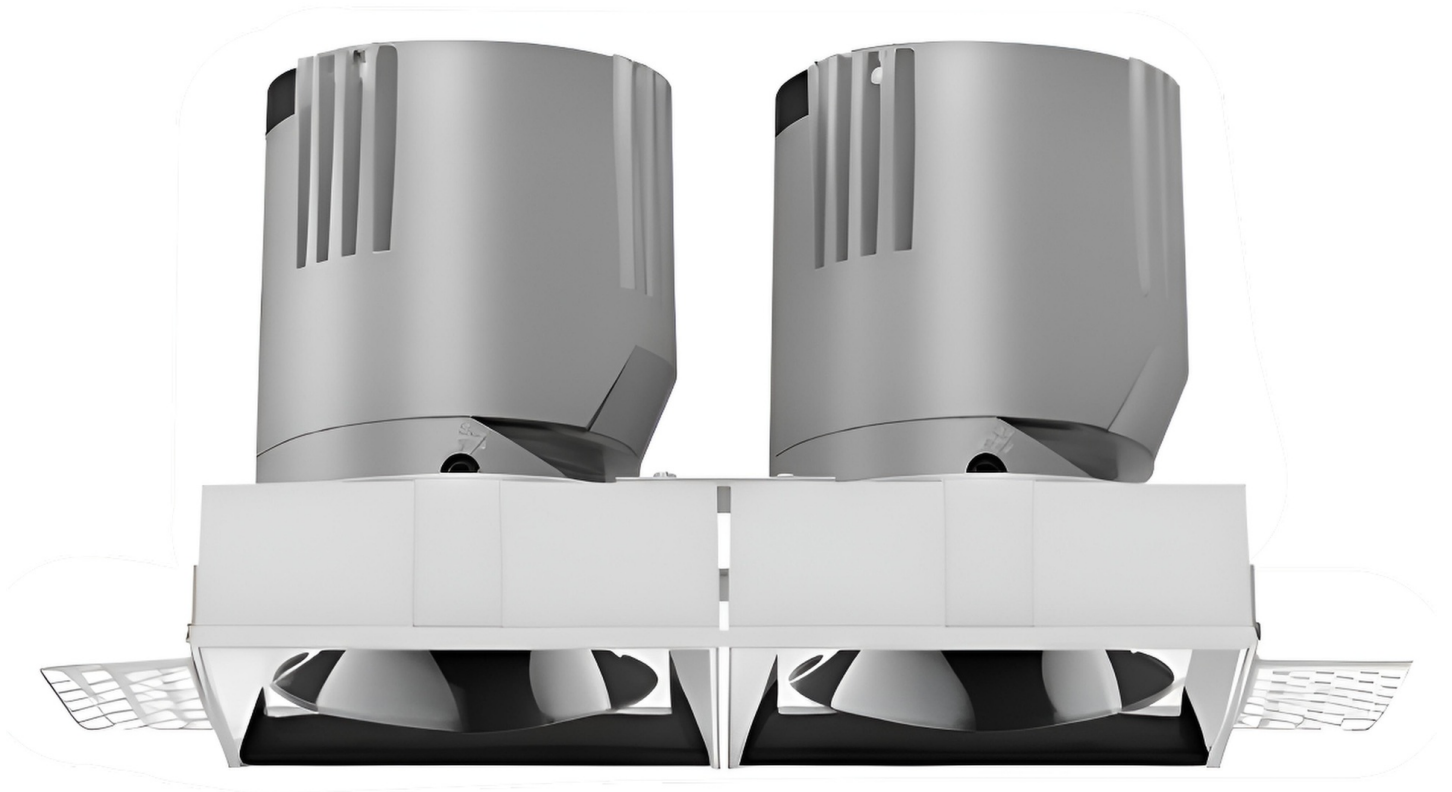

Graceville Series - Square Trimless - 144

[AES-15-DHF-ST-144]

Technical Specifications

ATTRIBUTE	VALUES
Wattages	TBC, 2 x 8W (16W), 2 x 10W (20W), 2 x 12W (24W)
Efficacy	90lm/W
Correlated Colour Index (CRI)	>90, >95, >97, TBC
IP Rating	20, TBC
Voltage	AC220-240V, 50/60Hz
Light Source & Brand	LED: Bridgelux COB
Driver	Driver: Lifud, Driver: AIDimming, Driver: CUPower
Size - Length	Length: 144mmL
Size - Width	Width: 72mmW
Size - Height	Height: 90mmH
Cut Out Size - Length	Cut Out: 145mmL
Cut Out Size - Width	Mounting Sleeve: 73mmW
Tilt	Tilt: 30°
Horizontal Rotation	Horizontal Rotation: 355°
Beam Angle	TBC, Beam Angle: 15°, Beam Angle: 24°, Beam Angle: 36°, Beam Angle: 55°
Dimming Options	Non-Dimmable, Triac Dimmable, TBC, 0-10V Dimmable, DALI Dimmable
Material of Housing	Housing Material: Die-Casting Aluminum
Operating Temperature	Operating Temperature: -20°C to +40°C
Trim / Outer Colour	Trim/Outer: White, Trim/Outer: Black
Reflector / Internal Colour	Reflector/Internal: White, Reflector/Internal: Black, Reflector/Internal: Silver, Reflector/Internal: Gold
Correlated Colour Temperature (CCT)	CCT: 2700K, CCT: 3000K, CCT: 3500K, CCT: 4000K, CCT: 5000K, CCT: 6500K
Mounting Options	TBC, Recessed
Frame Option	Trimless
Lamp Life	Lamp Life: L80 B10 @ 4K, CRI80

Product Options

ATTRIBUTE	VALUES
Size - Length	Length: 144mmL

ATTRIBUTE	VALUES
Size - Height	Height: 90mmH
Cut Out Size - Length	Cut Out: 145mmL
Cut Out Size - Width	Mounting Sleeve: 73mmW
Beam Angle	TBC, Beam Angle: 15°, Beam Angle: 24°, Beam Angle: 36°, Beam Angle: 55°
Dimming Options	Non-Dimmable, Triac Dimmable, TBC, 0-10V Dimmable, DALI Dimmable
Material of Housing	Housing Material: Die-Casting Aluminum
Operating Temperature	Operating Temperature: -20°C to +40°C