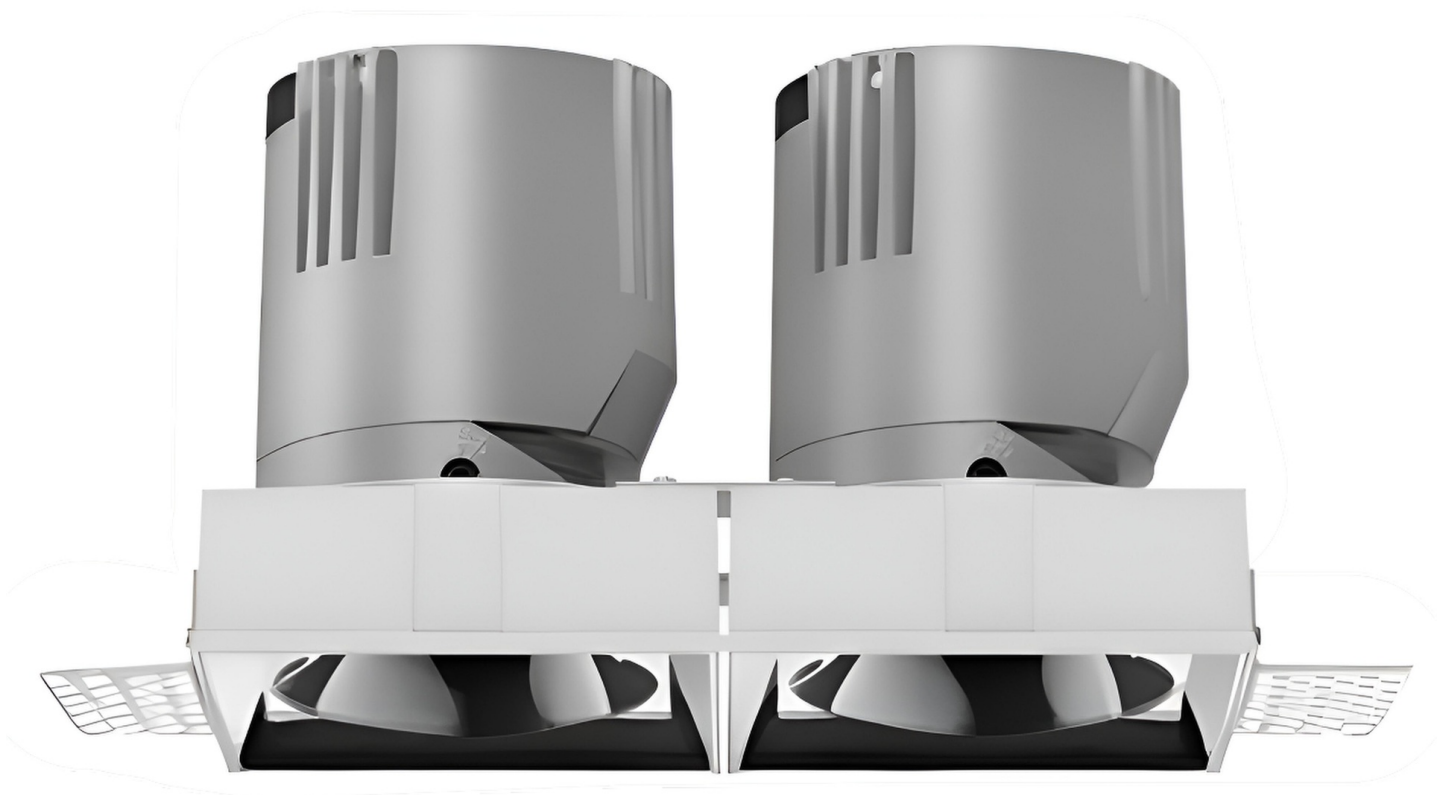

Graceville Series - Square Trimless - 196

Technical Specifications

ATTRIBUTE	VALUES
Wattages	TBC, 2 x 14W (28W), 2 x 16W (32W), 2 x 18W (36W), 2 x 20W (40W)
Efficacy	90lm/W
Correlated Colour Index (CRI)	>90, >95, >97, TBC
IP Rating	20, TBC
Voltage	AC220-240V, 50/60Hz
Light Source & Brand	LED: Bridgelux COB
Driver	Driver: Lifud, Driver: AIDimming, Driver: CUPower
Size - Length	Length: 196mmL
Size - Width	Width: 104mmW
Size - Height	Height: 116mmH
Cut Out Size - Length	Cut Out: 188mmL
Cut Out Size - Width	Mounting Sleeve: 95mmW
Tilt	Tilt: 30°
Horizontal Rotation	Horizontal Rotation: 355°
Beam Angle	TBC, Beam Angle: 15°, Beam Angle: 24°, Beam Angle: 36°, Beam Angle: 55°
Dimming Options	Non-Dimmable, Triac Dimmable, TBC, 0-10V Dimmable, DALI Dimmable
Material of Housing	Housing Material: Die-Casting Aluminum
Operating Temperature	Operating Temperature: -20°C to +40°C
Trim / Outer Colour	Trim/Outer: White, Trim/Outer: Black
Reflector / Internal Colour	Reflector/Internal: White, Reflector/Internal: Black, Reflector/Internal: Silver, Reflector/Internal: Gold
Correlated Colour Temperature (CCT)	CCT: 2700K, CCT: 3000K, CCT: 3500K, CCT: 4000K, CCT: 5000K, CCT: 6500K
Mounting Options	TBC, Recessed
Frame Option	Trimless
Lamp Life	Lamp Life: L80 B10 @ 4K, CRI80

Product Options

ATTRIBUTE	VALUES
Size - Length	Length: 196mmL

ATTRIBUTE	VALUES
Size - Height	Height: 116mmH
Cut Out Size - Length	Cut Out: 188mmL
Cut Out Size - Width	Mounting Sleeve: 95mmW
Beam Angle	TBC, Beam Angle: 15°, Beam Angle: 24°, Beam Angle: 36°, Beam Angle: 55°
Dimming Options	Non-Dimmable, Triac Dimmable, TBC, 0-10V Dimmable, DALI Dimmable
Material of Housing	Housing Material: Die-Casting Aluminum
Operating Temperature	Operating Temperature: -20°C to +40°C