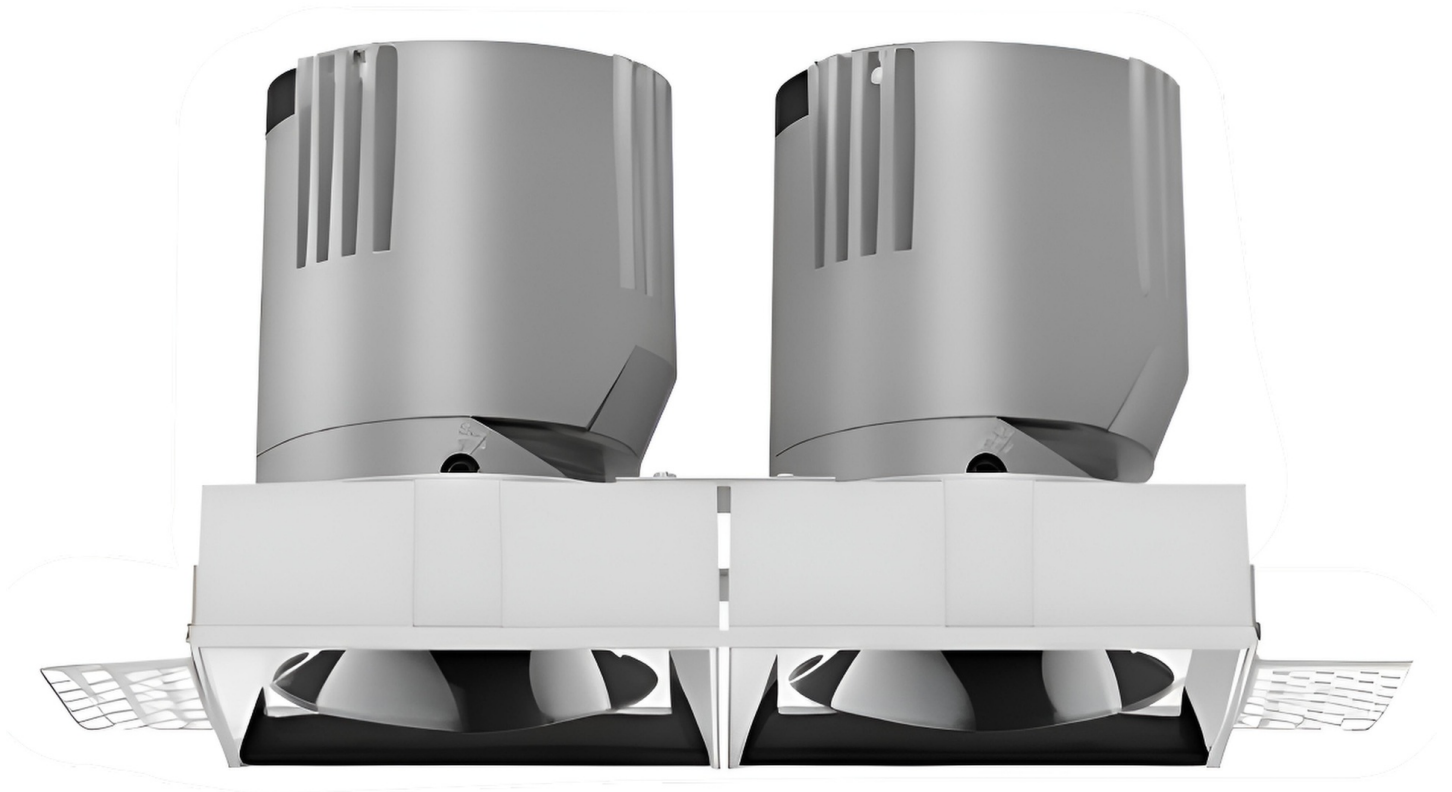

Graceville Series - Square Trimless - 196

[AES-15-DHF-ST-196]

Technical Specifications

ATTRIBUTE	VALUES
Wattages	TBC, 2 x 14W (28W), 2 x 16W (32W), 2 x 18W (36W), 2 x 20W (40W)
Efficacy	90lm/W
Correlated Colour Index (CRI)	>90, >95, >97, TBC
IP Rating	20, TBC
Voltage	AC220-240V, 50/60Hz
Light Source & Brand	LED: Bridgelux COB
Driver	Driver: Lifud, Driver: AIDimming, Driver: CUPower
Size - Length	Length: 196mmL
Size - Width	Width: 104mmW
Size - Height	Height: 116mmH
Cut Out Size - Length	Cut Out: 188mmL
Cut Out Size - Width	Mounting Sleeve: 95mmW
Tilt	Tilt: 30°
Horizontal Rotation	Horizontal Rotation: 355°
Beam Angle	TBC, Beam Angle: 15°, Beam Angle: 24°, Beam Angle: 36°, Beam Angle: 55°
Dimming Options	Non-Dimmable, Triac Dimmable, TBC, 0-10V Dimmable, DALI Dimmable
Material of Housing	Housing Material: Die-Casting Aluminum
Operating Temperature	Operating Temperature: -20°C to +40°C
Trim / Outer Colour	Trim/Outer: White, Trim/Outer: Black
Reflector / Internal Colour	Reflector/Internal: White, Reflector/Internal: Black, Reflector/Internal: Silver, Reflector/Internal: Gold
Correlated Colour Temperature (CCT)	CCT: 2700K, CCT: 3000K, CCT: 3500K, CCT: 4000K, CCT: 5000K, CCT: 6500K
Mounting Options	TBC, Recessed
Frame Option	Trimless
Lamp Life	Lamp Life: L80 B10 @ 4K, CRI80

Product Options

ATTRIBUTE	VALUES
-----------	--------

ATTRIBUTE	VALUES
Size - Length	Length: 196mmL
Size - Height	Height: 116mmH
Cut Out Size - Length	Cut Out: 188mmL
Cut Out Size - Width	Mounting Sleeve: 95mmW
Beam Angle	TBC, Beam Angle: 15°, Beam Angle: 24°, Beam Angle: 36°, Beam Angle: 55°
Dimming Options	Non-Dimmable, Triac Dimmable, TBC, 0-10V Dimmable, DALI Dimmable
Material of Housing	Housing Material: Die-Casting Aluminum
Operating Temperature	Operating Temperature: -20°C to +40°C