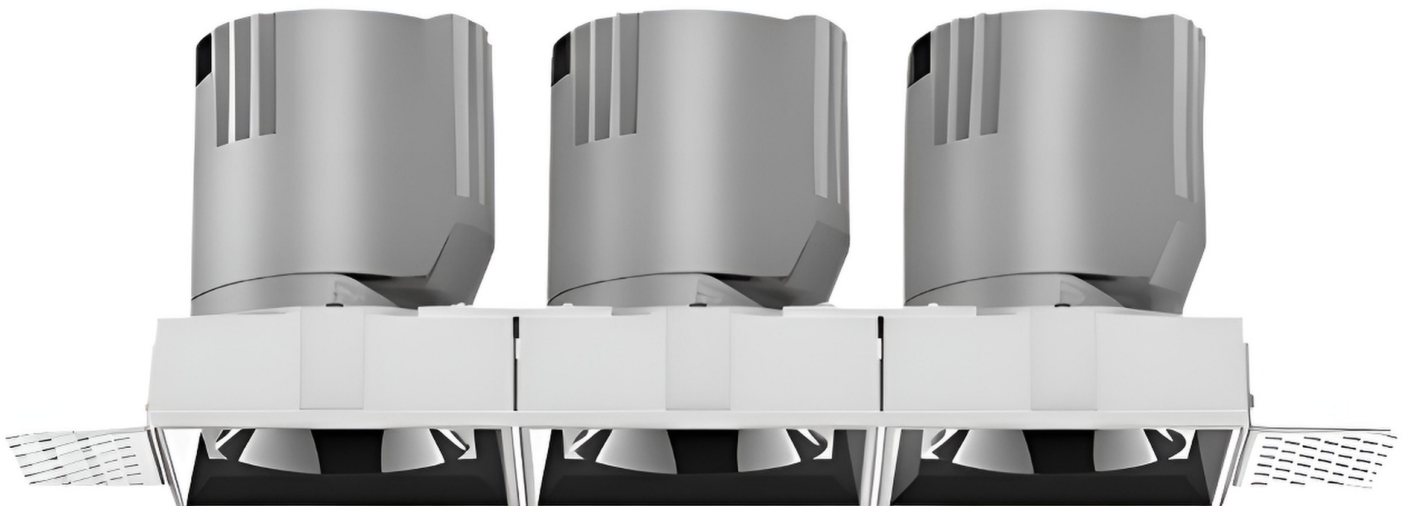

Graceville Series - Square Trimless - 157

[AES-15-DHF-ST-157]

Technical Specifications

ATTRIBUTE	VALUES
Wattages	TBC, 3 x 3W (9W), 3 x 5W (15W), 3 x 7W (21W)
Efficacy	90lm/W
Correlated Colour Index (CRI)	>90, >95, >97, TBC
IP Rating	20, TBC
Voltage	AC220-240V, 50/60Hz
Light Source & Brand	LED: Bridgelux COB
Driver	Driver: Lifud, Driver: AIDimming, Driver: CUPower
Size - Length	Length: 157mmL
Size - Width	Width: 52mmW
Size - Height	Height: 76mmH
Cut Out Size - Length	Cut Out: 158mmL
Cut Out Size - Width	Mounting Sleeve: 53mmW
Tilt	Tilt: 30°
Horizontal Rotation	Horizontal Rotation: 355°
Beam Angle	TBC, Beam Angle: 15°, Beam Angle: 24°, Beam Angle: 36°, Beam Angle: 55°
Dimming Options	Non-Dimmable, Triac Dimmable, TBC, 0-10V Dimmable, DALI Dimmable
Material of Housing	Housing Material: Die-Casting Aluminum
Operating Temperature	Operating Temperature: -20°C to +40°C
Trim / Outer Colour	Trim/Outer: White, Trim/Outer: Black
Reflector / Internal Colour	Reflector/Internal: White, Reflector/Internal: Black, Reflector/Internal: Silver, Reflector/Internal: Gold
Correlated Colour Temperature (CCT)	CCT: 2700K, CCT: 3000K, CCT: 3500K, CCT: 4000K, CCT: 5000K, CCT: 6500K
Mounting Options	TBC, Recessed
Frame Option	Trimless
Lamp Life	Lamp Life: L80 B10 @ 4K, CRI80

Product Options

ATTRIBUTE	VALUES
Size - Length	Length: 157mmL

ATTRIBUTE	VALUES
Size - Height	Height: 76mmH
Cut Out Size - Length	Cut Out: 158mmL
Cut Out Size - Width	Mounting Sleeve: 53mmW
Beam Angle	TBC, Beam Angle: 15°, Beam Angle: 24°, Beam Angle: 36°, Beam Angle: 55°
Dimming Options	Non-Dimmable, Triac Dimmable, TBC, 0-10V Dimmable, DALI Dimmable
Material of Housing	Housing Material: Die-Casting Aluminum
Operating Temperature	Operating Temperature: -20°C to +40°C