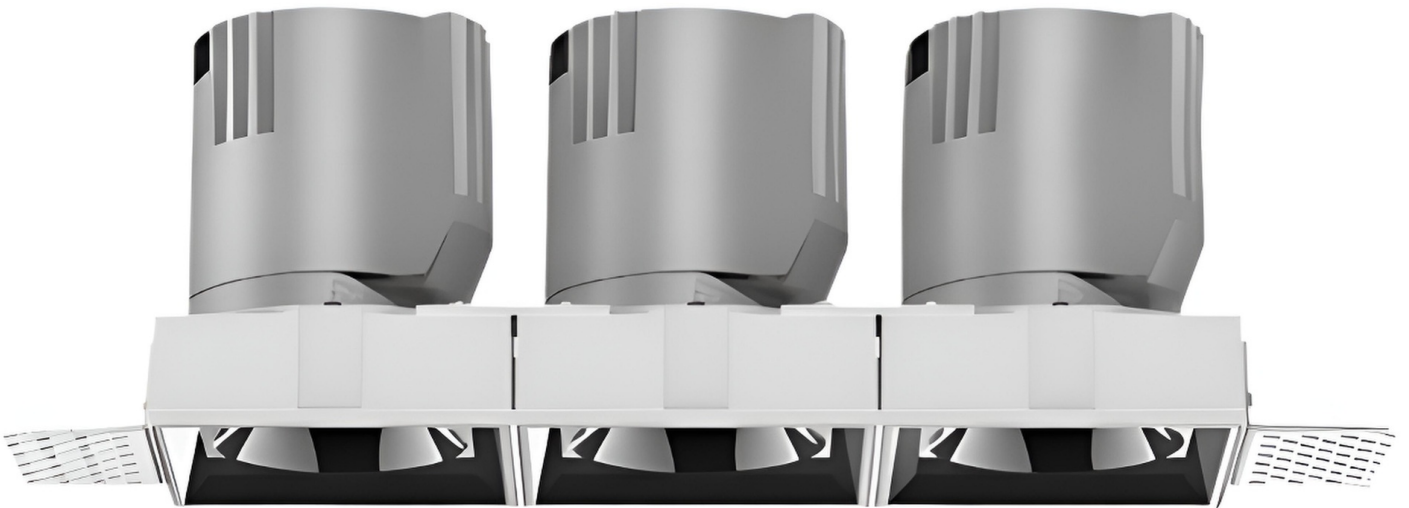

Graceville Series - Square Trimless - 157

Technical Specifications

| ATTRIBUTE | VALUES |
|-------------------------------------|--|
| Wattages | TBC, 3 x 3W (9W), 3 x 5W (15W), 3 x 7W (21W) |
| Efficacy | 90lm/W |
| Correlated Colour Index (CRI) | >90, >95, >97, TBC |
| IP Rating | 20, TBC |
| Voltage | AC220-240V, 50/60Hz |
| Light Source & Brand | LED: Bridgelux COB |
| Driver | Driver: Lifud, Driver: AIDimming, Driver: CUPower |
| Size - Length | Length: 157mmL |
| Size - Width | Width: 52mmW |
| Size - Height | Height: 76mmH |
| Cut Out Size - Length | Cut Out: 158mmL |
| Cut Out Size - Width | Mounting Sleeve: 53mmW |
| Tilt | Tilt: 30° |
| Horizontal Rotation | Horizontal Rotation: 355° |
| Beam Angle | TBC, Beam Angle: 15°, Beam Angle: 24°, Beam Angle: 36°, Beam Angle: 55° |
| Dimming Options | Non-Dimmable, Triac Dimmable, TBC, 0-10V Dimmable, DALI Dimmable |
| Material of Housing | Housing Material: Die-Casting Aluminum |
| Operating Temperature | Operating Temperature: -20°C to +40°C |
| Trim / Outer Colour | Trim/Outer: White, Trim/Outer: Black |
| Reflector / Internal Colour | Reflector/Internal: White, Reflector/Internal: Black, Reflector/Internal: Silver, Reflector/Internal: Gold |
| Correlated Colour Temperature (CCT) | CCT: 2700K, CCT: 3000K, CCT: 3500K, CCT: 4000K, CCT: 5000K, CCT: 6500K |
| Mounting Options | TBC, Recessed |
| Frame Option | Trimless |
| Lamp Life | Lamp Life: L80 B10 @ 4K, CRI80 |