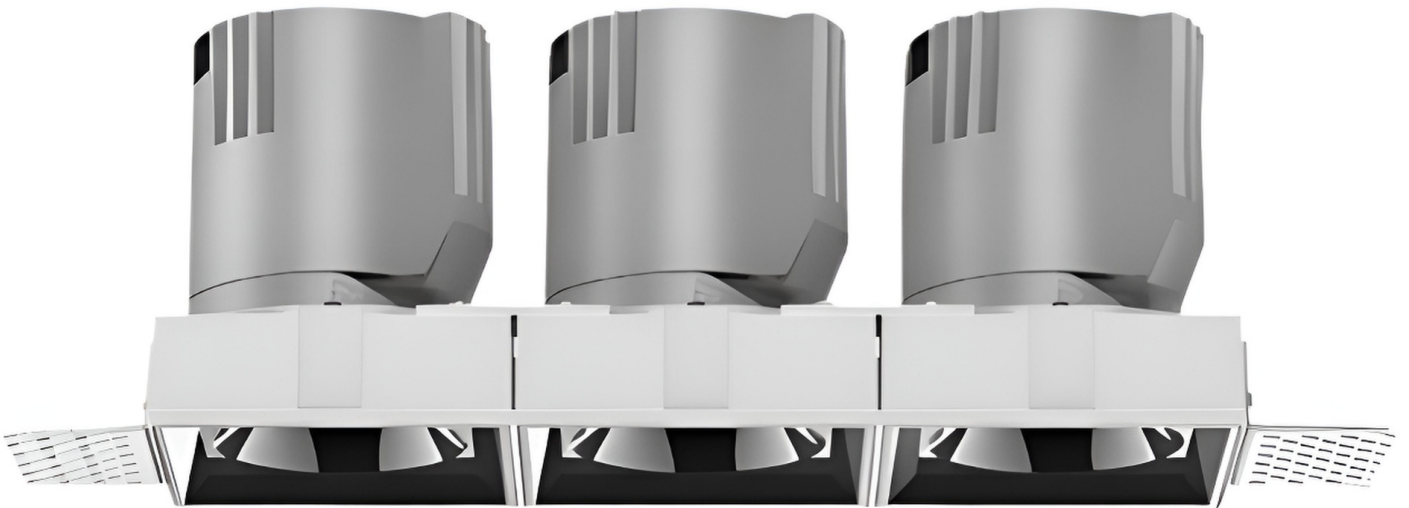

# Graceville Series - Square Trimless - 216

## Technical Specifications

ATTRIBUTE	VALUES
Wattages	3 x 8W (24W), 3 x 10W (30W), 3 x 12W (36W)
Efficacy	90lm/W
Correlated Colour Index (CRI)	CRI: >90, CRI: >95, CRI: >97
IP Rating	IP20
Voltage	AC220-240V, 50/60Hz
Light Source & Brand	LED: Bridgelux COB
Driver	Driver: Lifud, Driver: AIDimming, Driver: CUPower
Size - Length	Length: 216mmL
Size - Width	Width: 72mmW
Size - Height	Height: 90mmH
Cut Out Size - Length	Cut Out: 210mmL
Cut Out Size - Width	Mounting Sleeve: 73mmW
Tilt	Tilt: 30°
Horizontal Rotation	Horizontal Rotation: 355°
Beam Angle	Beam Angle: 15°, Beam Angle: 24°, Beam Angle: 36°, Beam Angle: 55°
Dimming Options	Non-Dimmable, Triac Dimmable, 0-10V Dimmable, DALI Dimmable
Material of Housing	Housing Material: Die-Casting Aluminum
Operating Temperature	Operating Temperature: -20°C to +40°C
Trim / Outer Colour	Trim/Outer: White, Trim/Outer: Black
Reflector / Internal Colour	Reflector/Internal: White, Reflector/Internal: Black, Reflector/Internal: Silver, Reflector/Internal: Gold
Correlated Colour Temperature (CCT)	CCT: 2700K, CCT: 3000K, CCT: 3500K, CCT: 4000K, CCT: 5000K, CCT: 6500K
Mounting Options	Recessed
Frame Option	Trimless
Lamp Life	Lamp Life: L80 B10 @ 4K, CRI80

## Product Options

ATTRIBUTE	VALUES
Size - Length	Length: 216mmL

ATTRIBUTE	VALUES
Size - Height	Height: 90mmH
Cut Out Size - Length	Cut Out: 210mmL
Cut Out Size - Width	Mounting Sleeve: 73mmW
Beam Angle	Beam Angle: 15°, Beam Angle: 24°, Beam Angle: 36°, Beam Angle: 55°
Dimming Options	Non-Dimmable, Triac Dimmable, 0-10V Dimmable, DALI Dimmable
Material of Housing	Housing Material: Die-Casting Aluminum
Operating Temperature	Operating Temperature: -20°C to +40°C