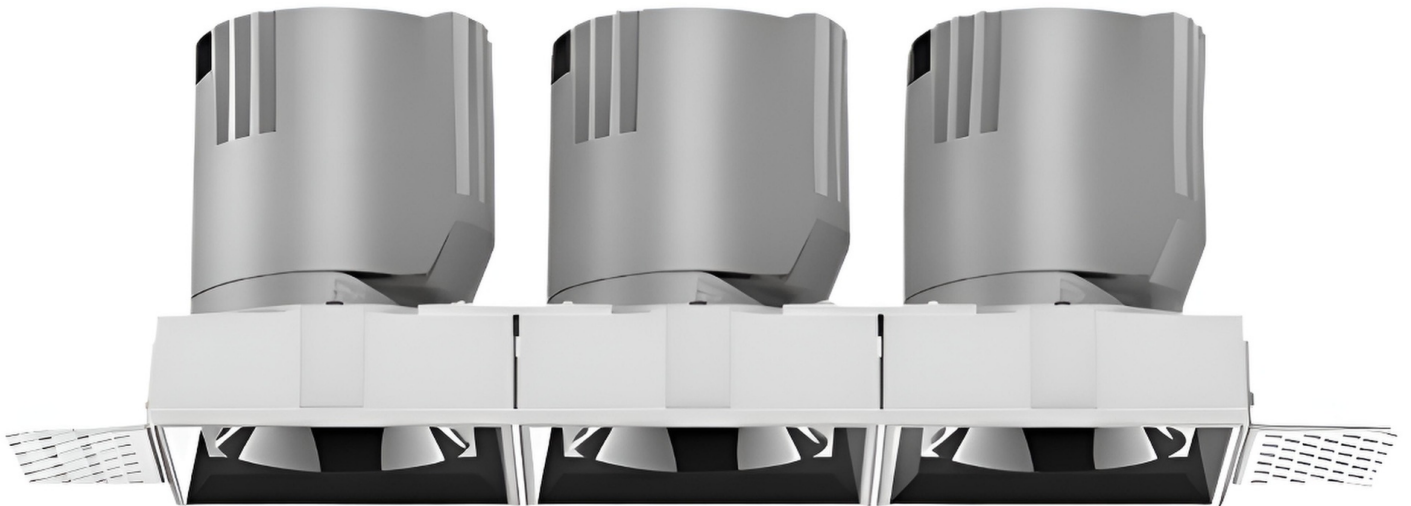

Graceville Series - Square Trimless - 216

[AES-15-DHF-ST-216]

Technical Specifications

ATTRIBUTE	VALUES
Wattages	TBC, 3 x 8W (24W), 3 x 10W (30W), 3 x 12W (36W)
Efficacy	90lm/W
Correlated Colour Index (CRI)	>90, >95, >97, TBC
IP Rating	20, TBC
Voltage	AC220-240V, 50/60Hz
Light Source & Brand	LED: Bridgelux COB
Driver	Driver: Lifud, Driver: AIDimming, Driver: CUPower
Size - Length	Length: 216mmL
Size - Width	Width: 72mmW
Size - Height	Height: 90mmH
Cut Out Size - Length	Cut Out: 210mmL
Cut Out Size - Width	Mounting Sleeve: 73mmW
Tilt	Tilt: 30°
Horizontal Rotation	Horizontal Rotation: 355°
Beam Angle	TBC, Beam Angle: 15°, Beam Angle: 24°, Beam Angle: 36°, Beam Angle: 55°
Dimming Options	Non-Dimmable, Triac Dimmable, TBC, 0-10V Dimmable, DALI Dimmable
Material of Housing	Housing Material: Die-Casting Aluminum
Operating Temperature	Operating Temperature: -20°C to +40°C
Trim / Outer Colour	Trim/Outer: White, Trim/Outer: Black
Reflector / Internal Colour	Reflector/Internal: White, Reflector/Internal: Black, Reflector/Internal: Silver, Reflector/Internal: Gold
Correlated Colour Temperature (CCT)	CCT: 2700K, CCT: 3000K, CCT: 3500K, CCT: 4000K, CCT: 5000K, CCT: 6500K
Mounting Options	TBC, Recessed
Frame Option	Trimless
Lamp Life	Lamp Life: L80 B10 @ 4K, CRI80

Product Options

ATTRIBUTE	VALUES
Size - Length	Length: 216mmL

ATTRIBUTE	VALUES
Size - Height	Height: 90mmH
Cut Out Size - Length	Cut Out: 210mmL
Cut Out Size - Width	Mounting Sleeve: 73mmW
Beam Angle	TBC, Beam Angle: 15°, Beam Angle: 24°, Beam Angle: 36°, Beam Angle: 55°
Dimming Options	Non-Dimmable, Triac Dimmable, TBC, 0-10V Dimmable, DALI Dimmable
Material of Housing	Housing Material: Die-Casting Aluminum
Operating Temperature	Operating Temperature: -20°C to +40°C