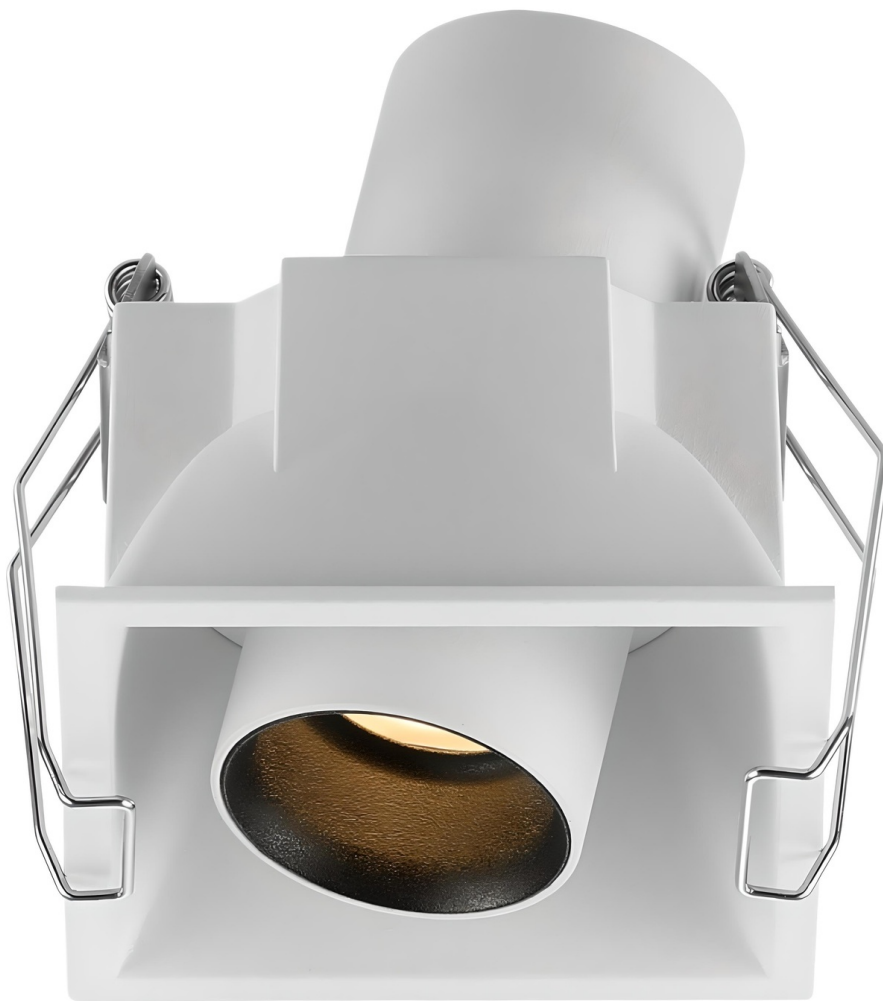

Pagewood Series - Square - 71

[AES-15-510-S-71]

Technical Specifications

ATTRIBUTE	VALUES
Wattages	3W, 5W, 7W, TBC
Efficacy	100lm/W
Correlated Colour Index (CRI)	>90, >95, >97, TBC
MacAdam Ellipse (SDCM)	<3
IP Rating	20, TBC
IK Rating	01
Voltage	AC220-240V, 50/60Hz
Light Source & Brand	LED: Cree COB
Driver	Driver: Lifud, Driver: AIDimming, Driver: CUPower
Size - Length	Length: 71mmL
Size - Width	Width: 71mmW
Size - Height	Height: 66mmH
Cut Out Size - Length	Cut Out: 65mmL
Cut Out Size - Width	Mounting Sleeve: 65mmW
Tilt	Tilt: 30°
Horizontal Rotation	Horizontal Rotation: 360°
Beam Angle	TBC, Beam Angle: 15°, Beam Angle: 24°, Beam Angle: 36°, Beam Angle: 60°
Dimming Options	Non-Dimmable, Triac Dimmable, TBC, 0-10V Dimmable, DALI Dimmable
Material of Housing	Housing Material: Aluminium
Material of Optics- Glare control	Optics Material: Polycarbonate
Operating Temperature	Operating Temperature: -20°C to +40°C
Trim / Outer Colour	Trim/Outer: White, Trim/Outer: Black
Correlated Colour Temperature (CCT)	CCT: 2700K, CCT: 3000K, CCT: 3500K, CCT: 4000K, CCT: 5000K, CCT: 6500K
Mounting Options	TBC, Recessed
Frame Option	Framed
Lamp Life	Lamp Life: L80 B10 @ 4K, CRI80

Product Options

ATTRIBUTE	VALUES
-----------	--------

ATTRIBUTE	VALUES
Size - Length	Length: 71mmL
Size - Height	Height: 66mmH
Cut Out Size - Length	Cut Out: 65mmL
Cut Out Size - Width	Mounting Sleeve: 65mmW
Beam Angle	TBC, Beam Angle: 15°, Beam Angle: 24°, Beam Angle: 36°, Beam Angle: 60°
Dimming Options	Non-Dimmable, Triac Dimmable, TBC, 0-10V Dimmable, DALI Dimmable
Material of Housing	Housing Material: Aluminium
Operating Temperature	Operating Temperature: -20°C to +40°C