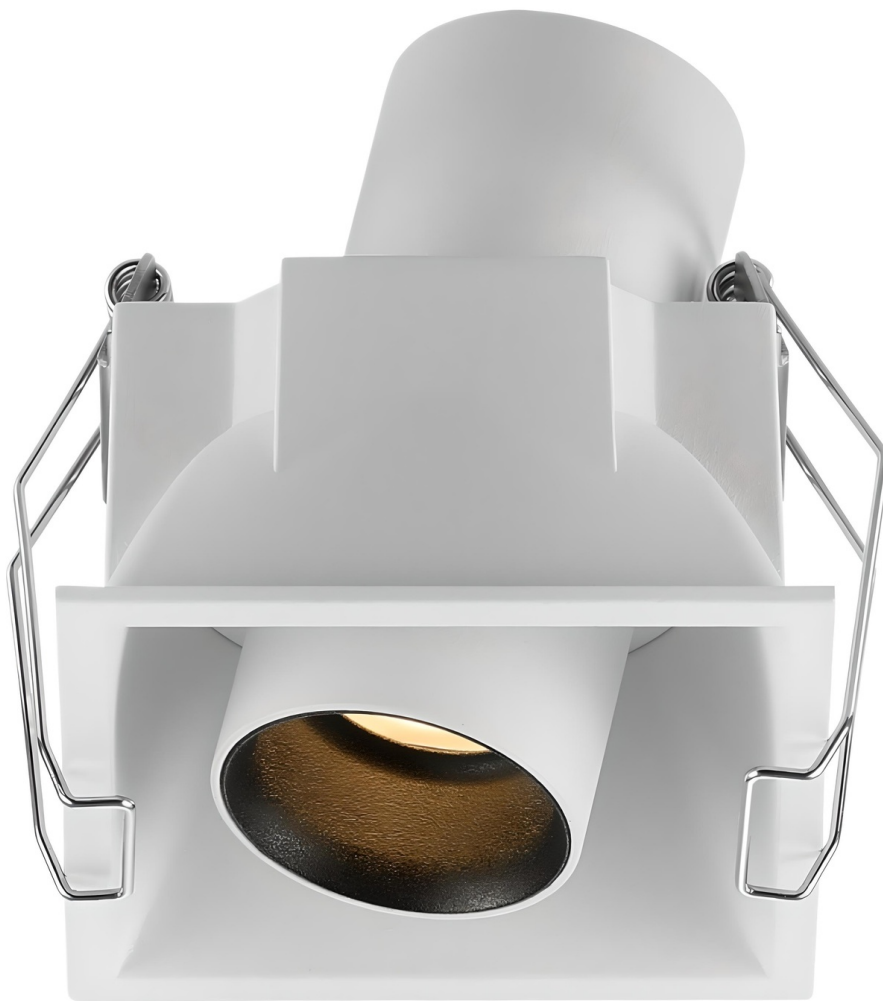

# Pagewood Series - Square - 71

[AES-15-510-S-71]

## Technical Specifications

ATTRIBUTE	VALUES
Wattages	3W, 5W, 7W, TBC
Efficacy	100lm/W
Correlated Colour Index (CRI)	>90, >95, >97, TBC
MacAdam Ellipse (SDCM)	<3
IP Rating	20, TBC
IK Rating	01
Voltage	AC220-240V, 50/60Hz
Light Source & Brand	LED: Cree COB
Driver	Driver: Lifud, Driver: AIDimming, Driver: CUPower
Size - Length	Length: 71mmL
Size - Width	Width: 71mmW
Size - Height	Height: 66mmH
Cut Out Size - Length	Cut Out: 65mmL
Cut Out Size - Width	Mounting Sleeve: 65mmW
Tilt	Tilt: 30°
Horizontal Rotation	Horizontal Rotation: 360°
Beam Angle	TBC, Beam Angle: 15°, Beam Angle: 24°, Beam Angle: 36°, Beam Angle: 60°
Dimming Options	Non-Dimmable, Triac Dimmable, TBC, 0-10V Dimmable, DALI Dimmable
Material of Housing	Housing Material: Aluminium
Material of Optics- Glare control	Optics Material: Polycarbonate
Operating Temperature	Operating Temperature: -20°C to +40°C
Trim / Outer Colour	Trim/Outer: White, Trim/Outer: Black
Correlated Colour Temperature (CCT)	CCT: 2700K, CCT: 3000K, CCT: 3500K, CCT: 4000K, CCT: 5000K, CCT: 6500K
Mounting Options	TBC, Recessed
Frame Option	Framed
Lamp Life	Lamp Life: L80 B10 @ 4K, CRI80

## Product Options

ATTRIBUTE	VALUES
-----------	--------

ATTRIBUTE	VALUES
Size - Length	Length: 71mmL
Size - Height	Height: 66mmH
Cut Out Size - Length	Cut Out: 65mmL
Cut Out Size - Width	Mounting Sleeve: 65mmW
Beam Angle	TBC, Beam Angle: 15°, Beam Angle: 24°, Beam Angle: 36°, Beam Angle: 60°
Dimming Options	Non-Dimmable, Triac Dimmable, TBC, 0-10V Dimmable, DALI Dimmable
Material of Housing	Housing Material: Aluminium
Operating Temperature	Operating Temperature: -20°C to +40°C