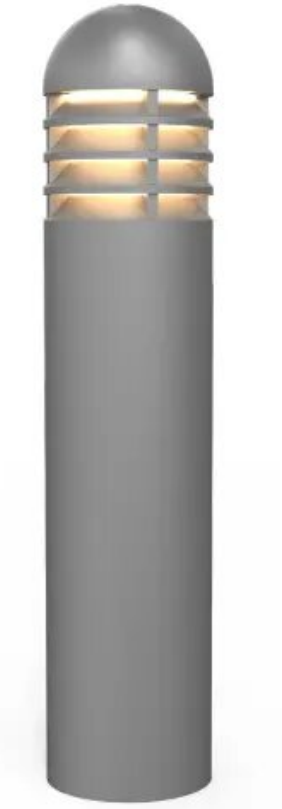

Gamboola Series - 400

[AES-12-BO16010C-400]

Technical Specifications

ATTRIBUTE	VALUES
Wattages	10W, 13W, TBC, 15W
Efficacy	80lm/W
Correlated Colour Index (CRI)	>80, >90, TBC
MacAdam Ellipse (SDCM)	<5, <3
IP Rating	65, TBC
IK Rating	08
Voltage	AC220-240V
Light Source & Brand	LED: Osram SMD, LED: CREE SMD
Size - Diameter	Diameter: 160mmØ

ATTRIBUTE	VALUES
Size - Height	Height: 400mmH
Trim / Outer Colour	Trim/Outer: Black, Trim/Outer: Silver, Trim/Outer: Grey, Trim/Outer: Cream
Beam Angle	TBC, Beam Angle: 120°
Dimming Options	Non-Dimmable, Triac Dimmable, TBC, 0-10V Dimmable, DALI Dimmable
Correlated Colour Temperature (CCT)	CCT: 3000K, CCT: 4000K, CCT: 5000K, CCT: 6000K
Material of Housing	Housing Material: Aluminium
Operating Temperature	Operating Temperature: -30°C to +50°C

Product Options

ATTRIBUTE	VALUES
Size - Diameter	Diameter: 160mmØ
Size - Height	Height: 400mmH
Beam Angle	TBC, Beam Angle: 120°
Dimming Options	Non-Dimmable, Triac Dimmable, TBC, 0-10V Dimmable, DALI Dimmable
Material of Housing	Housing Material: Aluminium
Operating Temperature	Operating Temperature: -30°C to +50°C