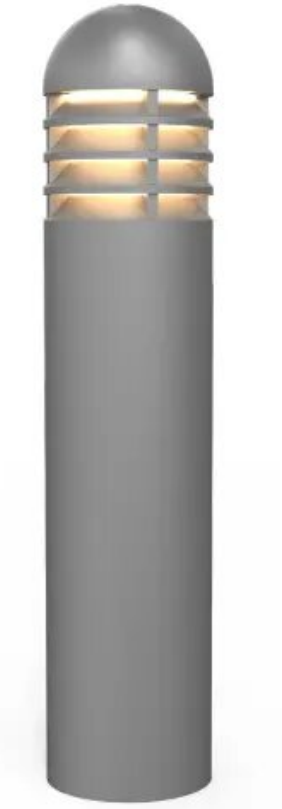

# Gamboola Series - 400

[AES-12-BO16010C-400]

## Technical Specifications

ATTRIBUTE	VALUES
Wattages	10W, 13W, TBC, 15W
Efficacy	80lm/W
Correlated Colour Index (CRI)	>80, >90, TBC
MacAdam Ellipse (SDCM)	<5, <3
IP Rating	65, TBC
IK Rating	08
Voltage	AC220-240V
Light Source & Brand	LED: Osram SMD, LED: CREE SMD
Size - Diameter	Diameter: 160mmØ

ATTRIBUTE	VALUES
Size - Height	Height: 400mmH
Trim / Outer Colour	Trim/Outer: Black, Trim/Outer: Silver, Trim/Outer: Grey, Trim/Outer: Cream
Beam Angle	TBC, Beam Angle: 120°
Dimming Options	Non-Dimmable, Triac Dimmable, TBC, 0-10V Dimmable, DALI Dimmable
Correlated Colour Temperature (CCT)	CCT: 3000K, CCT: 4000K, CCT: 5000K, CCT: 6000K
Material of Housing	Housing Material: Aluminium
Operating Temperature	Operating Temperature: -30°C to +50°C

## Product Options

ATTRIBUTE	VALUES
Size - Diameter	Diameter: 160mmØ
Size - Height	Height: 400mmH
Beam Angle	TBC, Beam Angle: 120°
Dimming Options	Non-Dimmable, Triac Dimmable, TBC, 0-10V Dimmable, DALI Dimmable
Material of Housing	Housing Material: Aluminium
Operating Temperature	Operating Temperature: -30°C to +50°C