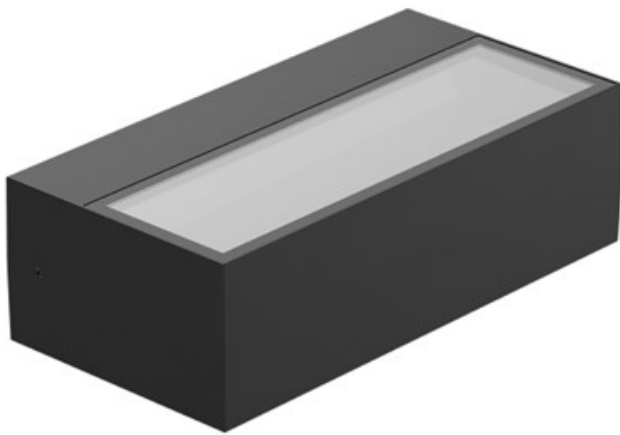

# Ultimo Series - 200 - Up/Down

[AES-27-WL88-200]

## Technical Specifications

ATTRIBUTE	VALUES
Wattages	TBC, 2 x 5W (10W), 2 x 5W (10W) Switchable
Efficacy	70lm/W
Correlated Colour Index (CRI)	>80, TBC
MacAdam Ellipse (SDCM)	<6
IP Rating	65, TBC
Voltage	AC220-240V
Light Source & Brand	LED: SMD 2835
Driver	Driver: Built In
Size - Length	Length: 200mmL

ATTRIBUTE	VALUES
Size - Width	Width: 100mmW
Size - Height	Height: 60mmH
Weight	Weight: 0.71kg
Beam Angle	TBC, Beam Angle: 60° x 115° x 40°, Beam Angle: 90° x 100° x 40°
Dimming Options	Non-Dimmable, Triac Dimmable, TBC
Material of Housing	Housing Material: Die-Casting Aluminum
Material of Optics- Glare control	Optics Material: Polycarbonate
Operating Temperature	Operating Temperature: -20°C to 45°C
Trim / Outer Colour	Trim/Outer: White, Trim/Outer: Black
Correlated Colour Temperature (CCT)	CCT: 3000K, CCT: 4000K, CCT: 5000K, CCT: 2CCT: 3000+4000K
Mounting Options	TBC, Wall Mounted
Lamp Life	Lamp Life: L80 B10 @ 4K, CRI80

## Product Options

ATTRIBUTE	VALUES
Size - Length	Length: 200mmL
Size - Height	Height: 60mmH
Beam Angle	TBC, Beam Angle: 60° x 115° x 40°, Beam Angle: 90° x 100° x 40°
Dimming Options	Non-Dimmable, Triac Dimmable, TBC
Material of Housing	Housing Material: Die-Casting Aluminum
Operating Temperature	Operating Temperature: -20°C to 45°C