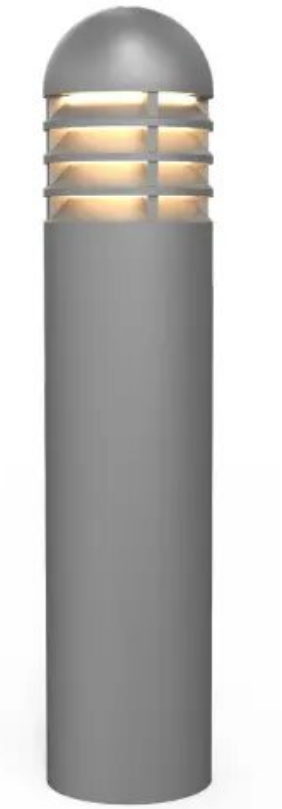

# Gamboola Series - 800

[AES-12-BO16010C-800]

## Technical Specifications

ATTRIBUTE	VALUES
Wattages	10W, 13W, TBC, 15W
Efficacy	80lm/W
Correlated Colour Index (CRI)	>80, >90, TBC
MacAdam Ellipse (SDCM)	<5, <3
IP Rating	65, TBC
IK Rating	08
Voltage	AC220-240V
Light Source & Brand	LED: Osram SMD, LED: CREE SMD
Size - Diameter	Diameter: 160mmØ

ATTRIBUTE	VALUES
Size - Height	Height: 800mmH
Trim / Outer Colour	Trim/Outer: Black, Trim/Outer: Silver, Trim/Outer: Grey, Trim/Outer: Cream
Beam Angle	TBC, Beam Angle: 120°
Dimming Options	Non-Dimmable, Triac Dimmable, TBC, 0-10V Dimmable, DALI Dimmable
Correlated Colour Temperature (CCT)	CCT: 3000K, CCT: 4000K, CCT: 5000K, CCT: 6000K
Material of Housing	Housing Material: Aluminium
Operating Temperature	Operating Temperature: -30°C to +50°C

## Product Options

ATTRIBUTE	VALUES
Size - Diameter	Diameter: 160mmØ
Size - Height	Height: 800mmH
Beam Angle	TBC, Beam Angle: 120°
Dimming Options	Non-Dimmable, Triac Dimmable, TBC, 0-10V Dimmable, DALI Dimmable
Material of Housing	Housing Material: Aluminium
Operating Temperature	Operating Temperature: -30°C to +50°C