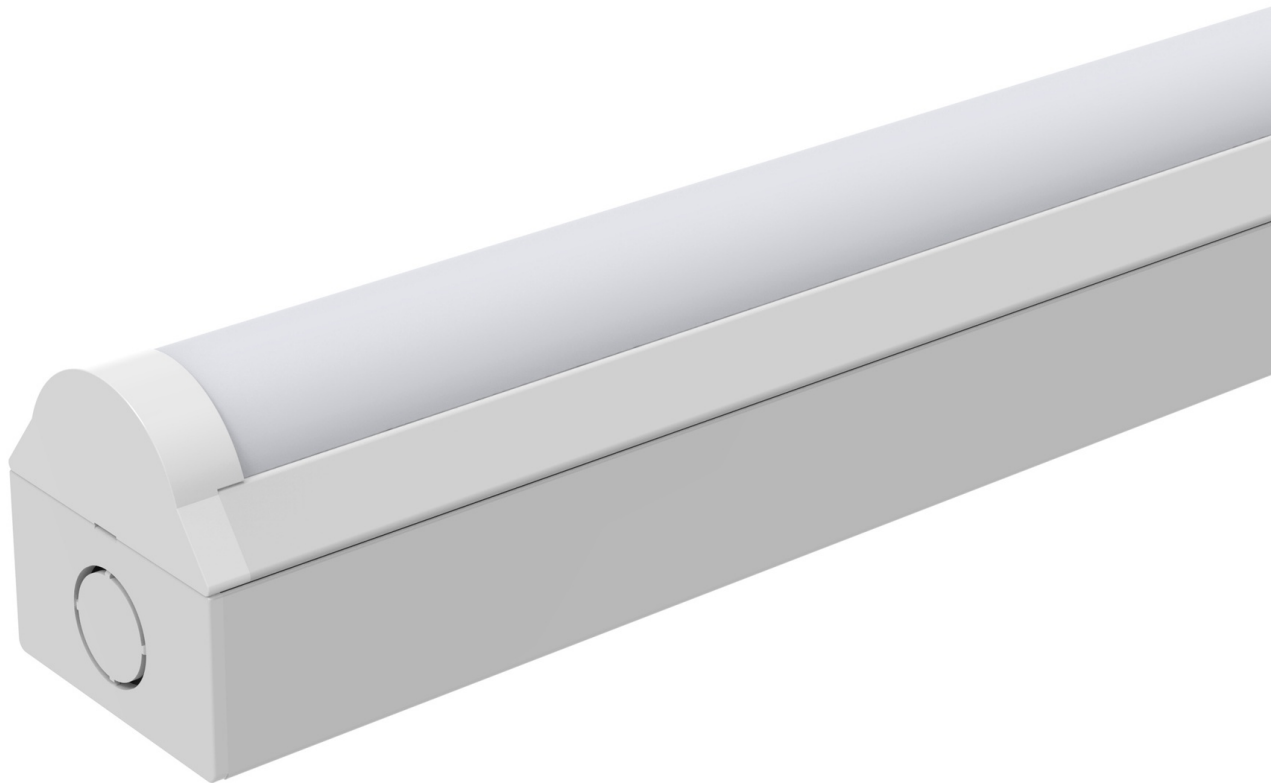

# Salem Series - 1500 x 28W

[AES-25-BT200-05-28]

## Technical Specifications

ATTRIBUTE	VALUES
Wattages	TBC, 28W
Efficacy	125lm/W, 140lm/W, 160lm/W
Correlated Colour Index (CRI)	>80, TBC
IP Rating	40, TBC
IK Rating	04
MacAdam Ellipse (SDCM)	<5
Voltage	AC220-240V
Light Source & Brand	LED: SMD
Driver	Driver: BOKE
Size - Length	Length: 1500mmL
Size - Width	Width: 55mmW
Size - Height	Height: 58mmH
Trim / Outer Colour	Trim/Outer: White, Trim/Outer: Black, Trim/Outer: Grey
Mounting Options	Surface Mounted, TBC, Recessed
Dimming Options	Non-Dimmable, TBC, 0-10V Dimmable, DALI Dimmable
Beam Angle	TBC, Beam Angle: 120°
Correlated Colour Temperature (CCT)	CCT: 3000K, CCT: 4000K, CCT: 5000K, CCT: 6000K
Accessories	Microwave Sensor, CCT Selectable Switch, Emergency
Lens Options	Polycarbonate Diffuser, TBC
Operating Temperature	Operating Temperature: -15°C to 40°C

## Product Options

ATTRIBUTE	VALUES
Size - Length	Length: 1500mmL
Size - Height	Height: 58mmH
Dimming Options	Non-Dimmable, TBC, 0-10V Dimmable, DALI Dimmable
Beam Angle	TBC, Beam Angle: 120°
Accessories	Microwave Sensor, CCT Selectable Switch, Emergency
Operating Temperature	Operating Temperature: -15°C to 40°C