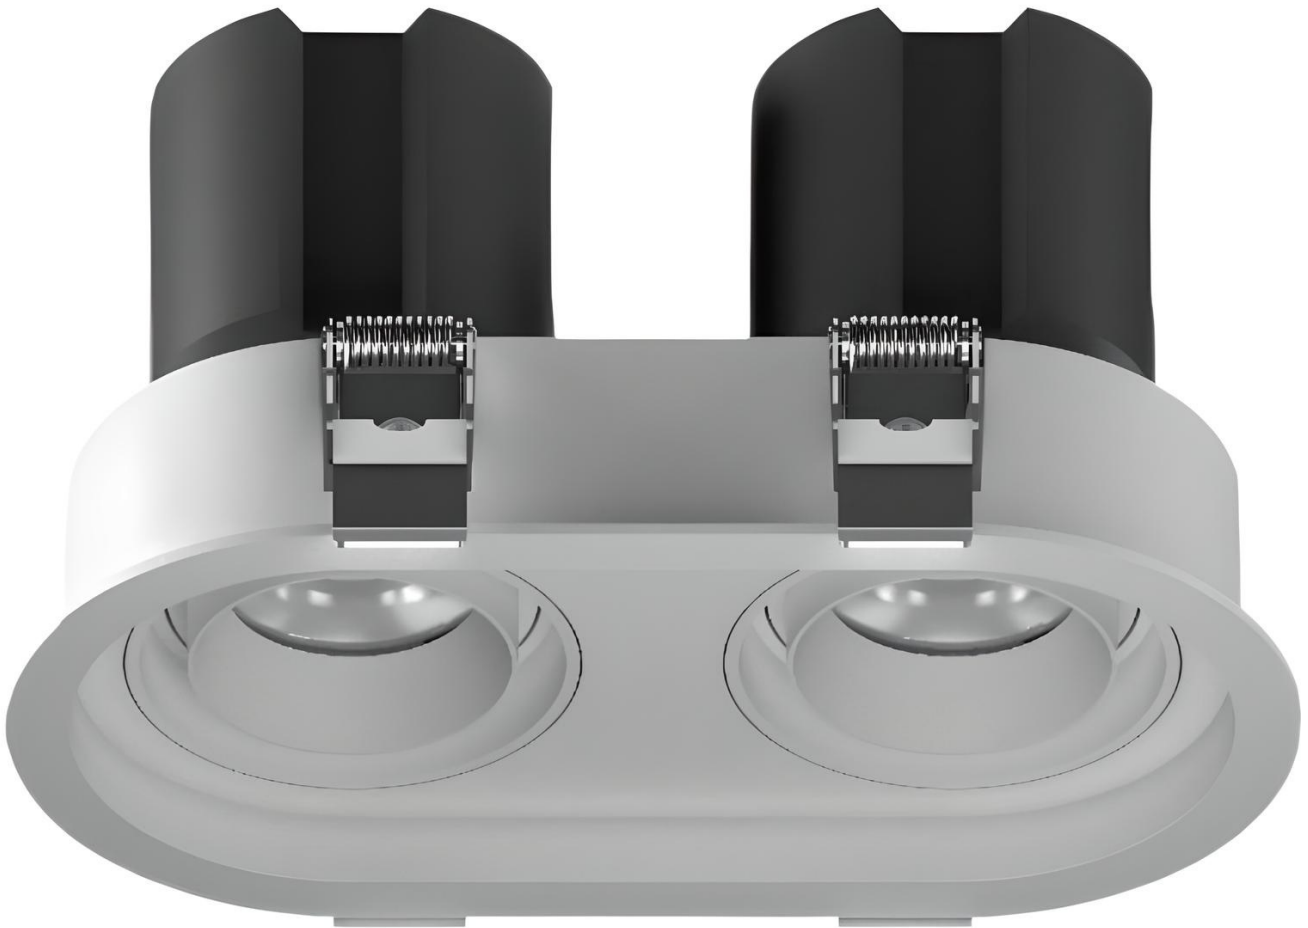

# Oakbank Series - Round - 140

[AES-20-C28-RD-140]

## Technical Specifications

ATTRIBUTE	VALUES
Wattages	TBC, 2 x 3W (6W), 2 x 5W (10W), 2 x 7W (14W)
Efficacy	100lm/W
Correlated Colour Index (CRI)	>80, >90, TBC
MacAdam Ellipse (SDCM)	<3
IP Rating	20, TBC
Voltage	AC220-240V, 50/60Hz
Light Source & Brand	LED: Citizen COB
Driver	Driver: BOKE, Driver: AIDimming
Size - Diameter	Diameter: 139.5mmØ
Size - Height	Height: 84mmH
Cut Out Size - Diameter	Cut Out: 126mmØ
Cut Out Size - Width	Mounting Sleeve: 65mmW
Weight	Weight: 1.1kg
Beam Angle	TBC, Beam Angle: 15°, Beam Angle: 24°, Beam Angle: 38°, Beam Angle: 60°
Dimming Options	Non-Dimmable, Triac Dimmable, TBC, 0-10V Dimmable, DALI Dimmable
Material of Housing	Housing Material: Aluminium
Material of Optics- Glare control	Optics Material: Polycarbonate
Operating Temperature	Operating Temperature: -15°C to 40°C
Trim / Outer Colour	Trim/Outer: White, Trim/Outer: Black
Reflector / Internal Colour	Reflector/Internal: White, Reflector/Internal: Black, Reflector/Internal: Silver, Reflector/Internal: Gold, Reflector/Internal: Shiny Silver
Correlated Colour Temperature (CCT)	CCT: 2700K, CCT: 3000K, CCT: 3500K, CCT: 4000K, CCT: 5000K
Mounting Options	TBC, Recessed
Frame Option	Framed
Lens Options	TBC, Lens
Accessories	Honeycomb
Lamp Life	Lamp Life: 50,000 hrs with AU plug

## Product Options

ATTRIBUTE	VALUES
Size - Diameter	Diameter: 139.5mmØ
Size - Height	Height: 84mmH
Cut Out Size - Width	Mounting Sleeve: 65mmW
Beam Angle	TBC, Beam Angle: 15°, Beam Angle: 24°, Beam Angle: 38°, Beam Angle: 60°
Dimming Options	Non-Dimmable, Triac Dimmable, TBC, 0-10V Dimmable, DALI Dimmable
Material of Housing	Housing Material: Aluminium
Operating Temperature	Operating Temperature: -15°C to 40°C
Accessories	Honeycomb